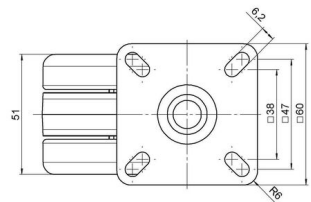

MOVE 75 classic

As of: February 15, 2026

Description	Model	Carton Quantity
MOVE 75 classic 20W	D575	100 pcs per Carton

Technical Details

Product Type	Furniture caster
Wheel diameter	75mm
Load capacity	75kg
Overall height with fixing	90mm
Wheel:	
Wheel type	Soft wheel
Wheel core / tread color	RAL 9005 Jet black / RAL 9005 Jet black
Housing:	
Housing form	unhooded, with neck diameter
Neck diameter	20mm
Housing material	High quality nylon
Housing color	RAL 9005 Jet black
Mobility concept	Freewheel
Fixing	60x60mm Plate
Description	DUK 575 - 2 X 1

Fixings

Compatible with the following available fixings:

No-Noise™ Stem:

- 11x19,5mm with 11,4mm circlip
- 11x19,5mm with 110,6mm circlip

Push fit stems:

- 10x22mm with 10,3mm circlip
- 10x22mm with 10,5mm circlip
- 11x19,5mm with 11,4mm circlip
- 11x19,5mm with 11,8mm circlip
- 11x22mm with 11,4mm circlip
- 11x22mm with 11,6mm circlip
- 11x22mm with 11,8mm circlip

Threaded stems:

- M8x15mm
- M8x20mm
- M8x25mm
- M10x15mm
- M10x20mm
- M10x25mm
- M10x30mm
- M10x40mm
- M12x20mm

Square plates:

- 38x38mm
- 55x55mm
- 60x60mm