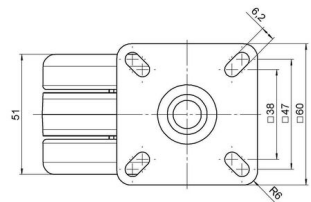

## Technical Details

Product Type	Furniture caster
Wheel diameter	75mm
Load capacity	75kg
Overall height with fixing	90mm
<b>Wheel:</b>	
Wheel type	Soft wheel
Wheel core / tread color	RAL 9005 Jet black / RAL 9005 Jet black
<b>Housing:</b>	
Housing form	unhooded, with neck diameter
Neck diameter	20mm
Housing material	High quality nylon
Housing color	RAL 9005 Jet black
Mobility concept	Freewheel
Fixing	60x60mm Plate
Description	DUK 575 - 2 X 1

### No-Noise™ Stem:

- 11x19,5mm with 11,4mm circlip
- 11x19,5mm with 110,6mm circlip

### Threaded stems:

- M8x15mm
- M8x20mm
- M8x25mm
- M10x15mm
- M10x20mm
- M10x25mm
- M10x30mm
- M10x40mm
- M12x20mm

### Square plates:

- 38x38mm
- 55x55mm
- 60x60mm