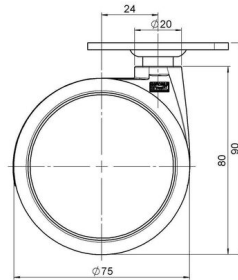

## Technical Details

Product Type	Furniture caster
Wheel diameter	75mm
Load capacity	75kg
Overall height with fixing	90mm
<b>Wheel:</b>	
Wheel type	Soft wheel
Wheel core / tread color	RAL 9005 Jet black / RAL 9005 Jet black
<b>Housing:</b>	
Housing form	unhooded, with neck diameter
Neck diameter	20mm
Housing material	High quality nylon
Housing color	RAL 9005 Jet black
Mobility concept	Freewheel
Fixing	60x60mm Plate
Description	DUK 575 - 2 X 1

### No-Noise™ Stem:

- 11x19,5mm with 11,4mm circlip
- 11x19,5mm with 110,6mm circlip

### Push fit stems:

- 10x22mm with 10,3mm circlip
- 10x22mm with 10,5mm circlip
- 11x19,5mm with 11,4mm circlip
- 11x19,5mm with 11,8mm circlip
- 11x22mm with 11,4mm circlip
- 11x22mm with 11,6mm circlip
- 11x22mm with 11,8mm circlip

### Square plates:

- 38x38mm
- 55x55mm
- 60x60mm