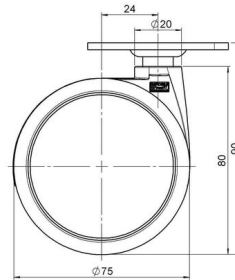

MOVE 75 classic

As of: February 15, 2026

Description	Model	Carton Quantity
MOVE 75 classic 20W	D575	100 pcs per Carton

Technical Details

Product Type	Furniture caster
Wheel diameter	75mm
Load capacity	75kg
Overall height with fixing	90mm
Wheel:	
Wheel type	Soft wheel
Wheel core / tread color	RAL 9005 Jet black / RAL 9005 Jet black
Housing:	
Housing form	unhooded, with neck diameter
Neck diameter	20mm
Housing material	High quality nylon
Housing color	RAL 9005 Jet black
Mobility concept	Freewheel
Fixing	60x60mm Plate
Description	DUK 575 - 2 X 1

Fixings

Compatible with the following available fixings:

No-Noise™ Stem:

- 11x19,5mm with 11,4mm circlip
- 11x19,5mm with 110,6mm circlip

Push fit stems:

- 10x22mm with 10,3mm circlip
- 10x22mm with 10,5mm circlip
- 11x19,5mm with 11,4mm circlip
- 11x19,5mm with 11,8mm circlip
- 11x22mm with 11,4mm circlip
- 11x22mm with 11,6mm circlip
- 11x22mm with 11,8mm circlip

Threaded stems:

- M8x15mm
- M8x20mm
- M8x25mm
- M10x15mm
- M10x20mm
- M10x25mm
- M10x30mm
- M10x40mm
- M12x20mm

Square plates:

- 38x38mm
- 55x55mm
- 60x60mm