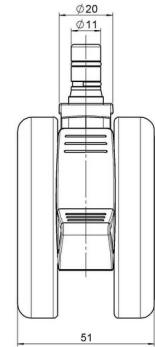

MOVE 75 classic

As of: May 23, 2026

Description	Model	Carton Quantity
MOVE 75 classic 20WF	D575	120 pcs per Carton

Technical Details

Product Type	Furniture caster
Wheel diameter	75mm
Load capacity	75kg
Overall height with fixing	82,5mm
Wheel:	
Wheel type	Soft wheel
Wheel core / tread color	RAL 9005 Jet black / RAL 7022 Umbra grey
Housing:	
Housing form	unhooded, with neck diameter
Neck diameter	20mm
Housing material	High quality nylon
Housing color	RAL 9005 Jet black
Mobility concept	Delta-Feststeller, RAL 9005 Jet black
Fixing	No-Noise™ Stem, 11x19,5mm Push fit stem with double circlips, 11,4mm
Description	DUKF575 - 2X2NN

Fixings

Compatible with the following available fixings:

No-Noise™ Stem:

- 11x19,5mm with 11,4mm circlip
- 11x19,5mm with 110,6mm circlip

Push fit stems:

- 10x22mm with 10,3mm circlip
- 10x22mm with 10,5mm circlip
- 11x19,5mm with 11,4mm circlip
- 11x19,5mm with 11,8mm circlip
- 11x22mm with 11,4mm circlip
- 11x22mm with 11,6mm circlip
- 11x22mm with 11,8mm circlip

Threaded stems:

- M8x15mm
- M8x20mm
- M8x25mm
- M10x15mm
- M10x20mm
- M10x25mm
- M10x30mm
- M10x40mm
- M12x20mm

Square plates:

- 38x38mm
- 55x55mm
- 60x60mm