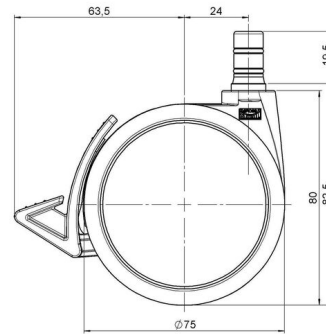

MOVE 75 classic

As of: July 07, 2026

Description	Model	Carton Quantity
MOVE 75 classic 20WF	D575	120 pcs per Carton

Technical Details

Product Type	Furniture caster
Wheel diameter	75mm
Load capacity	75kg
Overall height with fixing	82,5mm
Wheel:	
Wheel type	Soft wheel
Wheel core / tread color	RAL 9005 Jet black / RAL 7022 Umbra grey
Housing:	
Housing form	unhooded, with neck diameter
Neck diameter	20mm
Housing material	High quality nylon
Housing color	RAL 9005 Jet black
Mobility concept	Delta-Feststeller, RAL 9005 Jet black
Fixing	No-Noise™ Stem, 11x19,5mm Push fit stem with double circlips, 11,4mm
Description	DUKF575 - 2X2NN

Fixings

Compatible with the following available fixings:

No-Noise™ Stem:

- 11x19,5mm with 11,4mm circlip
- 11x19,5mm with 110,6mm circlip

Push fit stems:

- 10x22mm with 10,3mm circlip
- 10x22mm with 10,5mm circlip
- 11x19,5mm with 11,4mm circlip
- 11x19,5mm with 11,8mm circlip
- 11x22mm with 11,4mm circlip
- 11x22mm with 11,6mm circlip
- 11x22mm with 11,8mm circlip

Threaded stems:

- M8x15mm
- M8x20mm
- M8x25mm
- M10x15mm
- M10x20mm
- M10x25mm
- M10x30mm
- M10x40mm
- M12x20mm

Square plates:

- 38x38mm
- 55x55mm
- 60x60mm