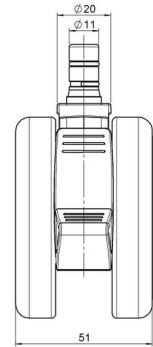

MOVE 75 classic

As of: July 07, 2026

Description	Model	Carton Quantity
MOVE 75 classic 20WF	D575	120 pcs per Carton

Technical Details

Product Type	Furniture caster
Wheel diameter	75mm
Load capacity	75kg
Overall height with fixing	82,5mm
Wheel:	
Wheel type	Soft wheel
Wheel core / tread color	RAL 9005 Jet black / RAL 7022 Umbra grey
Housing:	
Housing form	unhooded, with neck diameter
Neck diameter	20mm
Housing material	High quality nylon
Housing color	RAL 9005 Jet black
Mobility concept	Delta-Feststeller, RAL 9005 Jet black
Fixing	No-Noise™ Stem, 11x19,5mm Push fit stem with double circlips, 11,4mm
Description	DUKF575 - 2X2NN

Fixings

Compatible with the following available fixings:

No-Noise™ Stem:

- 11x19,5mm with 11,4mm circlip
- 11x19,5mm with 110,6mm circlip

Push fit stems:

- 10x22mm with 10,3mm circlip
- 10x22mm with 10,5mm circlip
- 11x19,5mm with 11,4mm circlip
- 11x19,5mm with 11,8mm circlip
- 11x22mm with 11,4mm circlip
- 11x22mm with 11,6mm circlip
- 11x22mm with 11,8mm circlip

Threaded stems:

- M8x15mm
- M8x20mm
- M8x25mm
- M10x15mm
- M10x20mm
- M10x25mm
- M10x30mm
- M10x40mm
- M12x20mm

Square plates:

- 38x38mm
- 55x55mm
- 60x60mm