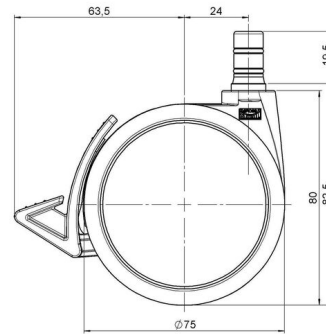

MOVE 75 classic

As of: May 23, 2026

Description	Model	Carton Quantity
MOVE 75 classic 20WF	D575	120 pcs per Carton

Technical Details

Product Type	Furniture caster
Wheel diameter	75mm
Load capacity	75kg
Overall height with fixing	82,5mm
Wheel:	
Wheel type	Soft wheel
Wheel core / tread color	RAL 9005 Jet black / RAL 7022 Umbra grey
Housing:	
Housing form	unhooded, with neck diameter
Neck diameter	20mm
Housing material	High quality nylon
Housing color	RAL 9005 Jet black
Mobility concept	Delta-Feststeller, RAL 9005 Jet black
Fixing	No-Noise™ Stem, 11x19,5mm Push fit stem with double circlips, 11,4mm
Description	DUKF575 - 2X2NN

Fixings

Compatible with the following available fixings:

No-Noise™ Stem:

- 11x19,5mm with 11,4mm circlip
- 11x19,5mm with 110,6mm circlip

Push fit stems:

- 10x22mm with 10,3mm circlip
- 10x22mm with 10,5mm circlip
- 11x19,5mm with 11,4mm circlip
- 11x19,5mm with 11,8mm circlip
- 11x22mm with 11,4mm circlip
- 11x22mm with 11,6mm circlip
- 11x22mm with 11,8mm circlip

Threaded stems:

- M8x15mm
- M8x20mm
- M8x25mm
- M10x15mm
- M10x20mm
- M10x25mm
- M10x30mm
- M10x40mm
- M12x20mm

Square plates:

- 38x38mm
- 55x55mm
- 60x60mm