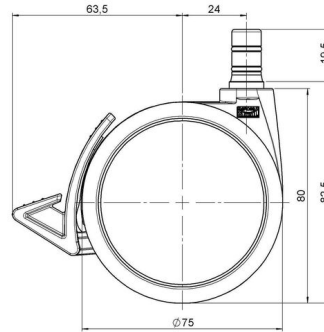

## Technical Details

Product Type	Furniture caster
Wheel diameter	75mm
Load capacity	75kg
Overall height with fixing	82,5mm
<b>Wheel:</b>	
Wheel type	Soft wheel
Wheel core / tread color	RAL 9016 Traffic white / RAL 7022 Umbra grey
<b>Housing:</b>	
Housing form	unhooded, with neck diameter
Neck diameter	20mm
Housing material	High quality nylon
Housing color	RAL 9016 Traffic white
Mobility concept	Delta-Feststeller, RAL 9005 Jet black
Fixing	No-Noise™ Stem, 11x19,5mm Push fit stem with double circlips, 11,4mm
Description	DUKF575 - 2X2NN

### No-Noise™ Stem:

- 11x19,5mm with 11,4mm circlip
- 11x19,5mm with 110,6mm circlip

### Threaded stems:

- M8x15mm
- M8x20mm
- M8x25mm
- M10x15mm
- M10x20mm
- M10x25mm
- M10x30mm
- M10x40mm
- M12x20mm

### Square plates:

- 38x38mm
- 55x55mm
- 60x60mm