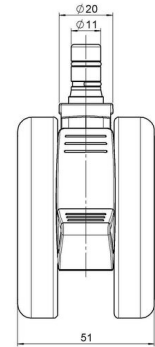

MOVE 75 classic

As of: April 30, 2026

Description	Model	Carton Quantity
MOVE 75 classic 20WF	D575	120 pcs per Carton

Technical Details

Product Type	Furniture caster
Wheel diameter	75mm
Load capacity	75kg
Overall height with fixing	82,5mm
Wheel:	
Wheel type	Soft wheel
Wheel core / tread color	RAL 9016 Traffic white / RAL 7022 Umbra grey
Housing:	
Housing form	unhooded, with neck diameter
Neck diameter	20mm
Housing material	High quality nylon
Housing color	RAL 9016 Traffic white
Mobility concept	Delta-Feststeller, RAL 9005 Jet black
Fixing	No-Noise™ Stem, 11x19,5mm Push fit stem with double circlips, 11,4mm
Description	DUKF575 - 2X2NN

Fixings

Compatible with the following available fixings:

No-Noise™ Stem:

- 11x19,5mm with 11,4mm circlip
- 11x19,5mm with 110,6mm circlip

Push fit stems:

- 10x22mm with 10,3mm circlip
- 10x22mm with 10,5mm circlip
- 11x19,5mm with 11,4mm circlip
- 11x19,5mm with 11,8mm circlip
- 11x22mm with 11,4mm circlip
- 11x22mm with 11,6mm circlip
- 11x22mm with 11,8mm circlip

Threaded stems:

- M8x15mm
- M8x20mm
- M8x25mm
- M10x15mm
- M10x20mm
- M10x25mm
- M10x30mm
- M10x40mm
- M12x20mm

Square plates:

- 38x38mm
- 55x55mm
- 60x60mm