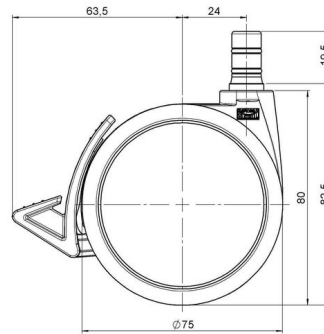

MOVE 75 classic

As of: April 30, 2026

Description	Model	Carton Quantity
MOVE 75 classic 20WF	D575	120 pcs per Carton

Technical Details

Product Type	Furniture caster
Wheel diameter	75mm
Load capacity	75kg
Overall height with fixing	82,5mm
Wheel:	
Wheel type	Soft wheel
Wheel core / tread color	RAL 9016 Traffic white / RAL 7022 Umbra grey
Housing:	
Housing form	unhooded, with neck diameter
Neck diameter	20mm
Housing material	High quality nylon
Housing color	RAL 9016 Traffic white
Mobility concept	Delta-Feststeller, RAL 9005 Jet black
Fixing	No-Noise™ Stem, 11x19,5mm Push fit stem with double circlips, 11,4mm
Description	DUKF575 - 2X2NN

Fixings

Compatible with the following available fixings:

No-Noise™ Stem:

- 11x19,5mm with 11,4mm circlip
- 11x19,5mm with 110,6mm circlip

Push fit stems:

- 10x22mm with 10,3mm circlip
- 10x22mm with 10,5mm circlip
- 11x19,5mm with 11,4mm circlip
- 11x19,5mm with 11,8mm circlip
- 11x22mm with 11,4mm circlip
- 11x22mm with 11,6mm circlip
- 11x22mm with 11,8mm circlip

Threaded stems:

- M8x15mm
- M8x20mm
- M8x25mm
- M10x15mm
- M10x20mm
- M10x25mm
- M10x30mm
- M10x40mm
- M12x20mm

Square plates:

- 38x38mm
- 55x55mm
- 60x60mm