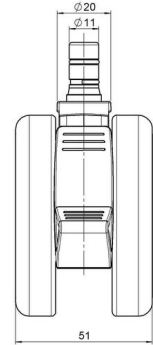

## Technical Details

Product Type	Furniture caster
Wheel diameter	75mm
Load capacity	75kg
Overall height with fixing	82,5mm
<b>Wheel:</b>	
Wheel type	Soft wheel
Wheel core / tread color	RAL 9016 Traffic white / RAL 7022 Umbra grey
<b>Housing:</b>	
Housing form	unhooded, with neck diameter
Neck diameter	20mm
Housing material	High quality nylon
Housing color	RAL 9016 Traffic white
Mobility concept	Delta-Feststeller, RAL 9005 Jet black
Fixing	No-Noise™ Stem, 11x19,5mm Push fit stem with double circlips, 11,4mm
Description	DUKF575 - 2X2NN

### No-Noise™ Stem:

- 11x19,5mm with 11,4mm circlip
- 11x19,5mm with 110,6mm circlip

### Threaded stems:

- M8x15mm
- M8x20mm
- M8x25mm
- M10x15mm
- M10x20mm
- M10x25mm
- M10x30mm
- M10x40mm
- M12x20mm

### Square plates:

- 38x38mm
- 55x55mm
- 60x60mm