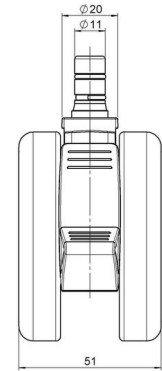

MOVE 75 classic

As of: June 25, 2026

Description	Model	Carton Quantity
MOVE 75 classic 20WF	D575	120 pcs per Carton

Technical Details

Product Type	Furniture caster
Wheel diameter	75mm
Load capacity	75kg
Overall height with fixing	82,5mm
Wheel:	
Wheel type	Soft wheel
Wheel core / tread color	RAL 9006 White aluminium / RAL 9005 Jet black
Housing:	
Housing form	unhooded, with neck diameter
Neck diameter	20mm
Housing material	High quality nylon
Housing color	RAL 9006 White aluminium
Mobility concept	Delta-Feststeller, RAL 9005 Jet black
Fixing	No-Noise™ Stem, 11x19,5mm Push fit stem with double circlips, 11,4mm
Description	DUKF575 - 2X2NN

Fixings

Compatible with the following available fixings:

No-Noise™ Stem:

- 11x19,5mm with 11,4mm circlip
- 11x19,5mm with 110,6mm circlip

Push fit stems:

- 10x22mm with 10,3mm circlip
- 10x22mm with 10,5mm circlip
- 11x19,5mm with 11,4mm circlip
- 11x19,5mm with 11,8mm circlip
- 11x22mm with 11,4mm circlip
- 11x22mm with 11,6mm circlip
- 11x22mm with 11,8mm circlip

Threaded stems:

- M8x15mm
- M8x20mm
- M8x25mm
- M10x15mm
- M10x20mm
- M10x25mm
- M10x30mm
- M10x40mm
- M12x20mm

Square plates:

- 38x38mm
- 55x55mm
- 60x60mm