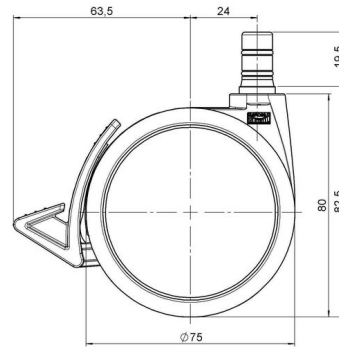

MOVE 75 classic

As of: June 25, 2026

Description	Model	Carton Quantity
MOVE 75 classic 20WF	D575	120 pcs per Carton

Technical Details

Product Type	Furniture caster
Wheel diameter	75mm
Load capacity	75kg
Overall height with fixing	82,5mm
Wheel:	
Wheel type	Soft wheel
Wheel core / tread color	RAL 9006 White aluminium / RAL 9005 Jet black
Housing:	
Housing form	unhooded, with neck diameter
Neck diameter	20mm
Housing material	High quality nylon
Housing color	RAL 9006 White aluminium
Mobility concept	Delta-Feststeller, RAL 9005 Jet black
Fixing	No-Noise™ Stem, 11x19,5mm Push fit stem with double circlips, 11,4mm
Description	DUKF575 - 2X2NN

Fixings

Compatible with the following available fixings:

No-Noise™ Stem:

- 11x19,5mm with 11,4mm circlip
- 11x19,5mm with 110,6mm circlip

Push fit stems:

- 10x22mm with 10,3mm circlip
- 10x22mm with 10,5mm circlip
- 11x19,5mm with 11,4mm circlip
- 11x19,5mm with 11,8mm circlip
- 11x22mm with 11,4mm circlip
- 11x22mm with 11,6mm circlip
- 11x22mm with 11,8mm circlip

Threaded stems:

- M8x15mm
- M8x20mm
- M8x25mm
- M10x15mm
- M10x20mm
- M10x25mm
- M10x30mm
- M10x40mm
- M12x20mm

Square plates:

- 38x38mm
- 55x55mm
- 60x60mm