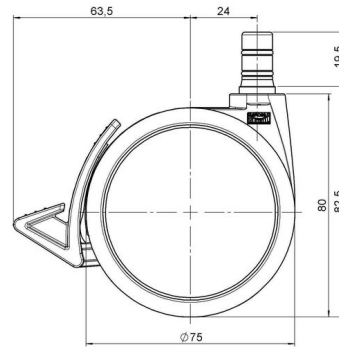

MOVE 75 classic

As of: April 30, 2026

Description	Model	Carton Quantity
MOVE 75 classic 20WF	D575	120 pcs per Carton

Technical Details

Product Type	Furniture caster
Wheel diameter	75mm
Load capacity	75kg
Overall height with fixing	82,5mm
Wheel:	
Wheel type	Soft wheel
Wheel core / tread color	RAL 9006 White aluminium / RAL 9005 Jet black
Housing:	
Housing form	unhooded, with neck diameter
Neck diameter	20mm
Housing material	High quality nylon
Housing color	RAL 9006 White aluminium
Mobility concept	Delta-Feststeller, RAL 9005 Jet black
Fixing	No-Noise™ Stem, 11x19,5mm Push fit stem with double circlips, 11,4mm
Description	DUKF575 - 2X2NN

Fixings

Compatible with the following available fixings:

No-Noise™ Stem:

- 11x19,5mm with 11,4mm circlip
- 11x19,5mm with 110,6mm circlip

Push fit stems:

- 10x22mm with 10,3mm circlip
- 10x22mm with 10,5mm circlip
- 11x19,5mm with 11,4mm circlip
- 11x19,5mm with 11,8mm circlip
- 11x22mm with 11,4mm circlip
- 11x22mm with 11,6mm circlip
- 11x22mm with 11,8mm circlip

Threaded stems:

- M8x15mm
- M8x20mm
- M8x25mm
- M10x15mm
- M10x20mm
- M10x25mm
- M10x30mm
- M10x40mm
- M12x20mm

Square plates:

- 38x38mm
- 55x55mm
- 60x60mm