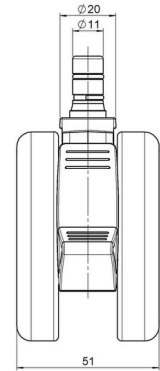

MOVE 75 classic

As of: April 30, 2026

Description	Model	Carton Quantity
MOVE 75 classic 20WF	D575	120 pcs per Carton

Technical Details

Product Type	Furniture caster
Wheel diameter	75mm
Load capacity	75kg
Overall height with fixing	82,5mm
Wheel:	
Wheel type	Soft wheel
Wheel core / tread color	RAL 9006 White aluminium / RAL 9005 Jet black
Housing:	
Housing form	unhooded, with neck diameter
Neck diameter	20mm
Housing material	High quality nylon
Housing color	RAL 9006 White aluminium
Mobility concept	Delta-Feststeller, RAL 9005 Jet black
Fixing	No-Noise™ Stem, 11x19,5mm Push fit stem with double circlips, 11,4mm
Description	DUKF575 - 2X2NN

Fixings

Compatible with the following available fixings:

No-Noise™ Stem:

- 11x19,5mm with 11,4mm circlip
- 11x19,5mm with 110,6mm circlip

Push fit stems:

- 10x22mm with 10,3mm circlip
- 10x22mm with 10,5mm circlip
- 11x19,5mm with 11,4mm circlip
- 11x19,5mm with 11,8mm circlip
- 11x22mm with 11,4mm circlip
- 11x22mm with 11,6mm circlip
- 11x22mm with 11,8mm circlip

Threaded stems:

- M8x15mm
- M8x20mm
- M8x25mm
- M10x15mm
- M10x20mm
- M10x25mm
- M10x30mm
- M10x40mm
- M12x20mm

Square plates:

- 38x38mm
- 55x55mm
- 60x60mm