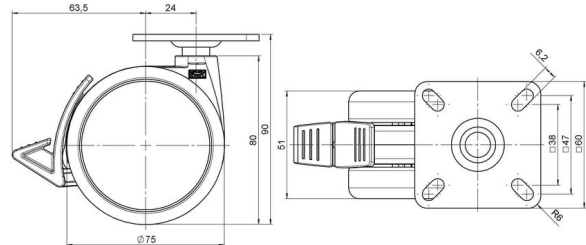

MOVE 75 classic

As of: July 07, 2026

Description	Model	Carton Quantity
MOVE 75 classic 20WF	D575	100 pcs per Carton

Technical Details

Product Type	Furniture caster
Wheel diameter	75mm
Load capacity	75kg
Overall height with fixing	90mm
Wheel:	
Wheel type	Soft wheel
Wheel core / tread color	RAL 9005 Jet black / RAL 9005 Jet black
Housing:	
Housing form	unhooded, with neck diameter
Neck diameter	20mm
Housing material	High quality nylon
Housing color	RAL 9005 Jet black
Mobility concept	Delta-Feststeller, RAL 9005 Jet black
Fixing	60x60mm Plate
Description	DUKF575 - 2 X 1

Fixings

Compatible with the following available fixings:

No-Noise™ Stem:

- 11x19,5mm with 11,4mm circlip
- 11x19,5mm with 110,6mm circlip

Push fit stems:

- 10x22mm with 10,3mm circlip
- 10x22mm with 10,5mm circlip
- 11x19,5mm with 11,4mm circlip
- 11x19,5mm with 11,8mm circlip
- 11x22mm with 11,4mm circlip
- 11x22mm with 11,6mm circlip
- 11x22mm with 11,8mm circlip

Threaded stems:

- M8x15mm
- M8x20mm
- M8x25mm
- M10x15mm
- M10x20mm
- M10x25mm
- M10x30mm
- M10x40mm
- M12x20mm

Square plates:

- 38x38mm
- 55x55mm
- 60x60mm