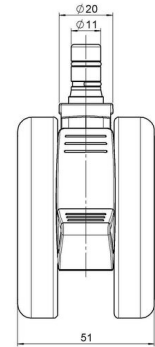

MOVE 75 classic

As of: May 23, 2026

Description	Model	Carton Quantity
MOVE 75 classic 20WF	D575	120 pcs per Carton

Technical Details

Product Type	Furniture caster
Wheel diameter	75mm
Load capacity	75kg
Overall height with fixing	82,5mm
Wheel:	
Wheel type	Soft wheel
Wheel core / tread color	RAL 9005 Jet black / RAL 9005 Jet black
Housing:	
Housing form	unhooded, with neck diameter
Neck diameter	20mm
Housing material	High quality nylon
Housing color	RAL 9005 Jet black
Mobility concept	Delta-Feststeller, RAL 9005 Jet black
Fixing	No-Noise™ Stem, 11x19,5mm Push fit stem with double circlips, 11,4mm
Description	DUKF575 - 2X2NN

Fixings

Compatible with the following available fixings:

No-Noise™ Stem:

- 11x19,5mm with 11,4mm circlip
- 11x19,5mm with 110,6mm circlip

Push fit stems:

- 10x22mm with 10,3mm circlip
- 10x22mm with 10,5mm circlip
- 11x19,5mm with 11,4mm circlip
- 11x19,5mm with 11,8mm circlip
- 11x22mm with 11,4mm circlip
- 11x22mm with 11,6mm circlip
- 11x22mm with 11,8mm circlip

Threaded stems:

- M8x15mm
- M8x20mm
- M8x25mm
- M10x15mm
- M10x20mm
- M10x25mm
- M10x30mm
- M10x40mm
- M12x20mm

Square plates:

- 38x38mm
- 55x55mm
- 60x60mm