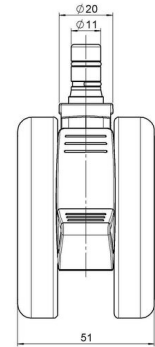

MOVE 75 classic

As of: July 07, 2026

Description	Model	Carton Quantity
MOVE 75 classic 20WF	D575	120 pcs per Carton

Technical Details

Product Type	Furniture caster
Wheel diameter	75mm
Load capacity	75kg
Overall height with fixing	82,5mm
Wheel:	
Wheel type	Soft wheel
Wheel core / tread color	RAL 9005 Jet black / RAL 9005 Jet black
Housing:	
Housing form	unhooded, with neck diameter
Neck diameter	20mm
Housing material	High quality nylon
Housing color	RAL 9005 Jet black
Mobility concept	Delta-Feststeller, RAL 9005 Jet black
Fixing	No-Noise™ Stem, 11x19,5mm Push fit stem with double circlips, 11,4mm
Description	DUKF575 - 2X2NN

Fixings

Compatible with the following available fixings:

No-Noise™ Stem:

- 11x19,5mm with 11,4mm circlip
- 11x19,5mm with 110,6mm circlip

Push fit stems:

- 10x22mm with 10,3mm circlip
- 10x22mm with 10,5mm circlip
- 11x19,5mm with 11,4mm circlip
- 11x19,5mm with 11,8mm circlip
- 11x22mm with 11,4mm circlip
- 11x22mm with 11,6mm circlip
- 11x22mm with 11,8mm circlip

Threaded stems:

- M8x15mm
- M8x20mm
- M8x25mm
- M10x15mm
- M10x20mm
- M10x25mm
- M10x30mm
- M10x40mm
- M12x20mm

Square plates:

- 38x38mm
- 55x55mm
- 60x60mm