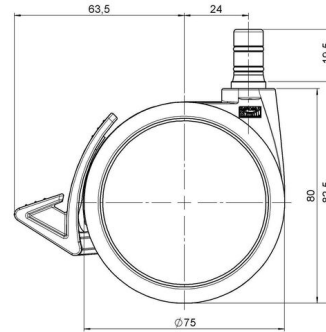

MOVE 75 classic

As of: July 07, 2026

Description	Model	Carton Quantity
MOVE 75 classic 20WF	D575	120 pcs per Carton

Technical Details

Product Type	Furniture caster
Wheel diameter	75mm
Load capacity	75kg
Overall height with fixing	82,5mm
Wheel:	
Wheel type	Soft wheel
Wheel core / tread color	RAL 9005 Jet black / RAL 9005 Jet black
Housing:	
Housing form	unhooded, with neck diameter
Neck diameter	20mm
Housing material	High quality nylon
Housing color	RAL 9005 Jet black
Mobility concept	Delta-Feststeller, RAL 9005 Jet black
Fixing	No-Noise™ Stem, 11x19,5mm Push fit stem with double circlips, 11,4mm
Description	DUKF575 - 2X2NN

Fixings

Compatible with the following available fixings:

No-Noise™ Stem:

- 11x19,5mm with 11,4mm circlip
- 11x19,5mm with 110,6mm circlip

Push fit stems:

- 10x22mm with 10,3mm circlip
- 10x22mm with 10,5mm circlip
- 11x19,5mm with 11,4mm circlip
- 11x19,5mm with 11,8mm circlip
- 11x22mm with 11,4mm circlip
- 11x22mm with 11,6mm circlip
- 11x22mm with 11,8mm circlip

Threaded stems:

- M8x15mm
- M8x20mm
- M8x25mm
- M10x15mm
- M10x20mm
- M10x25mm
- M10x30mm
- M10x40mm
- M12x20mm

Square plates:

- 38x38mm
- 55x55mm
- 60x60mm