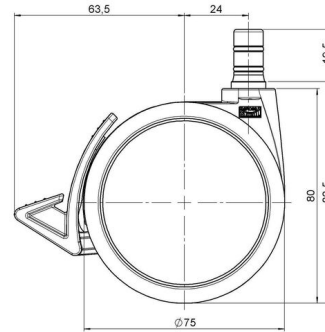

MOVE 75 classic

As of: May 23, 2026

Description	Model	Carton Quantity
MOVE 75 classic 20WF	D575	120 pcs per Carton

Technical Details

Product Type	Furniture caster
Wheel diameter	75mm
Load capacity	75kg
Overall height with fixing	82,5mm
Wheel:	
Wheel type	Soft wheel
Wheel core / tread color	RAL 9005 Jet black / RAL 9005 Jet black
Housing:	
Housing form	unhooded, with neck diameter
Neck diameter	20mm
Housing material	High quality nylon
Housing color	RAL 9005 Jet black
Mobility concept	Delta-Feststeller, RAL 9005 Jet black
Fixing	No-Noise™ Stem, 11x19,5mm Push fit stem with double circlips, 11,4mm
Description	DUKF575 - 2X2NN

Fixings

Compatible with the following available fixings:

No-Noise™ Stem:

- 11x19,5mm with 11,4mm circlip
- 11x19,5mm with 110,6mm circlip

Push fit stems:

- 10x22mm with 10,3mm circlip
- 10x22mm with 10,5mm circlip
- 11x19,5mm with 11,4mm circlip
- 11x19,5mm with 11,8mm circlip
- 11x22mm with 11,4mm circlip
- 11x22mm with 11,6mm circlip
- 11x22mm with 11,8mm circlip

Threaded stems:

- M8x15mm
- M8x20mm
- M8x25mm
- M10x15mm
- M10x20mm
- M10x25mm
- M10x30mm
- M10x40mm
- M12x20mm

Square plates:

- 38x38mm
- 55x55mm
- 60x60mm