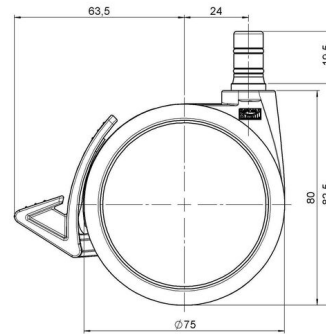

MOVE 75 classic

As of: July 07, 2026

Description	Model	Carton Quantity
MOVE 75 classic 20WF	D575	120 pcs per Carton

Technical Details

Product Type	Furniture caster
Wheel diameter	75mm
Load capacity	75kg
Overall height with fixing	82,5mm
Wheel:	
Wheel type	Soft wheel
Wheel core / tread color	RAL 9005 Jet black / RAL 9005 Jet black
Housing:	
Housing form	unhooded, with neck diameter
Neck diameter	20mm
Housing material	High quality nylon
Housing color	RAL 9005 Jet black
Mobility concept	Delta-Feststeller, RAL 9005 Jet black
Fixing	No-Noise™ Stem, 11x19,5mm Push fit stem with double circlips, 11,4mm
Description	DUKF575 - 2X2NN

Fixings

Compatible with the following available fixings:

No-Noise™ Stem:

- 11x19,5mm with 11,4mm circlip
- 11x19,5mm with 110,6mm circlip

Push fit stems:

- 10x22mm with 10,3mm circlip
- 10x22mm with 10,5mm circlip
- 11x19,5mm with 11,4mm circlip
- 11x19,5mm with 11,8mm circlip
- 11x22mm with 11,4mm circlip
- 11x22mm with 11,6mm circlip
- 11x22mm with 11,8mm circlip

Threaded stems:

- M8x15mm
- M8x20mm
- M8x25mm
- M10x15mm
- M10x20mm
- M10x25mm
- M10x30mm
- M10x40mm
- M12x20mm

Square plates:

- 38x38mm
- 55x55mm
- 60x60mm