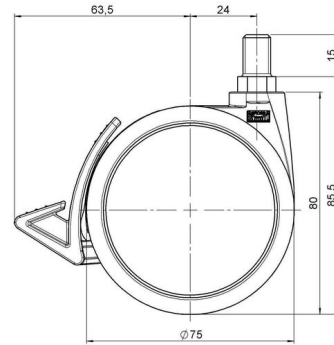

MOVE 75 classic

As of: April 30, 2026

Description	Model	Carton Quantity
MOVE 75 classic 20WF	D575	120 pcs per Carton

Technical Details

Product Type	Furniture caster
Wheel diameter	75mm
Load capacity	75kg
Overall height with fixing	85,5mm
Wheel:	
Wheel type	Soft wheel
Wheel core / tread color	RAL 9005 Jet black / RAL 9005 Jet black
Housing:	
Housing form	unhooded, with neck diameter
Neck diameter	20mm
Housing material	High quality nylon
Housing color	RAL 9005 Jet black
Mobility concept	Delta-Feststeller, RAL 9005 Jet black
Fixing	M10x15mm Threaded stem
Description	DUKF575 - 2 X10

Fixings

Compatible with the following available fixings:

No-Noise™ Stem:

- 11x19,5mm with 11,4mm circlip
- 11x19,5mm with 110,6mm circlip

Push fit stems:

- 10x22mm with 10,3mm circlip
- 10x22mm with 10,5mm circlip
- 11x19,5mm with 11,4mm circlip
- 11x19,5mm with 11,8mm circlip
- 11x22mm with 11,4mm circlip
- 11x22mm with 11,6mm circlip
- 11x22mm with 11,8mm circlip

Threaded stems:

- M8x15mm
- M8x20mm
- M8x25mm
- M10x15mm
- M10x20mm
- M10x25mm
- M10x30mm
- M10x40mm
- M12x20mm

Square plates:

- 38x38mm
- 55x55mm
- 60x60mm