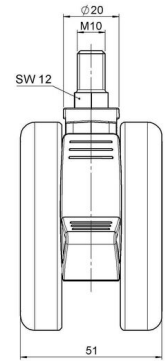

MOVE 75 classic

As of: April 30, 2026

Description	Model	Carton Quantity
MOVE 75 classic 20WF	D575	120 pcs per Carton

Technical Details

Product Type	Furniture caster
Wheel diameter	75mm
Load capacity	75kg
Overall height with fixing	85,5mm
Wheel:	
Wheel type	Soft wheel
Wheel core / tread color	RAL 9005 Jet black / RAL 9005 Jet black
Housing:	
Housing form	unhooded, with neck diameter
Neck diameter	20mm
Housing material	High quality nylon
Housing color	RAL 9005 Jet black
Mobility concept	Delta-Feststeller, RAL 9005 Jet black
Fixing	M10x15mm Threaded stem
Description	DUKF575 - 2 X10

Fixings

Compatible with the following available fixings:

No-Noise™ Stem:

- 11x19,5mm with 11,4mm circlip
- 11x19,5mm with 110,6mm circlip

Push fit stems:

- 10x22mm with 10,3mm circlip
- 10x22mm with 10,5mm circlip
- 11x19,5mm with 11,4mm circlip
- 11x19,5mm with 11,8mm circlip
- 11x22mm with 11,4mm circlip
- 11x22mm with 11,6mm circlip
- 11x22mm with 11,8mm circlip

Threaded stems:

- M8x15mm
- M8x20mm
- M8x25mm
- M10x15mm
- M10x20mm
- M10x25mm
- M10x30mm
- M10x40mm
- M12x20mm

Square plates:

- 38x38mm
- 55x55mm
- 60x60mm