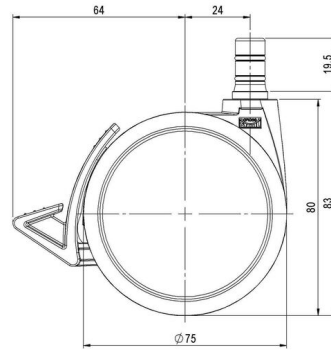

MOVE 75 elegance

As of: June 10, 2026

Description	Model	Carton Quantity
MOVE 75 elegance 20H	D675	60 pcs per Carton

Technical Details

Product Type	Furniture caster
Wheel diameter	75mm
Load capacity	75kg
Overall height with fixing	82,5mm
Wheel:	
Wheel type	Hard wheel
Wheel color	RAL 9005 Jet black
Housing:	
Housing form	unhooded, with neck diameter
Neck diameter	20mm
Housing material	Zinc die-cast
Housing color	Shiny chrome
Mobility concept	Delta-Feststeller, RAL 9005 Jet black
Fixing	No-Noise™ Stem, 11x19,5mm Push fit stem with double circlips, 11,4mm
Description	DZBF675 - 3X2NN

Fixings

Compatible with the following available fixings:

No-Noise™ Stem:

- 11x19,5mm with 11,4mm circlip
- 11x19,5mm with 110,6mm circlip

Push fit stems:

- 10x22mm with 10,3mm circlip
- 10x22mm with 10,5mm circlip
- 11x19,5mm with 11,4mm circlip
- 11x19,5mm with 11,8mm circlip
- 11x22mm with 11,4mm circlip
- 11x22mm with 11,6mm circlip
- 11x22mm with 11,8mm circlip

Threaded stems:

- M8x15mm
- M8x20mm
- M8x25mm
- M10x15mm
- M10x20mm
- M10x25mm
- M10x30mm
- M10x40mm
- M12x20mm

Square plates:

- 38x38mm
- 55x55mm
- 60x60mm