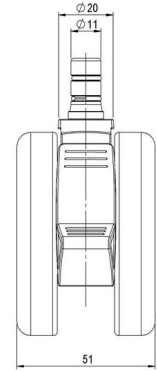

MOVE 75 elegance

As of: June 10, 2026

Description	Model	Carton Quantity
MOVE 75 elegance 20H	D675	60 pcs per Carton

Technical Details

Product Type	Furniture caster
Wheel diameter	75mm
Load capacity	75kg
Overall height with fixing	82,5mm
Wheel:	
Wheel type	Hard wheel
Wheel color	RAL 9005 Jet black
Housing:	
Housing form	unhooded, with neck diameter
Neck diameter	20mm
Housing material	Zinc die-cast
Housing color	Shiny chrome
Mobility concept	Delta-Feststeller, RAL 9005 Jet black
Fixing	No-Noise™ Stem, 11x19,5mm Push fit stem with double circlips, 11,4mm
Description	DZBF675 - 3X2NN

Fixings

Compatible with the following available fixings:

No-Noise™ Stem:

- 11x19,5mm with 11,4mm circlip
- 11x19,5mm with 110,6mm circlip

Push fit stems:

- 10x22mm with 10,3mm circlip
- 10x22mm with 10,5mm circlip
- 11x19,5mm with 11,4mm circlip
- 11x19,5mm with 11,8mm circlip
- 11x22mm with 11,4mm circlip
- 11x22mm with 11,6mm circlip
- 11x22mm with 11,8mm circlip

Threaded stems:

- M8x15mm
- M8x20mm
- M8x25mm
- M10x15mm
- M10x20mm
- M10x25mm
- M10x30mm
- M10x40mm
- M12x20mm

Square plates:

- 38x38mm
- 55x55mm
- 60x60mm