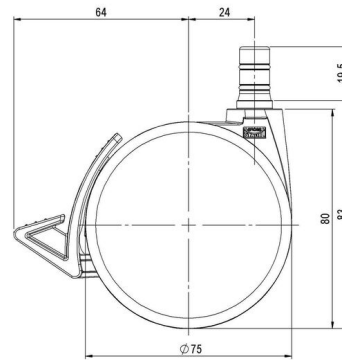

## Technical Details

Product Type	Furniture caster
Wheel diameter	75mm
Load capacity	75kg
Overall height with fixing	82,5mm
<b>Wheel:</b>	
Wheel type	Soft wheel
Wheel core / tread color	RAL 9005 Jet black / RAL 9005 Jet black
<b>Housing:</b>	
Housing form	unhooded, with neck diameter
Neck diameter	20mm
Housing material	Zinc die-cast
Housing color	Shiny chrome
Mobility concept	Delta-Feststeller, RAL 9005 Jet black
Fixing	No-Noise™ Stem, 11x19,5mm Push fit stem with double circlips, 11,4mm
Description	UZBF675 - 2X2NN

### No-Noise™ Stem:

- 11x19,5mm with 11,4mm circlip
- 11x19,5mm with 110,6mm circlip

### Threaded stems:

- M8x15mm
- M8x20mm
- M8x25mm
- M10x15mm
- M10x20mm
- M10x25mm
- M10x30mm
- M10x40mm
- M12x20mm

### Square plates:

- 38x38mm
- 55x55mm
- 60x60mm