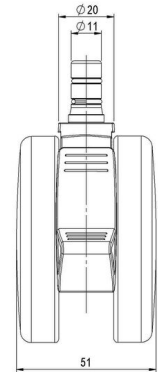

## Technical Details

Product Type	Furniture caster
Wheel diameter	75mm
Load capacity	75kg
Overall height with fixing	82,5mm
<b>Wheel:</b>	
Wheel type	Soft wheel
Wheel core / tread color	RAL 9005 Jet black / RAL 9005 Jet black
<b>Housing:</b>	
Housing form	unhooded, with neck diameter
Neck diameter	20mm
Housing material	Zinc die-cast
Housing color	Shiny chrome
Mobility concept	Delta-Feststeller, RAL 9005 Jet black
Fixing	No-Noise™ Stem, 11x19,5mm Push fit stem with double circlips, 11,4mm
Description	UZBF675 - 2X2NN

### No-Noise™ Stem:

- 11x19,5mm with 11,4mm circlip
- 11x19,5mm with 110,6mm circlip

### Push fit stems:

- 10x22mm with 10,3mm circlip
- 10x22mm with 10,5mm circlip
- 11x19,5mm with 11,4mm circlip
- 11x19,5mm with 11,8mm circlip
- 11x22mm with 11,4mm circlip
- 11x22mm with 11,6mm circlip
- 11x22mm with 11,8mm circlip

### Square plates:

- 38x38mm
- 55x55mm
- 60x60mm