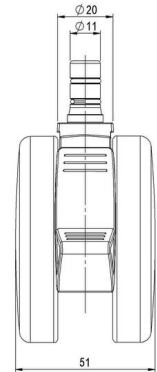

MOVE 75 elegance

As of: April 13, 2026

Description	Model	Carton Quantity
MOVE 75 elegance 20W	D675	60 pcs per Carton

Technical Details

Product Type	Furniture caster
Wheel diameter	75mm
Load capacity	75kg
Overall height with fixing	82,5mm
Wheel:	
Wheel type	Soft wheel
Wheel core / tread color	RAL 9005 Jet black / RAL 9005 Jet black
Housing:	
Housing form	unhooded, with neck diameter
Neck diameter	20mm
Housing material	Zinc die-cast
Housing color	Shiny chrome
Mobility concept	Delta-Feststeller, RAL 9005 Jet black
Fixing	No-Noise™ Stem, 11x19,5mm Push fit stem with double circlips, 11,4mm
Description	UZBF675 - 2X2NN

Fixings

Compatible with the following available fixings:

No-Noise™ Stem:

- 11x19,5mm with 11,4mm circlip
- 11x19,5mm with 110,6mm circlip

Push fit stems:

- 10x22mm with 10,3mm circlip
- 10x22mm with 10,5mm circlip
- 11x19,5mm with 11,4mm circlip
- 11x19,5mm with 11,8mm circlip
- 11x22mm with 11,4mm circlip
- 11x22mm with 11,6mm circlip
- 11x22mm with 11,8mm circlip

Threaded stems:

- M8x15mm
- M8x20mm
- M8x25mm
- M10x15mm
- M10x20mm
- M10x25mm
- M10x30mm
- M10x40mm
- M12x20mm

Square plates:

- 38x38mm
- 55x55mm
- 60x60mm