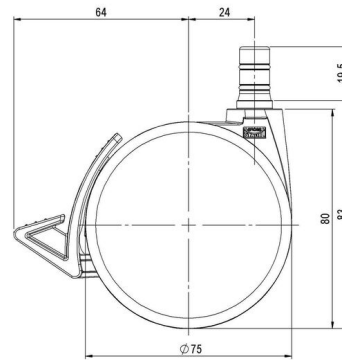

MOVE 75 elegance

As of: April 13, 2026

Description	Model	Carton Quantity
MOVE 75 elegance 20W	D675	60 pcs per Carton

Technical Details

Product Type	Furniture caster
Wheel diameter	75mm
Load capacity	75kg
Overall height with fixing	82,5mm
Wheel:	
Wheel type	Soft wheel
Wheel core / tread color	RAL 9005 Jet black / RAL 9005 Jet black
Housing:	
Housing form	unhooded, with neck diameter
Neck diameter	20mm
Housing material	Zinc die-cast
Housing color	Shiny chrome
Mobility concept	Delta-Feststeller, RAL 9005 Jet black
Fixing	No-Noise™ Stem, 11x19,5mm Push fit stem with double circlips, 11,4mm
Description	UZBF675 - 2X2NN

Fixings

Compatible with the following available fixings:

No-Noise™ Stem:

- 11x19,5mm with 11,4mm circlip
- 11x19,5mm with 110,6mm circlip

Push fit stems:

- 10x22mm with 10,3mm circlip
- 10x22mm with 10,5mm circlip
- 11x19,5mm with 11,4mm circlip
- 11x19,5mm with 11,8mm circlip
- 11x22mm with 11,4mm circlip
- 11x22mm with 11,6mm circlip
- 11x22mm with 11,8mm circlip

Threaded stems:

- M8x15mm
- M8x20mm
- M8x25mm
- M10x15mm
- M10x20mm
- M10x25mm
- M10x30mm
- M10x40mm
- M12x20mm

Square plates:

- 38x38mm
- 55x55mm
- 60x60mm