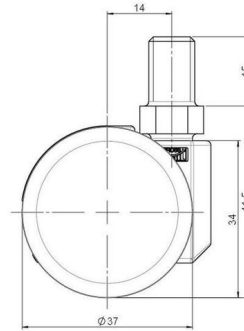

movetto 3

As of: July 07, 2026

Description	Model	Carton Quantity
movetto 3 H	D231	200 pcs per Carton

Technical Details

Product Type	Furniture caster
Wheel diameter	37mm
Load capacity	40kg
Overall height with fixing	41,5mm
Wheel:	
Wheel type	Hard wheel
Wheel color	RAL 9005 Jet black
Housing:	
Housing form	unhooded, with neck diameter
Neck diameter	16mm
Housing material	High quality nylon
Housing color	RAL 9005 Jet black
Mobility concept	Freewheel
Fixing	M10x15mm Threaded stem, 9,5mm
Description	DDK 231 - 3 X10

Fixings

Compatible with the following available fixings:

No-Noise™ Stem:

- 11x19,5mm with 11,4mm circlip
- 11x19,5mm with 110,6mm circlip

Push fit stems:

- 10x22mm with 10,3mm circlip
- 10x22mm with 10,5mm circlip
- 11x19,5mm with 11,4mm circlip
- 11x19,5mm with 11,8mm circlip
- 11x22mm with 11,4mm circlip
- 11x22mm with 11,6mm circlip
- 11x22mm with 11,8mm circlip

Threaded stems:

- M8x15mm
- M8x25mm
- M10x15mm
- M10x25mm

Square plates:

- 38x38mm
- 55x55mm
- 60x60mm

Caster cup:

- 120x104mm

Caster module:

- 400x70mm