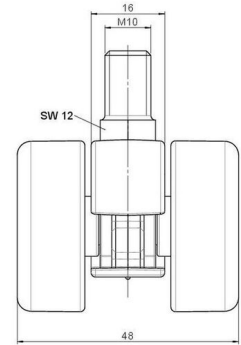

movetto 3

As of: May 23, 2026

Description	Model	Carton Quantity
movetto 3 H	D231	200 pcs per Carton

Technical Details

Product Type	Furniture caster
Wheel diameter	37mm
Load capacity	40kg
Overall height with fixing	41,5mm
Wheel:	
Wheel type	Hard wheel
Wheel color	RAL 9005 Jet black
Housing:	
Housing form	unhooded, with neck diameter
Neck diameter	16mm
Housing material	High quality nylon
Housing color	RAL 9005 Jet black
Mobility concept	Freewheel
Fixing	M10x15mm Threaded stem, 9,5mm
Description	DDK 231 - 3 X10

Fixings

Compatible with the following available fixings:

No-Noise™ Stem:

- 11x19,5mm with 11,4mm circlip
- 11x19,5mm with 110,6mm circlip

Push fit stems:

- 10x22mm with 10,3mm circlip
- 10x22mm with 10,5mm circlip
- 11x19,5mm with 11,4mm circlip
- 11x19,5mm with 11,8mm circlip
- 11x22mm with 11,4mm circlip
- 11x22mm with 11,6mm circlip
- 11x22mm with 11,8mm circlip

Threaded stems:

- M8x15mm
- M8x25mm
- M10x15mm
- M10x25mm

Square plates:

- 38x38mm
- 55x55mm
- 60x60mm

Caster cup:

- 120x104mm

Caster module:

- 400x70mm