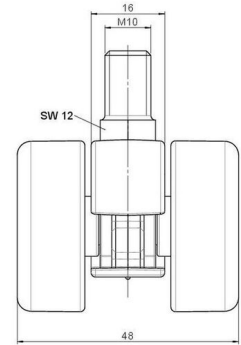

movetto 3

As of: July 07, 2026

Description	Model	Carton Quantity
movetto 3 H	D231	200 pcs per Carton

Technical Details

Product Type	Furniture caster
Wheel diameter	37mm
Load capacity	40kg
Overall height with fixing	41,5mm
Wheel:	
Wheel type	Hard wheel
Wheel color	RAL 9005 Jet black
Housing:	
Housing form	unhooded, with neck diameter
Neck diameter	16mm
Housing material	High quality nylon
Housing color	RAL 9005 Jet black
Mobility concept	Freewheel
Fixing	M10x15mm Threaded stem, 9,5mm
Description	DDK 231 - 3 X10

Fixings

Compatible with the following available fixings:

No-Noise™ Stem:

- 11x19,5mm with 11,4mm circlip
- 11x19,5mm with 110,6mm circlip

Push fit stems:

- 10x22mm with 10,3mm circlip
- 10x22mm with 10,5mm circlip
- 11x19,5mm with 11,4mm circlip
- 11x19,5mm with 11,8mm circlip
- 11x22mm with 11,4mm circlip
- 11x22mm with 11,6mm circlip
- 11x22mm with 11,8mm circlip

Threaded stems:

- M8x15mm
- M8x25mm
- M10x15mm
- M10x25mm

Square plates:

- 38x38mm
- 55x55mm
- 60x60mm

Caster cup:

- 120x104mm

Caster module:

- 400x70mm