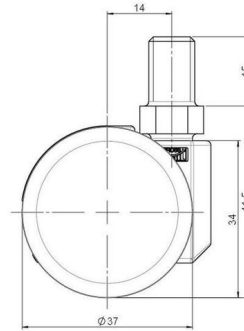

movetto 3

As of: May 23, 2026

Description	Model	Carton Quantity
movetto 3 H	D231	200 pcs per Carton

Technical Details

Product Type	Furniture caster
Wheel diameter	37mm
Load capacity	40kg
Overall height with fixing	41,5mm
Wheel:	
Wheel type	Hard wheel
Wheel color	RAL 9005 Jet black
Housing:	
Housing form	unhooded, with neck diameter
Neck diameter	16mm
Housing material	High quality nylon
Housing color	RAL 9005 Jet black
Mobility concept	Freewheel
Fixing	M10x15mm Threaded stem, 9,5mm
Description	DDK 231 - 3 X10

Fixings

Compatible with the following available fixings:

No-Noise™ Stem:

- 11x19,5mm with 11,4mm circlip
- 11x19,5mm with 110,6mm circlip

Push fit stems:

- 10x22mm with 10,3mm circlip
- 10x22mm with 10,5mm circlip
- 11x19,5mm with 11,4mm circlip
- 11x19,5mm with 11,8mm circlip
- 11x22mm with 11,4mm circlip
- 11x22mm with 11,6mm circlip
- 11x22mm with 11,8mm circlip

Threaded stems:

- M8x15mm
- M8x25mm
- M10x15mm
- M10x25mm

Square plates:

- 38x38mm
- 55x55mm
- 60x60mm

Caster cup:

- 120x104mm

Caster module:

- 400x70mm