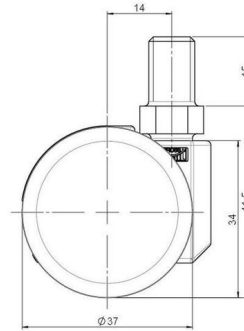

movetto 3

As of: April 05, 2026

Description	Model	Carton Quantity
movetto 3 H	D231	200 pcs per Carton

Technical Details

Product Type	Furniture caster
Wheel diameter	37mm
Load capacity	40kg
Overall height with fixing	41,5mm
Wheel:	
Wheel type	Hard wheel
Wheel color	RAL 9005 Jet black
Housing:	
Housing form	unhooded, with neck diameter
Neck diameter	16mm
Housing material	High quality nylon
Housing color	RAL 9005 Jet black
Mobility concept	Freewheel
Fixing	M10x15mm Threaded stem, 9,5mm
Description	DDK 231 - 3 X10

Fixings

Compatible with the following available fixings:

No-Noise™ Stem:

- 11x19,5mm with 11,4mm circlip
- 11x19,5mm with 110,6mm circlip

Push fit stems:

- 10x22mm with 10,3mm circlip
- 10x22mm with 10,5mm circlip
- 11x19,5mm with 11,4mm circlip
- 11x19,5mm with 11,8mm circlip
- 11x22mm with 11,4mm circlip
- 11x22mm with 11,6mm circlip
- 11x22mm with 11,8mm circlip

Threaded stems:

- M8x15mm
- M8x25mm
- M10x15mm
- M10x25mm

Square plates:

- 38x38mm
- 55x55mm
- 60x60mm

Caster cup:

- 120x104mm

Caster module:

- 400x70mm