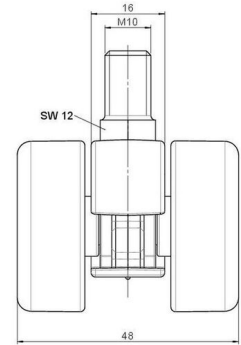

movetto 3

As of: April 05, 2026

Description	Model	Carton Quantity
movetto 3 H	D231	200 pcs per Carton

Technical Details

Product Type	Furniture caster
Wheel diameter	37mm
Load capacity	40kg
Overall height with fixing	41,5mm
Wheel:	
Wheel type	Hard wheel
Wheel color	RAL 9005 Jet black
Housing:	
Housing form	unhooded, with neck diameter
Neck diameter	16mm
Housing material	High quality nylon
Housing color	RAL 9005 Jet black
Mobility concept	Freewheel
Fixing	M10x15mm Threaded stem, 9,5mm
Description	DDK 231 - 3 X10

Fixings

Compatible with the following available fixings:

No-Noise™ Stem:

- 11x19,5mm with 11,4mm circlip
- 11x19,5mm with 110,6mm circlip

Push fit stems:

- 10x22mm with 10,3mm circlip
- 10x22mm with 10,5mm circlip
- 11x19,5mm with 11,4mm circlip
- 11x19,5mm with 11,8mm circlip
- 11x22mm with 11,4mm circlip
- 11x22mm with 11,6mm circlip
- 11x22mm with 11,8mm circlip

Threaded stems:

- M8x15mm
- M8x25mm
- M10x15mm
- M10x25mm

Square plates:

- 38x38mm
- 55x55mm
- 60x60mm

Caster cup:

- 120x104mm

Caster module:

- 400x70mm