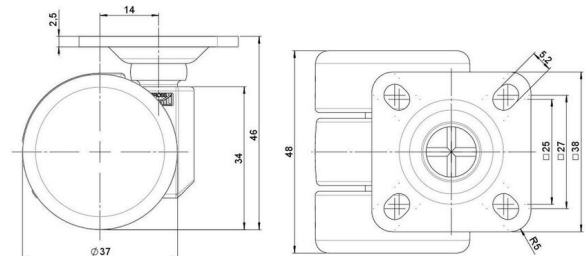

movetto 3

As of: April 05, 2026

Description	Model	Carton Quantity
movetto 3 H	D231	250 pcs per Carton

Technical Details

Product Type	Furniture caster
Wheel diameter	37mm
Load capacity	40kg
Overall height with fixing	46mm
Wheel:	
Wheel type	Hard wheel
Wheel color	RAL 9005 Jet black
Housing:	
Housing form	unhooded, with neck diameter
Neck diameter	16mm
Housing material	High quality nylon
Housing color	RAL 9005 Jet black
Mobility concept	Freewheel
Fixing	38x38mm Plate, 9,5mm
Description	DDK 231 - 3 X 1

Fixings

Compatible with the following available fixings:

No-Noise™ Stem:

- 11x19,5mm with 11,4mm circlip
- 11x19,5mm with 110,6mm circlip

Push fit stems:

- 10x22mm with 10,3mm circlip
- 10x22mm with 10,5mm circlip
- 11x19,5mm with 11,4mm circlip
- 11x19,5mm with 11,8mm circlip
- 11x22mm with 11,4mm circlip
- 11x22mm with 11,6mm circlip
- 11x22mm with 11,8mm circlip

Threaded stems:

- M8x15mm
- M8x25mm
- M10x15mm
- M10x25mm

Square plates:

- 38x38mm
- 55x55mm
- 60x60mm

Caster cup:

- 120x104mm

Caster module:

- 400x70mm