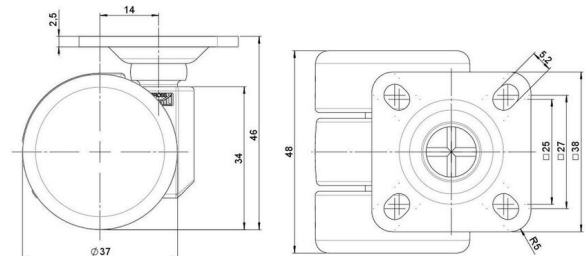

movetto 3

As of: May 23, 2026

Description	Model	Carton Quantity
movetto 3 H	D231	250 pcs per Carton

Technical Details

Product Type	Furniture caster
Wheel diameter	37mm
Load capacity	40kg
Overall height with fixing	46mm
Wheel:	
Wheel type	Hard wheel
Wheel color	RAL 9005 Jet black
Housing:	
Housing form	unhooded, with neck diameter
Neck diameter	16mm
Housing material	High quality nylon
Housing color	RAL 9005 Jet black
Mobility concept	Freewheel
Fixing	38x38mm Plate, 9,5mm
Description	DDK 231 - 3 X 1

Fixings

Compatible with the following available fixings:

No-Noise™ Stem:

- 11x19,5mm with 11,4mm circlip
- 11x19,5mm with 110,6mm circlip

Push fit stems:

- 10x22mm with 10,3mm circlip
- 10x22mm with 10,5mm circlip
- 11x19,5mm with 11,4mm circlip
- 11x19,5mm with 11,8mm circlip
- 11x22mm with 11,4mm circlip
- 11x22mm with 11,6mm circlip
- 11x22mm with 11,8mm circlip

Threaded stems:

- M8x15mm
- M8x25mm
- M10x15mm
- M10x25mm

Square plates:

- 38x38mm
- 55x55mm
- 60x60mm

Caster cup:

- 120x104mm

Caster module:

- 400x70mm