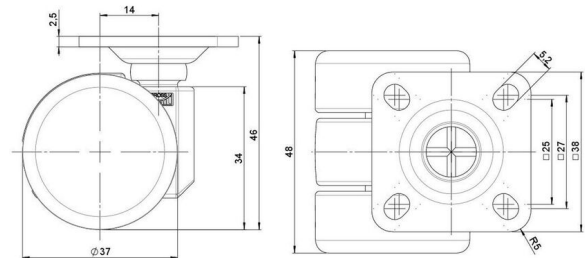

movetto 3

As of: July 07, 2026

Description	Model	Carton Quantity
movetto 3 H	D231	250 pcs per Carton

Technical Details

Product Type	Furniture caster
Wheel diameter	37mm
Load capacity	40kg
Overall height with fixing	46mm
Wheel:	
Wheel type	Hard wheel
Wheel color	RAL 9005 Jet black
Housing:	
Housing form	unhooded, with neck diameter
Neck diameter	16mm
Housing material	High quality nylon
Housing color	RAL 9005 Jet black
Mobility concept	Freewheel
Fixing	38x38mm Plate, 9,5mm
Description	DDK 231 - 3 X 1

Fixings

Compatible with the following available fixings:

No-Noise™ Stem:

- 11x19,5mm with 11,4mm circlip
- 11x19,5mm with 110,6mm circlip

Push fit stems:

- 10x22mm with 10,3mm circlip
- 10x22mm with 10,5mm circlip
- 11x19,5mm with 11,4mm circlip
- 11x19,5mm with 11,8mm circlip
- 11x22mm with 11,4mm circlip
- 11x22mm with 11,6mm circlip
- 11x22mm with 11,8mm circlip

Threaded stems:

- M8x15mm
- M8x25mm
- M10x15mm
- M10x25mm

Square plates:

- 38x38mm
- 55x55mm
- 60x60mm

Caster cup:

- 120x104mm

Caster module:

- 400x70mm