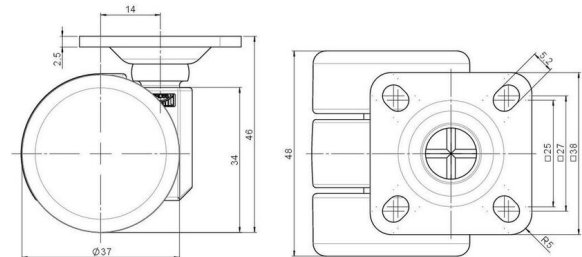

## Technical Details

Product Type	Furniture caster
Wheel diameter	37mm
Load capacity	70kg
Overall height with fixing	46mm
<b>Wheel:</b>	
Wheel type	Hard wheel
Wheel color	RAL 9005 Jet black
<b>Housing:</b>	
Housing form	unhooded, with neck diameter
Neck diameter	16mm
Housing material	Zinc die-cast
Housing color	RAL 9005 Jet black
Mobility concept	Freewheel
Fixing	38x38mm Plate
Description	DDZ 231 - 3 X 1

### Square plates:

- 38x38mm
- 55x55mm
- 60x60mm

### Caster cup:

- 120x104mm

### Caster module:

- 400x70mm