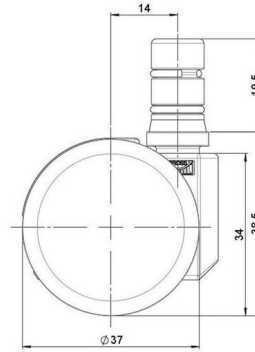

## Technical Details

|                            |  |
|----------------------------|--|
| Product Type               | Furniture caster   |
| Wheel diameter             | 37mm   |
| Load capacity              | 40kg   |
| Overall height with fixing | 38,5mm   |
| <b>Wheel:</b>              |  |
| Wheel type                 | Hard wheel   |
| Wheel color                | RAL 9005 Jet black   |
| <b>Housing:</b>            |  |
| Housing form               | unhooded, with neck diameter   |
| Neck diameter              | 16mm   |
| Housing material           | High quality nylon   |
| Housing color              | RAL 9005 Jet black   |
| Mobility concept           | Freewheel  |
| Fixing                     | No-Noise™ Stem, 11x19,5mm Push fit stem with double circlips, 11,4mm |
| Description                | DDK 231 - 3X2NN  |

### Square plates:

- 38x38mm
- 55x55mm
- 60x60mm

### Caster cup:

- 120x104mm

### Caster module:

- 400x70mm