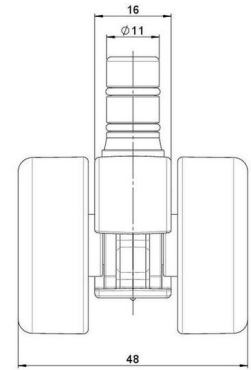

## Technical Details

|                            |  |
|----------------------------|--|
| Product Type               | Furniture caster   |
| Wheel diameter             | 37mm   |
| Load capacity              | 40kg   |
| Overall height with fixing | 38,5mm   |
| <b>Wheel:</b>              |  |
| Wheel type                 | Hard wheel   |
| Wheel color                | RAL 9005 Jet black   |
| <b>Housing:</b>            |  |
| Housing form               | unhooded, with neck diameter   |
| Neck diameter              | 16mm   |
| Housing material           | High quality nylon   |
| Housing color              | RAL 9005 Jet black   |
| Mobility concept           | Freewheel  |
| Fixing                     | No-Noise™ Stem, 11x19,5mm Push fit stem with double circlips, 11,4mm |
| Description                | DDK 231 - 3X2NN  |

### Square plates:

- 38x38mm
- 55x55mm
- 60x60mm

### Caster cup:

- 120x104mm

### Caster module:

- 400x70mm