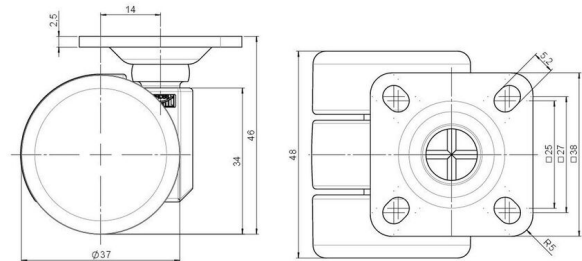

movetto 3 elegance

As of: June 25, 2026

Description	Model	Carton Quantity
movetto 3 H elegance	D231	125 pcs per Carton

Technical Details

Product Type	Furniture caster
Wheel diameter	37mm
Load capacity	70kg
Overall height with fixing	46mm
Wheel:	
Wheel type	Hard wheel
Wheel color	RAL 9005 Jet black
Housing:	
Housing form	unhooded, with neck diameter
Neck diameter	16mm
Housing material	Zinc die-cast
Housing color	Shiny chrome
Mobility concept	Freewheel
Fixing	38x38mm Plate, 9,5mm
Description	DDZ 231 - 3 X 1

Fixings

Compatible with the following available fixings:

No-Noise™ Stem:

- 11x19,5mm with 11,4mm circlip
- 11x19,5mm with 110,6mm circlip

Push fit stems:

- 10x22mm with 10,3mm circlip
- 10x22mm with 10,5mm circlip
- 11x19,5mm with 11,4mm circlip
- 11x19,5mm with 11,8mm circlip
- 11x22mm with 11,4mm circlip
- 11x22mm with 11,6mm circlip
- 11x22mm with 11,8mm circlip

Threaded stems:

- M8x15mm
- M8x25mm
- M10x15mm
- M10x25mm

Square plates:

- 38x38mm
- 55x55mm
- 60x60mm

Caster cup:

- 120x104mm

Caster module:

- 400x70mm