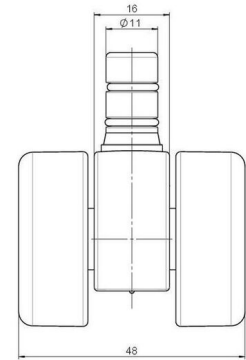

## Technical Details

Product Type	Furniture caster
Wheel diameter	37mm
Load capacity	70kg
Overall height with fixing	39mm
<b>Wheel:</b>	
Wheel type	Hard wheel
Wheel color	RAL 9005 Jet black
<b>Housing:</b>	
Housing form	unhooded, with neck diameter
Neck diameter	16mm
Housing material	Zinc die-cast
Housing color	Shiny chrome
Mobility concept	Freewheel
Fixing	No-Noise™ Stem, 11x19,5mm Push fit stem with double circlips, 11,4mm
Description	DDZ 231 - 3X2NN

### Square plates:

- 38x38mm
- 55x55mm
- 60x60mm

### Caster cup:

- 120x104mm

### Caster module:

- 400x70mm