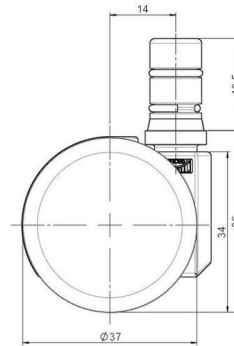

movetto 3 elegance

As of: July 07, 2026

Description	Model	Carton Quantity
movetto 3 H elegance	D231	150 pcs per Carton

Technical Details

Product Type	Furniture caster
Wheel diameter	37mm
Load capacity	70kg
Overall height with fixing	39mm
Wheel:	
Wheel type	Hard wheel
Wheel color	RAL 9005 Jet black
Housing:	
Housing form	unhooded, with neck diameter
Neck diameter	16mm
Housing material	Zinc die-cast
Housing color	Shiny chrome
Mobility concept	Freewheel
Fixing	No-Noise™ Stem, 11x19,5mm Push fit stem with double circlips, 11,4mm
Description	DDZ 231 - 3X2NN

Fixings

Compatible with the following available fixings:

No-Noise™ Stem:

- 11x19,5mm with 11,4mm circlip
- 11x19,5mm with 110,6mm circlip

Push fit stems:

- 10x22mm with 10,3mm circlip
- 10x22mm with 10,5mm circlip
- 11x19,5mm with 11,4mm circlip
- 11x19,5mm with 11,8mm circlip
- 11x22mm with 11,4mm circlip
- 11x22mm with 11,6mm circlip
- 11x22mm with 11,8mm circlip

Threaded stems:

- M8x15mm
- M8x25mm
- M10x15mm
- M10x25mm

Square plates:

- 38x38mm
- 55x55mm
- 60x60mm

Caster cup:

- 120x104mm

Caster module:

- 400x70mm