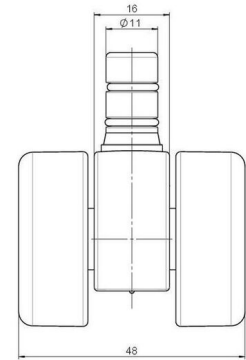

movetto 3 elegance

As of: July 07, 2026

Description	Model	Carton Quantity
movetto 3 H elegance	D231	150 pcs per Carton

Technical Details

Product Type	Furniture caster
Wheel diameter	37mm
Load capacity	70kg
Overall height with fixing	39mm
Wheel:	
Wheel type	Hard wheel
Wheel color	RAL 9005 Jet black
Housing:	
Housing form	unhooded, with neck diameter
Neck diameter	16mm
Housing material	Zinc die-cast
Housing color	Shiny chrome
Mobility concept	Freewheel
Fixing	No-Noise™ Stem, 11x19,5mm Push fit stem with double circlips, 11,4mm
Description	DDZ 231 - 3X2NN

Fixings

Compatible with the following available fixings:

No-Noise™ Stem:

- 11x19,5mm with 11,4mm circlip
- 11x19,5mm with 110,6mm circlip

Push fit stems:

- 10x22mm with 10,3mm circlip
- 10x22mm with 10,5mm circlip
- 11x19,5mm with 11,4mm circlip
- 11x19,5mm with 11,8mm circlip
- 11x22mm with 11,4mm circlip
- 11x22mm with 11,6mm circlip
- 11x22mm with 11,8mm circlip

Threaded stems:

- M8x15mm
- M8x25mm
- M10x15mm
- M10x25mm

Square plates:

- 38x38mm
- 55x55mm
- 60x60mm

Caster cup:

- 120x104mm

Caster module:

- 400x70mm