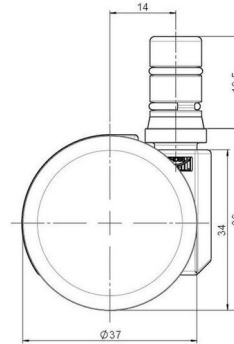

## Technical Details

Product Type	Furniture caster
Wheel diameter	37mm
Load capacity	70kg
Overall height with fixing	39mm
<b>Wheel:</b>	
Wheel type	Hard wheel
Wheel color	RAL 9005 Jet black
<b>Housing:</b>	
Housing form	unhooded, with neck diameter
Neck diameter	16mm
Housing material	Zinc die-cast
Housing color	Shiny chrome
Mobility concept	Freewheel
Fixing	No-Noise™ Stem, 11x19,5mm Push fit stem with double circlips, 11,4mm
Description	DDZ 231 - 3X2NN

### Square plates:

- 38x38mm
- 55x55mm
- 60x60mm

### Caster cup:

- 120x104mm

### Caster module:

- 400x70mm