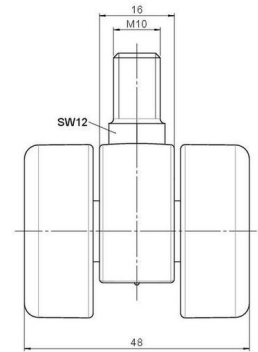

movetto 3 elegance

As of: June 25, 2026

Description	Model	Carton Quantity
movetto 3 H elegance	D231	150 pcs per Carton

Technical Details

Product Type	Furniture caster
Wheel diameter	37mm
Load capacity	70kg
Overall height with fixing	41,5mm
Wheel:	
Wheel type	Hard wheel
Wheel color	RAL 9005 Jet black
Housing:	
Housing form	unhooded, with neck diameter
Neck diameter	16mm
Housing material	Zinc die-cast
Housing color	Shiny chrome
Mobility concept	Freewheel
Fixing	M10x15mm Threaded stem
Description	DDZ 231 - 3 X10

Fixings

Compatible with the following available fixings:

No-Noise™ Stem:

- 11x19,5mm with 11,4mm circlip
- 11x19,5mm with 110,6mm circlip

Push fit stems:

- 10x22mm with 10,3mm circlip
- 10x22mm with 10,5mm circlip
- 11x19,5mm with 11,4mm circlip
- 11x19,5mm with 11,8mm circlip
- 11x22mm with 11,4mm circlip
- 11x22mm with 11,6mm circlip
- 11x22mm with 11,8mm circlip

Threaded stems:

- M8x15mm
- M8x25mm
- M10x15mm
- M10x25mm

Square plates:

- 38x38mm
- 55x55mm
- 60x60mm

Caster cup:

- 120x104mm

Caster module:

- 400x70mm