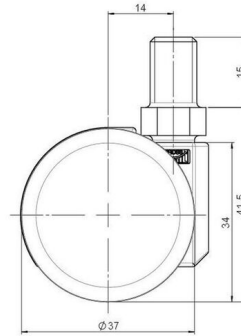

movetto 3 elegance

As of: June 25, 2026

Description	Model	Carton Quantity
movetto 3 H elegance	D231	150 pcs per Carton

Technical Details

Product Type	Furniture caster
Wheel diameter	37mm
Load capacity	70kg
Overall height with fixing	41,5mm
Wheel:	
Wheel type	Hard wheel
Wheel color	RAL 9005 Jet black
Housing:	
Housing form	unhooded, with neck diameter
Neck diameter	16mm
Housing material	Zinc die-cast
Housing color	Shiny chrome
Mobility concept	Freewheel
Fixing	M10x15mm Threaded stem
Description	DDZ 231 - 3 X10

Fixings

Compatible with the following available fixings:

No-Noise™ Stem:

- 11x19,5mm with 11,4mm circlip
- 11x19,5mm with 110,6mm circlip

Push fit stems:

- 10x22mm with 10,3mm circlip
- 10x22mm with 10,5mm circlip
- 11x19,5mm with 11,4mm circlip
- 11x19,5mm with 11,8mm circlip
- 11x22mm with 11,4mm circlip
- 11x22mm with 11,6mm circlip
- 11x22mm with 11,8mm circlip

Threaded stems:

- M8x15mm
- M8x25mm
- M10x15mm
- M10x25mm

Square plates:

- 38x38mm
- 55x55mm
- 60x60mm

Caster cup:

- 120x104mm

Caster module:

- 400x70mm