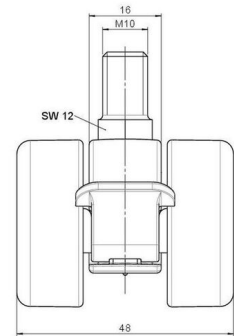

movetto 3

As of: April 21, 2026

Description	Model	Carton Quantity
movetto 3 H F	D231	400 pcs per Carton

Technical Details

Product Type	Furniture caster
Wheel diameter	37mm
Load capacity	40kg
Overall height with fixing	41,5mm
Wheel:	
Wheel type	Hard wheel
Wheel color	RAL 9005 Jet black
Housing:	
Housing form	unhooded, with neck diameter
Neck diameter	16mm
Housing material	High quality nylon
Housing color	RAL 9005 Jet black
Mobility concept	Stopper brake
Fixing	M10x15mm Threaded stem, 9,5mm
Description	DDKF231 - 3 X10

Fixings

Compatible with the following available fixings:

No-Noise™ Stem:

- 11x19,5mm with 11,4mm circlip
- 11x19,5mm with 110,6mm circlip

Push fit stems:

- 10x22mm with 10,3mm circlip
- 10x22mm with 10,5mm circlip
- 11x19,5mm with 11,4mm circlip
- 11x19,5mm with 11,8mm circlip
- 11x22mm with 11,4mm circlip
- 11x22mm with 11,6mm circlip
- 11x22mm with 11,8mm circlip

Threaded stems:

- M8x15mm
- M8x25mm
- M10x15mm
- M10x25mm

Square plates:

- 38x38mm
- 55x55mm
- 60x60mm

Caster cup:

- 120x104mm

Caster module:

- 400x70mm