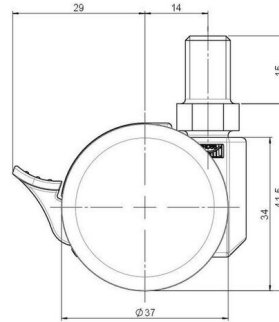

movetto 3

As of: April 21, 2026

Description	Model	Carton Quantity
movetto 3 H F	D231	400 pcs per Carton

Technical Details

Product Type	Furniture caster
Wheel diameter	37mm
Load capacity	40kg
Overall height with fixing	41,5mm
Wheel:	
Wheel type	Hard wheel
Wheel color	RAL 9005 Jet black
Housing:	
Housing form	unhooded, with neck diameter
Neck diameter	16mm
Housing material	High quality nylon
Housing color	RAL 9005 Jet black
Mobility concept	Stopper brake
Fixing	M10x15mm Threaded stem, 9,5mm
Description	DDKF231 - 3 X10

Fixings

Compatible with the following available fixings:

No-Noise™ Stem:

- 11x19,5mm with 11,4mm circlip
- 11x19,5mm with 110,6mm circlip

Push fit stems:

- 10x22mm with 10,3mm circlip
- 10x22mm with 10,5mm circlip
- 11x19,5mm with 11,4mm circlip
- 11x19,5mm with 11,8mm circlip
- 11x22mm with 11,4mm circlip
- 11x22mm with 11,6mm circlip
- 11x22mm with 11,8mm circlip

Threaded stems:

- M8x15mm
- M8x25mm
- M10x15mm
- M10x25mm

Square plates:

- 38x38mm
- 55x55mm
- 60x60mm

Caster cup:

- 120x104mm

Caster module:

- 400x70mm