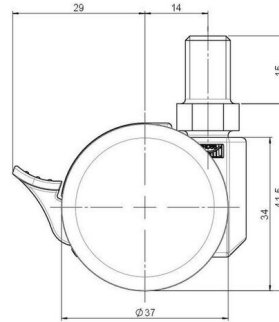

movetto 3

As of: April 21, 2026

Description	Model	Carton Quantity
movetto 3 H F	D231	400 pcs per Carton

Technical Details

Product Type	Furniture caster
Wheel diameter	37mm
Load capacity	40kg
Overall height with fixing	41,5mm
Wheel:	
Wheel type	Hard wheel
Wheel color	RAL 9005 Jet black
Housing:	
Housing form	unhooded, with neck diameter
Neck diameter	16mm
Housing material	High quality nylon
Housing color	RAL 9005 Jet black
Mobility concept	Stopper brake
Fixing	M10x15mm Threaded stem, 9,5mm
Description	DDKF231 - 3 X10