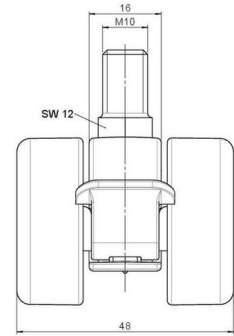

## Technical Details

Product Type	Furniture caster
Wheel diameter	37mm
Load capacity	40kg
Overall height with fixing	41,5mm
<b>Wheel:</b>	
Wheel type	Hard wheel
Wheel color	RAL 9005 Jet black
<b>Housing:</b>	
Housing form	unhooded, with neck diameter
Neck diameter	16mm
Housing material	High quality nylon
Housing color	RAL 9005 Jet black
Mobility concept	Stopper brake
Fixing	M10x15mm Threaded stem, 9,5mm
Description	DDKF231 - 3 X10

### Square plates:

- 38x38mm
- 55x55mm
- 60x60mm

### Caster cup:

- 120x104mm

### Caster module:

- 400x70mm