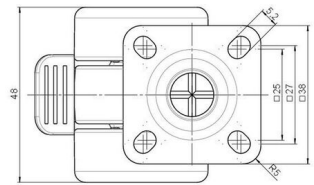

movetto 3

As of: May 23, 2026

Description	Model	Carton Quantity
movetto 3 H F	D231	250 pcs per Carton

Technical Details

Product Type	Furniture caster
Wheel diameter	37mm
Load capacity	40kg
Overall height with fixing	46mm
Wheel:	
Wheel type	Hard wheel
Wheel color	RAL 9005 Jet black
Housing:	
Housing form	unhooded, with neck diameter
Neck diameter	16mm
Housing material	High quality nylon
Housing color	RAL 9005 Jet black
Mobility concept	Stopper brake
Fixing	38x38mm Plate, 9,5mm
Description	DDKF231 - 3 X 1