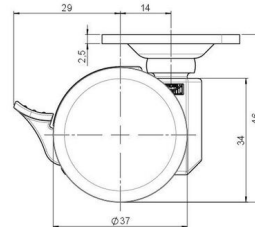

movetto 3

As of: April 05, 2026

Description	Model	Carton Quantity
movetto 3 H F	D231	250 pcs per Carton

Technical Details

Product Type	Furniture caster
Wheel diameter	37mm
Load capacity	40kg
Overall height with fixing	46mm
Wheel:	
Wheel type	Hard wheel
Wheel color	RAL 9005 Jet black
Housing:	
Housing form	unhooded, with neck diameter
Neck diameter	16mm
Housing material	High quality nylon
Housing color	RAL 9005 Jet black
Mobility concept	Stopper brake
Fixing	38x38mm Plate, 9,5mm
Description	DDKF231 - 3 X 1

Fixings

Compatible with the following available fixings:

No-Noise™ Stem:

- 11x19,5mm with 11,4mm circlip
- 11x19,5mm with 110,6mm circlip

Push fit stems:

- 10x22mm with 10,3mm circlip
- 10x22mm with 10,5mm circlip
- 11x19,5mm with 11,4mm circlip
- 11x19,5mm with 11,8mm circlip
- 11x22mm with 11,4mm circlip
- 11x22mm with 11,6mm circlip
- 11x22mm with 11,8mm circlip

Threaded stems:

- M8x15mm
- M8x25mm
- M10x15mm
- M10x25mm

Square plates:

- 38x38mm
- 55x55mm
- 60x60mm

Caster cup:

- 120x104mm

Caster module:

- 400x70mm