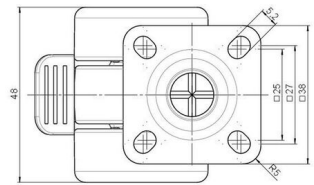

movetto 3

As of: May 23, 2026

Description	Model	Carton Quantity
movetto 3 H F	D231	250 pcs per Carton

Technical Details

Product Type	Furniture caster
Wheel diameter	37mm
Load capacity	40kg
Overall height with fixing	46mm
Wheel:	
Wheel type	Hard wheel
Wheel color	RAL 9005 Jet black
Housing:	
Housing form	unhooded, with neck diameter
Neck diameter	16mm
Housing material	High quality nylon
Housing color	RAL 9005 Jet black
Mobility concept	Stopper brake
Fixing	38x38mm Plate, 9,5mm
Description	DDKF231 - 3 X 1

Fixings

Compatible with the following available fixings:

No-Noise™ Stem:

- 11x19,5mm with 11,4mm circlip
- 11x19,5mm with 110,6mm circlip

Push fit stems:

- 10x22mm with 10,3mm circlip
- 10x22mm with 10,5mm circlip
- 11x19,5mm with 11,4mm circlip
- 11x19,5mm with 11,8mm circlip
- 11x22mm with 11,4mm circlip
- 11x22mm with 11,6mm circlip
- 11x22mm with 11,8mm circlip

Threaded stems:

- M8x15mm
- M8x25mm
- M10x15mm
- M10x25mm

Square plates:

- 38x38mm
- 55x55mm
- 60x60mm

Caster cup:

- 120x104mm

Caster module:

- 400x70mm