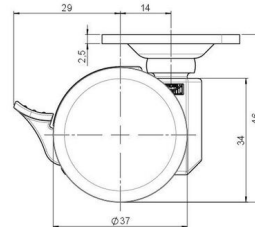

movetto 3

As of: May 23, 2026

Description	Model	Carton Quantity
movetto 3 H F	D231	250 pcs per Carton

Technical Details

Product Type	Furniture caster
Wheel diameter	37mm
Load capacity	40kg
Overall height with fixing	46mm
Wheel:	
Wheel type	Hard wheel
Wheel color	RAL 9005 Jet black
Housing:	
Housing form	unhooded, with neck diameter
Neck diameter	16mm
Housing material	High quality nylon
Housing color	RAL 9005 Jet black
Mobility concept	Stopper brake
Fixing	38x38mm Plate, 9,5mm
Description	DDKF231 - 3 X 1