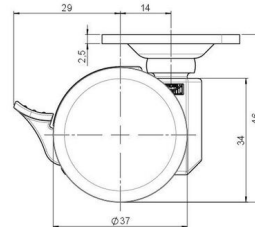

movetto 3

As of: May 23, 2026

Description	Model	Carton Quantity
movetto 3 H F	D231	250 pcs per Carton

Technical Details

Product Type	Furniture caster
Wheel diameter	37mm
Load capacity	40kg
Overall height with fixing	46mm
Wheel:	
Wheel type	Hard wheel
Wheel color	RAL 9005 Jet black
Housing:	
Housing form	unhooded, with neck diameter
Neck diameter	16mm
Housing material	High quality nylon
Housing color	RAL 9005 Jet black
Mobility concept	Stopper brake
Fixing	38x38mm Plate, 9,5mm
Description	DDKF231 - 3 X 1

Fixings

Compatible with the following available fixings:

No-Noise™ Stem:

- 11x19,5mm with 11,4mm circlip
- 11x19,5mm with 110,6mm circlip

Push fit stems:

- 10x22mm with 10,3mm circlip
- 10x22mm with 10,5mm circlip
- 11x19,5mm with 11,4mm circlip
- 11x19,5mm with 11,8mm circlip
- 11x22mm with 11,4mm circlip
- 11x22mm with 11,6mm circlip
- 11x22mm with 11,8mm circlip

Threaded stems:

- M8x15mm
- M8x25mm
- M10x15mm
- M10x25mm

Square plates:

- 38x38mm
- 55x55mm
- 60x60mm

Caster cup:

- 120x104mm

Caster module:

- 400x70mm