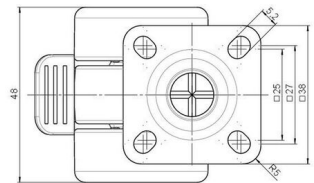

movetto 3

As of: April 05, 2026

Description	Model	Carton Quantity
movetto 3 H F	D231	250 pcs per Carton

Technical Details

Product Type	Furniture caster
Wheel diameter	37mm
Load capacity	40kg
Overall height with fixing	46mm
Wheel:	
Wheel type	Hard wheel
Wheel color	RAL 9005 Jet black
Housing:	
Housing form	unhooded, with neck diameter
Neck diameter	16mm
Housing material	High quality nylon
Housing color	RAL 9005 Jet black
Mobility concept	Stopper brake
Fixing	38x38mm Plate, 9,5mm
Description	DDKF231 - 3 X 1

Fixings

Compatible with the following available fixings:

No-Noise™ Stem:

- 11x19,5mm with 11,4mm circlip
- 11x19,5mm with 110,6mm circlip

Push fit stems:

- 10x22mm with 10,3mm circlip
- 10x22mm with 10,5mm circlip
- 11x19,5mm with 11,4mm circlip
- 11x19,5mm with 11,8mm circlip
- 11x22mm with 11,4mm circlip
- 11x22mm with 11,6mm circlip
- 11x22mm with 11,8mm circlip

Threaded stems:

- M8x15mm
- M8x25mm
- M10x15mm
- M10x25mm

Square plates:

- 38x38mm
- 55x55mm
- 60x60mm

Caster cup:

- 120x104mm

Caster module:

- 400x70mm