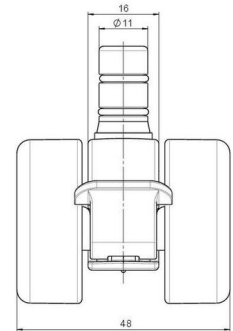

movetto 3

As of: June 24, 2026

Description	Model	Carton Quantity
movetto 3 H F	D231	400 pcs per Carton

Technical Details

Product Type	Furniture caster
Wheel diameter	37mm
Load capacity	40kg
Overall height with fixing	38,5mm
Wheel:	
Wheel type	Hard wheel
Wheel color	RAL 9005 Jet black
Housing:	
Housing form	unhooded, with neck diameter
Neck diameter	16mm
Housing material	High quality nylon
Housing color	RAL 9005 Jet black
Mobility concept	Stopper brake
Fixing	M8x15mm Threaded stem
Description	DDKF231 - 3 X 8

Fixings

Compatible with the following available fixings:

No-Noise™ Stem:

- 11x19,5mm with 11,4mm circlip
- 11x19,5mm with 110,6mm circlip

Push fit stems:

- 10x22mm with 10,3mm circlip
- 10x22mm with 10,5mm circlip
- 11x19,5mm with 11,4mm circlip
- 11x19,5mm with 11,8mm circlip
- 11x22mm with 11,4mm circlip
- 11x22mm with 11,6mm circlip
- 11x22mm with 11,8mm circlip

Threaded stems:

- M8x15mm
- M8x25mm
- M10x15mm
- M10x25mm

Square plates:

- 38x38mm
- 55x55mm
- 60x60mm

Caster cup:

- 120x104mm

Caster module:

- 400x70mm