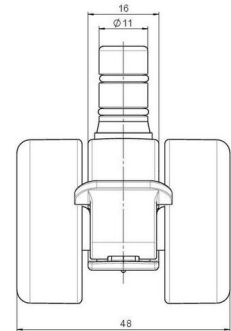

movetto 3

As of: April 30, 2026

Description	Model	Carton Quantity
movetto 3 H F	D231	400 pcs per Carton

Technical Details

Product Type	Furniture caster
Wheel diameter	37mm
Load capacity	40kg
Overall height with fixing	38,5mm
Wheel:	
Wheel type	Hard wheel
Wheel color	RAL 9005 Jet black
Housing:	
Housing form	unhooded, with neck diameter
Neck diameter	16mm
Housing material	High quality nylon
Housing color	RAL 9005 Jet black
Mobility concept	Stopper brake
Fixing	M8x15mm Threaded stem
Description	DDKF231 - 3 X 8

Fixings

Compatible with the following available fixings:

No-Noise™ Stem:

- 11x19,5mm with 11,4mm circlip
- 11x19,5mm with 110,6mm circlip

Push fit stems:

- 10x22mm with 10,3mm circlip
- 10x22mm with 10,5mm circlip
- 11x19,5mm with 11,4mm circlip
- 11x19,5mm with 11,8mm circlip
- 11x22mm with 11,4mm circlip
- 11x22mm with 11,6mm circlip
- 11x22mm with 11,8mm circlip

Threaded stems:

- M8x15mm
- M8x25mm
- M10x15mm
- M10x25mm

Square plates:

- 38x38mm
- 55x55mm
- 60x60mm

Caster cup:

- 120x104mm

Caster module:

- 400x70mm