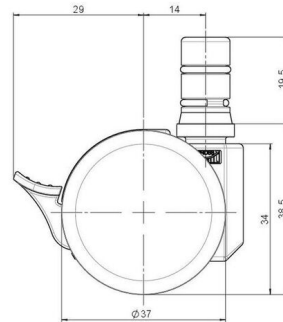

movetto 3

As of: June 24, 2026

Description	Model	Carton Quantity
movetto 3 H F	D231	400 pcs per Carton

Technical Details

Product Type	Furniture caster
Wheel diameter	37mm
Load capacity	40kg
Overall height with fixing	38,5mm
Wheel:	
Wheel type	Hard wheel
Wheel color	RAL 9005 Jet black
Housing:	
Housing form	unhooded, with neck diameter
Neck diameter	16mm
Housing material	High quality nylon
Housing color	RAL 9005 Jet black
Mobility concept	Stopper brake
Fixing	M8x15mm Threaded stem
Description	DDKF231 - 3 X 8

Fixings

Compatible with the following available fixings:

No-Noise™ Stem:

- 11x19,5mm with 11,4mm circlip
- 11x19,5mm with 110,6mm circlip

Push fit stems:

- 10x22mm with 10,3mm circlip
- 10x22mm with 10,5mm circlip
- 11x19,5mm with 11,4mm circlip
- 11x19,5mm with 11,8mm circlip
- 11x22mm with 11,4mm circlip
- 11x22mm with 11,6mm circlip
- 11x22mm with 11,8mm circlip

Threaded stems:

- M8x15mm
- M8x25mm
- M10x15mm
- M10x25mm

Square plates:

- 38x38mm
- 55x55mm
- 60x60mm

Caster cup:

- 120x104mm

Caster module:

- 400x70mm