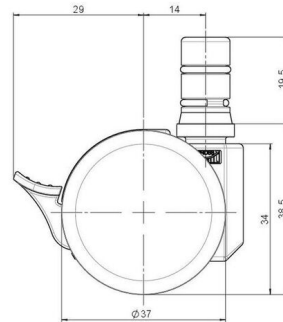

movetto 3

As of: April 30, 2026

Description	Model	Carton Quantity
movetto 3 H F	D231	400 pcs per Carton

Technical Details

Product Type	Furniture caster
Wheel diameter	37mm
Load capacity	40kg
Overall height with fixing	38,5mm
Wheel:	
Wheel type	Hard wheel
Wheel color	RAL 9005 Jet black
Housing:	
Housing form	unhooded, with neck diameter
Neck diameter	16mm
Housing material	High quality nylon
Housing color	RAL 9005 Jet black
Mobility concept	Stopper brake
Fixing	M8x15mm Threaded stem
Description	DDKF231 - 3 X 8

Fixings

Compatible with the following available fixings:

No-Noise™ Stem:

- 11x19,5mm with 11,4mm circlip
- 11x19,5mm with 110,6mm circlip

Push fit stems:

- 10x22mm with 10,3mm circlip
- 10x22mm with 10,5mm circlip
- 11x19,5mm with 11,4mm circlip
- 11x19,5mm with 11,8mm circlip
- 11x22mm with 11,4mm circlip
- 11x22mm with 11,6mm circlip
- 11x22mm with 11,8mm circlip

Threaded stems:

- M8x15mm
- M8x25mm
- M10x15mm
- M10x25mm

Square plates:

- 38x38mm
- 55x55mm
- 60x60mm

Caster cup:

- 120x104mm

Caster module:

- 400x70mm