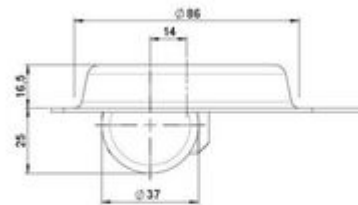

## Technical Details

Product Type	Furniture caster
Wheel diameter	37mm
Load capacity	40kg
Overall height with fixing	25mm
<b>Wheel:</b>	
Wheel type	Hard wheel
Wheel color	RAL 9005 Jet black
<b>Housing:</b>	
Housing form	unhooded, with neck diameter
Neck diameter	16mm
Housing material	High quality nylon
Housing color	RAL 9005 Jet black
Mobility concept	Freewheel
Fixing	120x104mm Rollenteller, 9,5mm
Description	DDK 231 - 3 RT

### Square plates:

- 38x38mm
- 55x55mm
- 60x60mm

### Caster cup:

- 120x104mm

### Caster module:

- 400x70mm