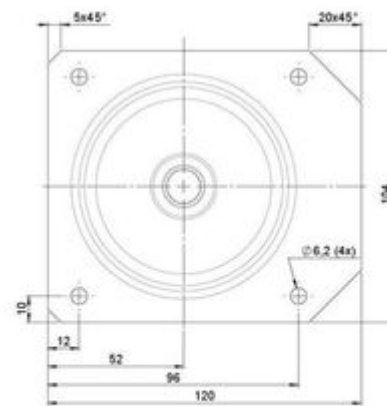

## Technical Details

Product Type	Furniture caster
Wheel diameter	37mm
Load capacity	40kg
Overall height with fixing	25mm
<b>Wheel:</b>	
Wheel type	Hard wheel
Wheel color	RAL 9005 Jet black
<b>Housing:</b>	
Housing form	unhooded, with neck diameter
Neck diameter	16mm
Housing material	High quality nylon
Housing color	RAL 9005 Jet black
Mobility concept	Freewheel
Fixing	120x104mm Rollenteller, 9,5mm
Description	DDK 231 - 3 RT

### Square plates:

- 38x38mm
- 55x55mm
- 60x60mm

### Caster cup:

- 120x104mm

### Caster module:

- 400x70mm