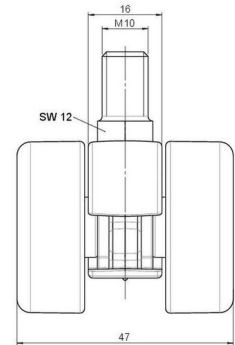

movetto 3

As of: April 05, 2026

Description	Model	Carton Quantity
movetto 3 W	D231	200 pcs per Carton

Technical Details

Product Type	Furniture caster
Wheel diameter	37mm
Load capacity	40kg
Overall height with fixing	41,5mm
Wheel:	
Wheel type	Soft wheel
Wheel core / tread color	RAL 9005 Jet black / RAL 7022 Umbra grey
Housing:	
Housing form	unhooded, with neck diameter
Neck diameter	16mm
Housing material	High quality nylon
Housing color	RAL 9005 Jet black
Mobility concept	Freewheel
Fixing	M10x15mm Threaded stem, 9,5mm
Description	DUK 231 - 2 X10

Fixings

Compatible with the following available fixings:

No-Noise™ Stem:

- 11x19,5mm with 11,4mm circlip
- 11x19,5mm with 110,6mm circlip

Push fit stems:

- 10x22mm with 10,3mm circlip
- 10x22mm with 10,5mm circlip
- 11x19,5mm with 11,4mm circlip
- 11x19,5mm with 11,8mm circlip
- 11x22mm with 11,4mm circlip
- 11x22mm with 11,6mm circlip
- 11x22mm with 11,8mm circlip

Threaded stems:

- M8x15mm
- M8x25mm
- M10x15mm
- M10x25mm

Square plates:

- 38x38mm
- 55x55mm
- 60x60mm

Caster cup:

- 120x104mm

Caster module:

- 400x70mm