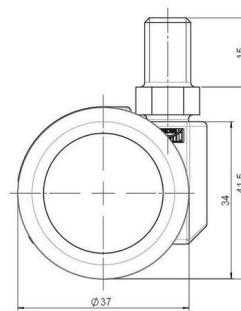

movetto 3

As of: July 07, 2026

Description	Model	Carton Quantity
movetto 3 W	D231	200 pcs per Carton

Technical Details

Product Type	Furniture caster
Wheel diameter	37mm
Load capacity	40kg
Overall height with fixing	41,5mm
Wheel:	
Wheel type	Soft wheel
Wheel core / tread color	RAL 9005 Jet black / RAL 7022 Umbra grey
Housing:	
Housing form	unhooded, with neck diameter
Neck diameter	16mm
Housing material	High quality nylon
Housing color	RAL 9005 Jet black
Mobility concept	Freewheel
Fixing	M10x15mm Threaded stem, 9,5mm
Description	DUK 231 - 2 X10

Fixings

Compatible with the following available fixings:

No-Noise™ Stem:

- 11x19,5mm with 11,4mm circlip
- 11x19,5mm with 110,6mm circlip

Push fit stems:

- 10x22mm with 10,3mm circlip
- 10x22mm with 10,5mm circlip
- 11x19,5mm with 11,4mm circlip
- 11x19,5mm with 11,8mm circlip
- 11x22mm with 11,4mm circlip
- 11x22mm with 11,6mm circlip
- 11x22mm with 11,8mm circlip

Threaded stems:

- M8x15mm
- M8x25mm
- M10x15mm
- M10x25mm

Square plates:

- 38x38mm
- 55x55mm
- 60x60mm

Caster cup:

- 120x104mm

Caster module:

- 400x70mm