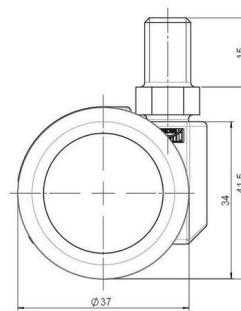

movetto 3

As of: April 05, 2026

Description	Model	Carton Quantity
movetto 3 W	D231	200 pcs per Carton

Technical Details

Product Type	Furniture caster
Wheel diameter	37mm
Load capacity	40kg
Overall height with fixing	41,5mm
Wheel:	
Wheel type	Soft wheel
Wheel core / tread color	RAL 9005 Jet black / RAL 7022 Umbra grey
Housing:	
Housing form	unhooded, with neck diameter
Neck diameter	16mm
Housing material	High quality nylon
Housing color	RAL 9005 Jet black
Mobility concept	Freewheel
Fixing	M10x15mm Threaded stem, 9,5mm
Description	DUK 231 - 2 X10

Fixings

Compatible with the following available fixings:

No-Noise™ Stem:

- 11x19,5mm with 11,4mm circlip
- 11x19,5mm with 110,6mm circlip

Push fit stems:

- 10x22mm with 10,3mm circlip
- 10x22mm with 10,5mm circlip
- 11x19,5mm with 11,4mm circlip
- 11x19,5mm with 11,8mm circlip
- 11x22mm with 11,4mm circlip
- 11x22mm with 11,6mm circlip
- 11x22mm with 11,8mm circlip

Threaded stems:

- M8x15mm
- M8x25mm
- M10x15mm
- M10x25mm

Square plates:

- 38x38mm
- 55x55mm
- 60x60mm

Caster cup:

- 120x104mm

Caster module:

- 400x70mm