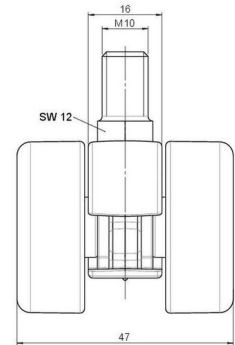

movetto 3

As of: July 07, 2026

Description	Model	Carton Quantity
movetto 3 W	D231	200 pcs per Carton

Technical Details

Product Type	Furniture caster
Wheel diameter	37mm
Load capacity	40kg
Overall height with fixing	41,5mm
Wheel:	
Wheel type	Soft wheel
Wheel core / tread color	RAL 9005 Jet black / RAL 7022 Umbra grey
Housing:	
Housing form	unhooded, with neck diameter
Neck diameter	16mm
Housing material	High quality nylon
Housing color	RAL 9005 Jet black
Mobility concept	Freewheel
Fixing	M10x15mm Threaded stem, 9,5mm
Description	DUK 231 - 2 X10

Fixings

Compatible with the following available fixings:

No-Noise™ Stem:

- 11x19,5mm with 11,4mm circlip
- 11x19,5mm with 110,6mm circlip

Push fit stems:

- 10x22mm with 10,3mm circlip
- 10x22mm with 10,5mm circlip
- 11x19,5mm with 11,4mm circlip
- 11x19,5mm with 11,8mm circlip
- 11x22mm with 11,4mm circlip
- 11x22mm with 11,6mm circlip
- 11x22mm with 11,8mm circlip

Threaded stems:

- M8x15mm
- M8x25mm
- M10x15mm
- M10x25mm

Square plates:

- 38x38mm
- 55x55mm
- 60x60mm

Caster cup:

- 120x104mm

Caster module:

- 400x70mm