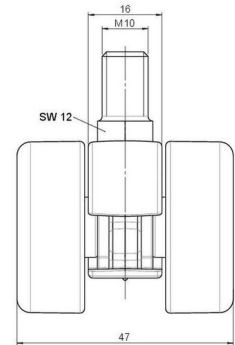

movetto 3

As of: May 23, 2026

Description	Model	Carton Quantity
movetto 3 W	D231	200 pcs per Carton

Technical Details

Product Type	Furniture caster
Wheel diameter	37mm
Load capacity	40kg
Overall height with fixing	41,5mm
Wheel:	
Wheel type	Soft wheel
Wheel core / tread color	RAL 9005 Jet black / RAL 7022 Umbra grey
Housing:	
Housing form	unhooded, with neck diameter
Neck diameter	16mm
Housing material	High quality nylon
Housing color	RAL 9005 Jet black
Mobility concept	Freewheel
Fixing	M10x15mm Threaded stem, 9,5mm
Description	DUK 231 - 2 X10

Fixings

Compatible with the following available fixings:

No-Noise™ Stem:

- 11x19,5mm with 11,4mm circlip
- 11x19,5mm with 110,6mm circlip

Push fit stems:

- 10x22mm with 10,3mm circlip
- 10x22mm with 10,5mm circlip
- 11x19,5mm with 11,4mm circlip
- 11x19,5mm with 11,8mm circlip
- 11x22mm with 11,4mm circlip
- 11x22mm with 11,6mm circlip
- 11x22mm with 11,8mm circlip

Threaded stems:

- M8x15mm
- M8x25mm
- M10x15mm
- M10x25mm

Square plates:

- 38x38mm
- 55x55mm
- 60x60mm

Caster cup:

- 120x104mm

Caster module:

- 400x70mm