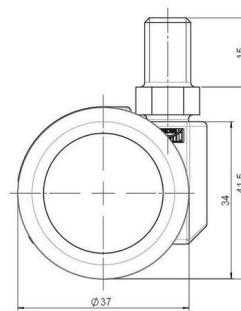

movetto 3

As of: May 23, 2026

Description	Model	Carton Quantity
movetto 3 W	D231	200 pcs per Carton

Technical Details

Product Type	Furniture caster
Wheel diameter	37mm
Load capacity	40kg
Overall height with fixing	41,5mm
Wheel:	
Wheel type	Soft wheel
Wheel core / tread color	RAL 9005 Jet black / RAL 7022 Umbra grey
Housing:	
Housing form	unhooded, with neck diameter
Neck diameter	16mm
Housing material	High quality nylon
Housing color	RAL 9005 Jet black
Mobility concept	Freewheel
Fixing	M10x15mm Threaded stem, 9,5mm
Description	DUK 231 - 2 X10

Fixings

Compatible with the following available fixings:

No-Noise™ Stem:

- 11x19,5mm with 11,4mm circlip
- 11x19,5mm with 110,6mm circlip

Push fit stems:

- 10x22mm with 10,3mm circlip
- 10x22mm with 10,5mm circlip
- 11x19,5mm with 11,4mm circlip
- 11x19,5mm with 11,8mm circlip
- 11x22mm with 11,4mm circlip
- 11x22mm with 11,6mm circlip
- 11x22mm with 11,8mm circlip

Threaded stems:

- M8x15mm
- M8x25mm
- M10x15mm
- M10x25mm

Square plates:

- 38x38mm
- 55x55mm
- 60x60mm

Caster cup:

- 120x104mm

Caster module:

- 400x70mm