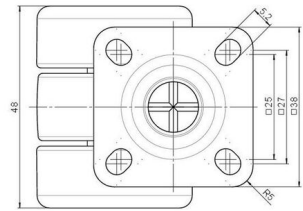

## Technical Details

Product Type	Furniture caster
Wheel diameter	37mm
Load capacity	40kg
Overall height with fixing	46mm
<b>Wheel:</b>	
Wheel type	Soft wheel
Wheel core / tread color	RAL 9005 Jet black / RAL 7022 Umbra grey
<b>Housing:</b>	
Housing form	unhooded, with neck diameter
Neck diameter	16mm
Housing material	High quality nylon
Housing color	RAL 9005 Jet black
Mobility concept	Freewheel
Fixing	38x38mm Plate, 9,5mm
Description	DUK 231 - 2 X 1

### Square plates:

- 38x38mm
- 55x55mm
- 60x60mm

### Caster cup:

- 120x104mm

### Caster module:

- 400x70mm