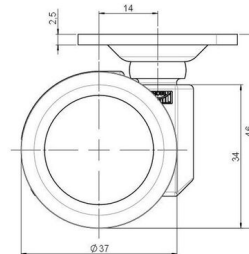

## Technical Details

Product Type	Furniture caster
Wheel diameter	37mm
Load capacity	40kg
Overall height with fixing	46mm
<b>Wheel:</b>	
Wheel type	Soft wheel
Wheel core / tread color	RAL 9005 Jet black / RAL 7022 Umbra grey
<b>Housing:</b>	
Housing form	unhooded, with neck diameter
Neck diameter	16mm
Housing material	High quality nylon
Housing color	RAL 9005 Jet black
Mobility concept	Freewheel
Fixing	38x38mm Plate, 9,5mm
Description	DUK 231 - 2 X 1

### Square plates:

- 38x38mm
- 55x55mm
- 60x60mm

### Caster cup:

- 120x104mm

### Caster module:

- 400x70mm