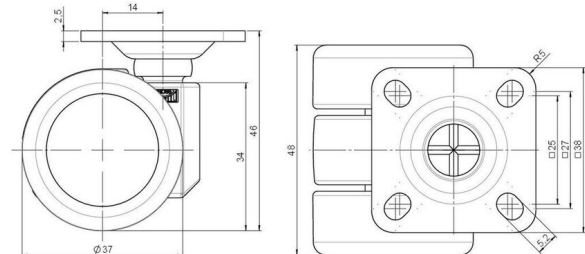

## Technical Details

Product Type	Furniture caster
Wheel diameter	37mm
Load capacity	40kg
Overall height with fixing	46mm
<b>Wheel:</b>	
Wheel type	Soft wheel
Wheel core / tread color	RAL 9005 Jet black / RAL 9005 Jet black
<b>Housing:</b>	
Housing form	unhooded, with neck diameter
Neck diameter	16mm
Housing material	High quality nylon
Housing color	RAL 9005 Jet black
Mobility concept	Freewheel
Fixing	38x38mm Plate
Description	DUK 231 - 2 X 1

### Square plates:

- 38x38mm
- 55x55mm
- 60x60mm

### Caster cup:

- 120x104mm

### Caster module:

- 400x70mm