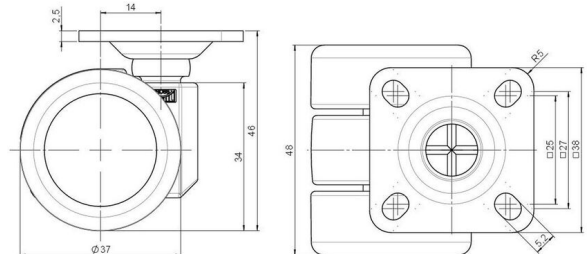

movetto 3

As of: May 23, 2026

Description	Model	Carton Quantity
movetto 3 W	D231	200 pcs per Carton

Technical Details

Product Type	Furniture caster
Wheel diameter	37mm
Load capacity	40kg
Overall height with fixing	46mm
Wheel:	
Wheel type	Soft wheel
Wheel core / tread color	RAL 9005 Jet black / RAL 9005 Jet black
Housing:	
Housing form	unhooded, with neck diameter
Neck diameter	16mm
Housing material	High quality nylon
Housing color	RAL 9005 Jet black
Mobility concept	Freewheel
Fixing	38x38mm Plate
Description	DUK 231 - 2 X 1

Fixings

Compatible with the following available fixings:

No-Noise™ Stem:

- 11x19,5mm with 11,4mm circlip
- 11x19,5mm with 110,6mm circlip

Push fit stems:

- 10x22mm with 10,3mm circlip
- 10x22mm with 10,5mm circlip
- 11x19,5mm with 11,4mm circlip
- 11x19,5mm with 11,8mm circlip
- 11x22mm with 11,4mm circlip
- 11x22mm with 11,6mm circlip
- 11x22mm with 11,8mm circlip

Threaded stems:

- M8x15mm
- M8x25mm
- M10x15mm
- M10x25mm

Square plates:

- 38x38mm
- 55x55mm
- 60x60mm

Caster cup:

- 120x104mm

Caster module:

- 400x70mm