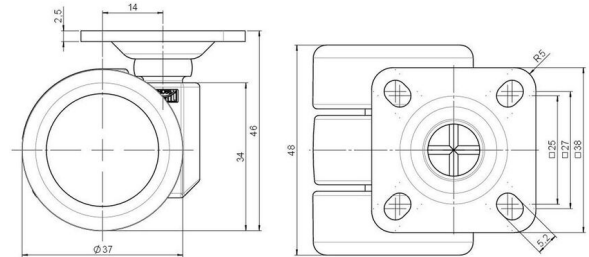

movetto 3

As of: July 07, 2026

Description	Model	Carton Quantity
movetto 3 W	D231	200 pcs per Carton

Technical Details

Product Type	Furniture caster
Wheel diameter	37mm
Load capacity	40kg
Overall height with fixing	46mm
Wheel:	
Wheel type	Soft wheel
Wheel core / tread color	RAL 9005 Jet black / RAL 9005 Jet black
Housing:	
Housing form	unhooded, with neck diameter
Neck diameter	16mm
Housing material	High quality nylon
Housing color	RAL 9005 Jet black
Mobility concept	Freewheel
Fixing	38x38mm Plate
Description	DUK 231 - 2 X 1

Fixings

Compatible with the following available fixings:

No-Noise™ Stem:

- 11x19,5mm with 11,4mm circlip
- 11x19,5mm with 110,6mm circlip

Push fit stems:

- 10x22mm with 10,3mm circlip
- 10x22mm with 10,5mm circlip
- 11x19,5mm with 11,4mm circlip
- 11x19,5mm with 11,8mm circlip
- 11x22mm with 11,4mm circlip
- 11x22mm with 11,6mm circlip
- 11x22mm with 11,8mm circlip

Threaded stems:

- M8x15mm
- M8x25mm
- M10x15mm
- M10x25mm

Square plates:

- 38x38mm
- 55x55mm
- 60x60mm

Caster cup:

- 120x104mm

Caster module:

- 400x70mm