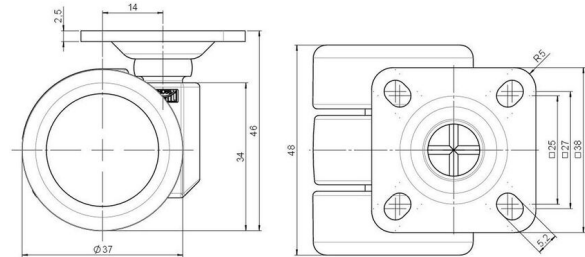

movetto 3

As of: July 07, 2026

Description	Model	Carton Quantity
movetto 3 W	D231	200 pcs per Carton

Technical Details

Product Type	Furniture caster
Wheel diameter	37mm
Load capacity	40kg
Overall height with fixing	46mm
Wheel:	
Wheel type	Soft wheel
Wheel core / tread color	RAL 9005 Jet black / RAL 9005 Jet black
Housing:	
Housing form	unhooded, with neck diameter
Neck diameter	16mm
Housing material	High quality nylon
Housing color	RAL 9005 Jet black
Mobility concept	Freewheel
Fixing	38x38mm Plate
Description	DUK 231 - 2 X 1

Fixings

Compatible with the following available fixings:

No-Noise™ Stem:

- 11x19,5mm with 11,4mm circlip
- 11x19,5mm with 110,6mm circlip

Push fit stems:

- 10x22mm with 10,3mm circlip
- 10x22mm with 10,5mm circlip
- 11x19,5mm with 11,4mm circlip
- 11x19,5mm with 11,8mm circlip
- 11x22mm with 11,4mm circlip
- 11x22mm with 11,6mm circlip
- 11x22mm with 11,8mm circlip

Threaded stems:

- M8x15mm
- M8x25mm
- M10x15mm
- M10x25mm

Square plates:

- 38x38mm
- 55x55mm
- 60x60mm

Caster cup:

- 120x104mm

Caster module:

- 400x70mm