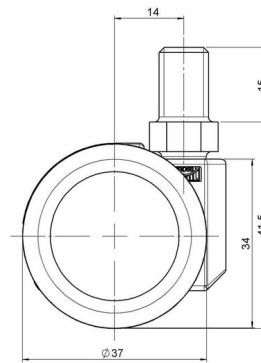

movetto 3

As of: May 05, 2026

Description	Model	Carton Quantity
movetto 3 W	D231	400 pcs per Carton

Technical Details

Product Type	Furniture caster
Wheel diameter	37mm
Load capacity	40kg
Overall height with fixing	42mm
Wheel:	
Wheel type	Soft wheel
Wheel core / tread color	RAL 9005 Jet black / RAL 9005 Jet black
Housing:	
Housing form	unhooded, with neck diameter
Neck diameter	16mm
Housing material	High quality nylon
Housing color	RAL 9005 Jet black
Mobility concept	Freewheel
Fixing	M10x15mm Threaded stem
Description	DUK 231 - 2 X10

Fixings

Compatible with the following available fixings:

No-Noise™ Stem:

- 11x19,5mm with 11,4mm circlip
- 11x19,5mm with 110,6mm circlip

Push fit stems:

- 10x22mm with 10,3mm circlip
- 10x22mm with 10,5mm circlip
- 11x19,5mm with 11,4mm circlip
- 11x19,5mm with 11,8mm circlip
- 11x22mm with 11,4mm circlip
- 11x22mm with 11,6mm circlip
- 11x22mm with 11,8mm circlip

Threaded stems:

- M8x15mm
- M8x25mm
- M10x15mm
- M10x25mm

Square plates:

- 38x38mm
- 55x55mm
- 60x60mm

Caster cup:

- 120x104mm

Caster module:

- 400x70mm