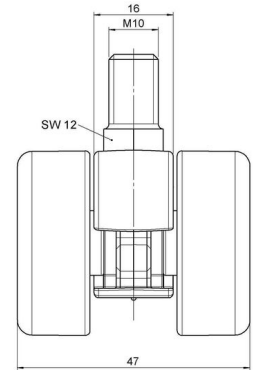

## Technical Details

Product Type	Furniture caster
Wheel diameter	37mm
Load capacity	40kg
Overall height with fixing	42mm
<b>Wheel:</b>	
Wheel type	Soft wheel
Wheel core / tread color	RAL 9005 Jet black / RAL 9005 Jet black
<b>Housing:</b>	
Housing form	unhooded, with neck diameter
Neck diameter	16mm
Housing material	High quality nylon
Housing color	RAL 9005 Jet black
Mobility concept	Freewheel
Fixing	M10x15mm Threaded stem
Description	DUK 231 - 2 X10

### Square plates:

- 38x38mm
- 55x55mm
- 60x60mm

### Caster cup:

- 120x104mm

### Caster module:

- 400x70mm