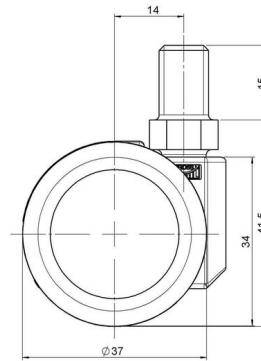

## Technical Details

Product Type	Furniture caster
Wheel diameter	37mm
Load capacity	40kg
Overall height with fixing	42mm
<b>Wheel:</b>	
Wheel type	Soft wheel
Wheel core / tread color	RAL 9005 Jet black / RAL 9005 Jet black
<b>Housing:</b>	
Housing form	unhooded, with neck diameter
Neck diameter	16mm
Housing material	High quality nylon
Housing color	RAL 9005 Jet black
Mobility concept	Freewheel
Fixing	M10x15mm Threaded stem
Description	DUK 231 - 2 X10

### Square plates:

- 38x38mm
- 55x55mm
- 60x60mm

### Caster cup:

- 120x104mm

### Caster module:

- 400x70mm