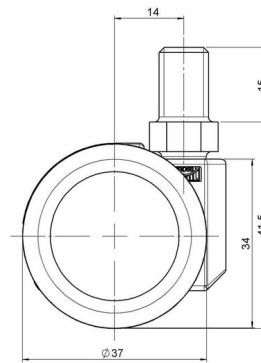

movetto 3

As of: June 24, 2026

Description	Model	Carton Quantity
movetto 3 W	D231	400 pcs per Carton

Technical Details

Product Type	Furniture caster
Wheel diameter	37mm
Load capacity	40kg
Overall height with fixing	42mm
Wheel:	
Wheel type	Soft wheel
Wheel core / tread color	RAL 9005 Jet black / RAL 9005 Jet black
Housing:	
Housing form	unhooded, with neck diameter
Neck diameter	16mm
Housing material	High quality nylon
Housing color	RAL 9005 Jet black
Mobility concept	Freewheel
Fixing	M10x15mm Threaded stem
Description	DUK 231 - 2 X10

Fixings

Compatible with the following available fixings:

No-Noise™ Stem:

- 11x19,5mm with 11,4mm circlip
- 11x19,5mm with 110,6mm circlip

Push fit stems:

- 10x22mm with 10,3mm circlip
- 10x22mm with 10,5mm circlip
- 11x19,5mm with 11,4mm circlip
- 11x19,5mm with 11,8mm circlip
- 11x22mm with 11,4mm circlip
- 11x22mm with 11,6mm circlip
- 11x22mm with 11,8mm circlip

Threaded stems:

- M8x15mm
- M8x25mm
- M10x15mm
- M10x25mm

Square plates:

- 38x38mm
- 55x55mm
- 60x60mm

Caster cup:

- 120x104mm

Caster module:

- 400x70mm