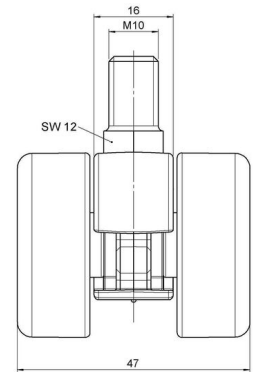

movetto 3

As of: June 24, 2026

Description	Model	Carton Quantity
movetto 3 W	D231	400 pcs per Carton

Technical Details

Product Type	Furniture caster
Wheel diameter	37mm
Load capacity	40kg
Overall height with fixing	42mm
Wheel:	
Wheel type	Soft wheel
Wheel core / tread color	RAL 9005 Jet black / RAL 9005 Jet black
Housing:	
Housing form	unhooded, with neck diameter
Neck diameter	16mm
Housing material	High quality nylon
Housing color	RAL 9005 Jet black
Mobility concept	Freewheel
Fixing	M10x15mm Threaded stem
Description	DUK 231 - 2 X10

Fixings

Compatible with the following available fixings:

No-Noise™ Stem:

- 11x19,5mm with 11,4mm circlip
- 11x19,5mm with 110,6mm circlip

Push fit stems:

- 10x22mm with 10,3mm circlip
- 10x22mm with 10,5mm circlip
- 11x19,5mm with 11,4mm circlip
- 11x19,5mm with 11,8mm circlip
- 11x22mm with 11,4mm circlip
- 11x22mm with 11,6mm circlip
- 11x22mm with 11,8mm circlip

Threaded stems:

- M8x15mm
- M8x25mm
- M10x15mm
- M10x25mm

Square plates:

- 38x38mm
- 55x55mm
- 60x60mm

Caster cup:

- 120x104mm

Caster module:

- 400x70mm