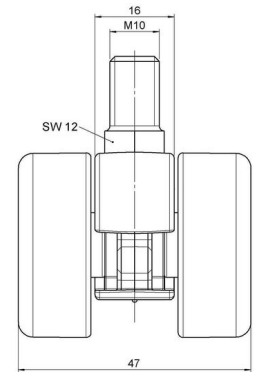

movetto 3

As of: May 05, 2026

Description	Model	Carton Quantity
movetto 3 W	D231	400 pcs per Carton

Technical Details

Product Type	Furniture caster
Wheel diameter	37mm
Load capacity	40kg
Overall height with fixing	42mm
Wheel:	
Wheel type	Soft wheel
Wheel core / tread color	RAL 9005 Jet black / RAL 9005 Jet black
Housing:	
Housing form	unhooded, with neck diameter
Neck diameter	16mm
Housing material	High quality nylon
Housing color	RAL 9005 Jet black
Mobility concept	Freewheel
Fixing	M10x15mm Threaded stem
Description	DUK 231 - 2 X10

Fixings

Compatible with the following available fixings:

No-Noise™ Stem:

- 11x19,5mm with 11,4mm circlip
- 11x19,5mm with 110,6mm circlip

Push fit stems:

- 10x22mm with 10,3mm circlip
- 10x22mm with 10,5mm circlip
- 11x19,5mm with 11,4mm circlip
- 11x19,5mm with 11,8mm circlip
- 11x22mm with 11,4mm circlip
- 11x22mm with 11,6mm circlip
- 11x22mm with 11,8mm circlip

Threaded stems:

- M8x15mm
- M8x25mm
- M10x15mm
- M10x25mm

Square plates:

- 38x38mm
- 55x55mm
- 60x60mm

Caster cup:

- 120x104mm

Caster module:

- 400x70mm