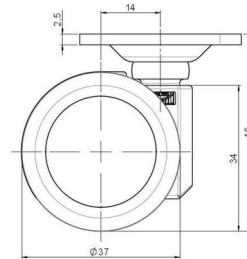

movetto 3 elegance

As of: May 23, 2026

Description	Model	Carton Quantity
movetto 3 W elegance	D231	125 pcs per Carton

Technical Details

Product Type	Furniture caster
Wheel diameter	37mm
Load capacity	70kg
Overall height with fixing	46mm
Wheel:	
Wheel type	Soft wheel
Wheel core / tread color	RAL 9005 Jet black / RAL 9005 Jet black
Housing:	
Housing form	unhooded, with neck diameter
Neck diameter	16mm
Housing material	Zinc die-cast
Housing color	Shiny chrome
Mobility concept	Freewheel
Fixing	38x38mm Plate, 9,5mm
Description	DUZ 231 - 2 X 1

Fixings

Compatible with the following available fixings:

No-Noise™ Stem:

- 11x19,5mm with 11,4mm circlip
- 11x19,5mm with 110,6mm circlip

Push fit stems:

- 10x22mm with 10,3mm circlip
- 10x22mm with 10,5mm circlip
- 11x19,5mm with 11,4mm circlip
- 11x19,5mm with 11,8mm circlip
- 11x22mm with 11,4mm circlip
- 11x22mm with 11,6mm circlip
- 11x22mm with 11,8mm circlip

Threaded stems:

- M8x15mm
- M8x25mm
- M10x15mm
- M10x25mm

Square plates:

- 38x38mm
- 55x55mm
- 60x60mm

Caster cup:

- 120x104mm

Caster module:

- 400x70mm