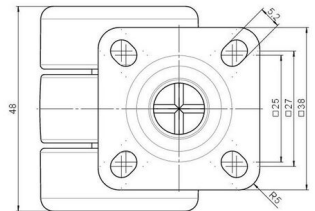

movetto 3 elegance

As of: May 23, 2026

Description	Model	Carton Quantity
movetto 3 W elegance	D231	125 pcs per Carton

Technical Details

Product Type	Furniture caster
Wheel diameter	37mm
Load capacity	70kg
Overall height with fixing	46mm
Wheel:	
Wheel type	Soft wheel
Wheel core / tread color	RAL 9005 Jet black / RAL 9005 Jet black
Housing:	
Housing form	unhooded, with neck diameter
Neck diameter	16mm
Housing material	Zinc die-cast
Housing color	Shiny chrome
Mobility concept	Freewheel
Fixing	38x38mm Plate, 9,5mm
Description	DUZ 231 - 2 X 1

Fixings

Compatible with the following available fixings:

No-Noise™ Stem:

- 11x19,5mm with 11,4mm circlip
- 11x19,5mm with 110,6mm circlip

Push fit stems:

- 10x22mm with 10,3mm circlip
- 10x22mm with 10,5mm circlip
- 11x19,5mm with 11,4mm circlip
- 11x19,5mm with 11,8mm circlip
- 11x22mm with 11,4mm circlip
- 11x22mm with 11,6mm circlip
- 11x22mm with 11,8mm circlip

Threaded stems:

- M8x15mm
- M8x25mm
- M10x15mm
- M10x25mm

Square plates:

- 38x38mm
- 55x55mm
- 60x60mm

Caster cup:

- 120x104mm

Caster module:

- 400x70mm