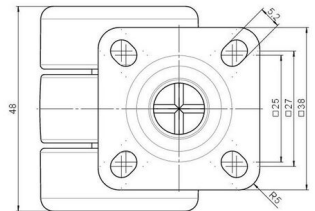

movetto 3 elegance

As of: May 23, 2026

Description	Model	Carton Quantity
movetto 3 W elegance	D231	125 pcs per Carton

Technical Details

Product Type	Furniture caster
Wheel diameter	37mm
Load capacity	70kg
Overall height with fixing	46mm
Wheel:	
Wheel type	Soft wheel
Wheel core / tread color	RAL 9005 Jet black / RAL 9005 Jet black
Housing:	
Housing form	unhooded, with neck diameter
Neck diameter	16mm
Housing material	Zinc die-cast
Housing color	Shiny chrome
Mobility concept	Freewheel
Fixing	38x38mm Plate, 9,5mm
Description	DUZ 231 - 2 X 1