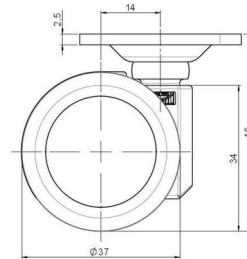

movetto 3 elegance

As of: May 23, 2026

Description	Model	Carton Quantity
movetto 3 W elegance	D231	125 pcs per Carton

Technical Details

Product Type	Furniture caster
Wheel diameter	37mm
Load capacity	70kg
Overall height with fixing	46mm
Wheel:	
Wheel type	Soft wheel
Wheel core / tread color	RAL 9005 Jet black / RAL 9005 Jet black
Housing:	
Housing form	unhooded, with neck diameter
Neck diameter	16mm
Housing material	Zinc die-cast
Housing color	Shiny chrome
Mobility concept	Freewheel
Fixing	38x38mm Plate, 9,5mm
Description	DUZ 231 - 2 X 1