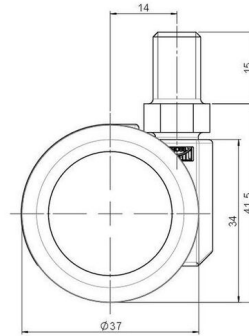

## Technical Details

Product Type	Furniture caster
Wheel diameter	37mm
Load capacity	70kg
Overall height with fixing	41,5mm
<b>Wheel:</b>	
Wheel type	Soft wheel
Wheel core / tread color	RAL 9005 Jet black / RAL 9005 Jet black
<b>Housing:</b>	
Housing form	unhooded, with neck diameter
Neck diameter	16mm
Housing material	Zinc die-cast
Housing color	Shiny chrome
Mobility concept	Freewheel
Fixing	M10x15mm Threaded stem, 9,5mm
Description	DUZ 231 - 2 X10

### Square plates:

- 38x38mm
- 55x55mm
- 60x60mm

### Caster cup:

- 120x104mm

### Caster module:

- 400x70mm