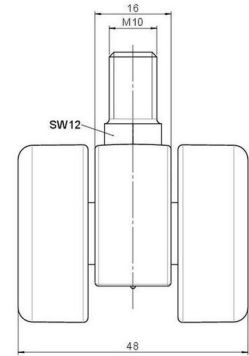

## Technical Details

Product Type	Furniture caster
Wheel diameter	37mm
Load capacity	70kg
Overall height with fixing	41,5mm
<b>Wheel:</b>	
Wheel type	Soft wheel
Wheel core / tread color	RAL 9005 Jet black / RAL 9005 Jet black
<b>Housing:</b>	
Housing form	unhooded, with neck diameter
Neck diameter	16mm
Housing material	Zinc die-cast
Housing color	Shiny chrome
Mobility concept	Freewheel
Fixing	M10x15mm Threaded stem, 9,5mm
Description	DUZ 231 - 2 X10

### Square plates:

- 38x38mm
- 55x55mm
- 60x60mm

### Caster cup:

- 120x104mm

### Caster module:

- 400x70mm