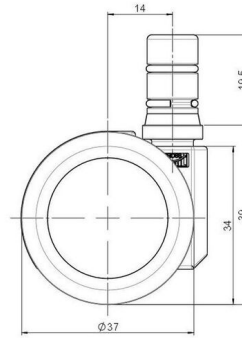

## Technical Details

Product Type	Furniture caster
Wheel diameter	37mm
Load capacity	70kg
Overall height with fixing	39mm
<b>Wheel:</b>	
Wheel type	Soft wheel
Wheel core / tread color	RAL 9005 Jet black / RAL 9005 Jet black
<b>Housing:</b>	
Housing form	unhooded, with neck diameter
Neck diameter	16mm
Housing material	Zinc die-cast
Housing color	Shiny chrome
Mobility concept	Freewheel
Fixing	No-Noise™ Stem, 11x19,5mm Push fit stem with double circlips, 11,4mm
Description	DUZ 231 - 2X2NN

### Square plates:

- 38x38mm
- 55x55mm
- 60x60mm

### Caster cup:

- 120x104mm

### Caster module:

- 400x70mm