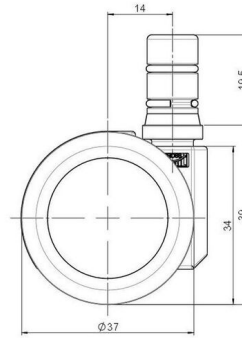

movetto 3 elegance

As of: May 23, 2026

Description	Model	Carton Quantity
movetto 3 W elegance	D231	150 pcs per Carton

Technical Details

Product Type	Furniture caster
Wheel diameter	37mm
Load capacity	70kg
Overall height with fixing	39mm
Wheel:	
Wheel type	Soft wheel
Wheel core / tread color	RAL 9005 Jet black / RAL 9005 Jet black
Housing:	
Housing form	unhooded, with neck diameter
Neck diameter	16mm
Housing material	Zinc die-cast
Housing color	Shiny chrome
Mobility concept	Freewheel
Fixing	No-Noise™ Stem, 11x19,5mm Push fit stem with double circlips, 11,4mm
Description	DUZ 231 - 2X2NN

Fixings

Compatible with the following available fixings:

No-Noise™ Stem:

- 11x19,5mm with 11,4mm circlip
- 11x19,5mm with 110,6mm circlip

Push fit stems:

- 10x22mm with 10,3mm circlip
- 10x22mm with 10,5mm circlip
- 11x19,5mm with 11,4mm circlip
- 11x19,5mm with 11,8mm circlip
- 11x22mm with 11,4mm circlip
- 11x22mm with 11,6mm circlip
- 11x22mm with 11,8mm circlip

Threaded stems:

- M8x15mm
- M8x25mm
- M10x15mm
- M10x25mm

Square plates:

- 38x38mm
- 55x55mm
- 60x60mm

Caster cup:

- 120x104mm

Caster module:

- 400x70mm