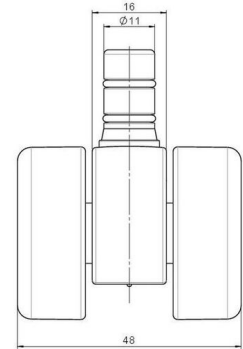

movetto 3 elegance

As of: May 23, 2026

Description	Model	Carton Quantity
movetto 3 W elegance	D231	150 pcs per Carton

Technical Details

Product Type	Furniture caster
Wheel diameter	37mm
Load capacity	70kg
Overall height with fixing	39mm
Wheel:	
Wheel type	Soft wheel
Wheel core / tread color	RAL 9005 Jet black / RAL 9005 Jet black
Housing:	
Housing form	unhooded, with neck diameter
Neck diameter	16mm
Housing material	Zinc die-cast
Housing color	Shiny chrome
Mobility concept	Freewheel
Fixing	No-Noise™ Stem, 11x19,5mm Push fit stem with double circlips, 11,4mm
Description	DUZ 231 - 2X2NN

Fixings

Compatible with the following available fixings:

No-Noise™ Stem:

- 11x19,5mm with 11,4mm circlip
- 11x19,5mm with 110,6mm circlip

Push fit stems:

- 10x22mm with 10,3mm circlip
- 10x22mm with 10,5mm circlip
- 11x19,5mm with 11,4mm circlip
- 11x19,5mm with 11,8mm circlip
- 11x22mm with 11,4mm circlip
- 11x22mm with 11,6mm circlip
- 11x22mm with 11,8mm circlip

Threaded stems:

- M8x15mm
- M8x25mm
- M10x15mm
- M10x25mm

Square plates:

- 38x38mm
- 55x55mm
- 60x60mm

Caster cup:

- 120x104mm

Caster module:

- 400x70mm