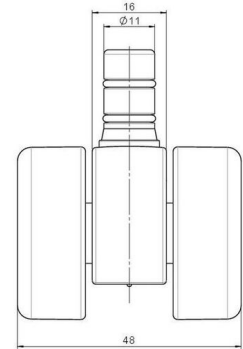

## Technical Details

Product Type	Furniture caster
Wheel diameter	37mm
Load capacity	70kg
Overall height with fixing	39mm
<b>Wheel:</b>	
Wheel type	Soft wheel
Wheel core / tread color	RAL 9005 Jet black / RAL 9005 Jet black
<b>Housing:</b>	
Housing form	unhooded, with neck diameter
Neck diameter	16mm
Housing material	Zinc die-cast
Housing color	Shiny chrome
Mobility concept	Freewheel
Fixing	No-Noise™ Stem, 11x19,5mm Push fit stem with double circlips, 11,4mm
Description	DUZ 231 - 2X2NN

### Square plates:

- 38x38mm
- 55x55mm
- 60x60mm

### Caster cup:

- 120x104mm

### Caster module:

- 400x70mm