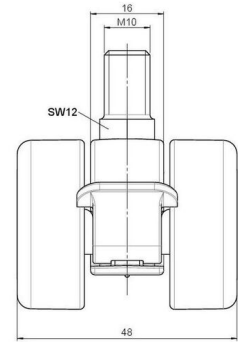

## Technical Details

Product Type	Furniture caster
Wheel diameter	37mm
Load capacity	40kg
Overall height with fixing	41,5mm
<b>Wheel:</b>	
Wheel type	Soft wheel
Wheel core / tread color	RAL 9005 Jet black / RAL 7022 Umbra grey
<b>Housing:</b>	
Housing form	unhooded, with neck diameter
Neck diameter	16mm
Housing material	High quality nylon
Housing color	RAL 9005 Jet black
Mobility concept	Stopper brake
Fixing	M10x15mm Threaded stem, 9,5mm
Description	DUKF231 - 2 X10

### Square plates:

- 38x38mm
- 55x55mm
- 60x60mm

### Caster cup:

- 120x104mm

### Caster module:

- 400x70mm