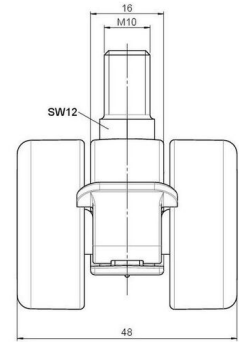

movetto 3

As of: May 23, 2026

Description	Model	Carton Quantity
movetto 3 W F	D231	400 pcs per Carton

Technical Details

Product Type	Furniture caster
Wheel diameter	37mm
Load capacity	40kg
Overall height with fixing	41,5mm
Wheel:	
Wheel type	Soft wheel
Wheel core / tread color	RAL 9005 Jet black / RAL 7022 Umbra grey
Housing:	
Housing form	unhooded, with neck diameter
Neck diameter	16mm
Housing material	High quality nylon
Housing color	RAL 9005 Jet black
Mobility concept	Stopper brake
Fixing	M10x15mm Threaded stem, 9,5mm
Description	DUKF231 - 2 X10

Fixings

Compatible with the following available fixings:

No-Noise™ Stem:

- 11x19,5mm with 11,4mm circlip
- 11x19,5mm with 110,6mm circlip

Push fit stems:

- 10x22mm with 10,3mm circlip
- 10x22mm with 10,5mm circlip
- 11x19,5mm with 11,4mm circlip
- 11x19,5mm with 11,8mm circlip
- 11x22mm with 11,4mm circlip
- 11x22mm with 11,6mm circlip
- 11x22mm with 11,8mm circlip

Threaded stems:

- M8x15mm
- M8x25mm
- M10x15mm
- M10x25mm

Square plates:

- 38x38mm
- 55x55mm
- 60x60mm

Caster cup:

- 120x104mm

Caster module:

- 400x70mm