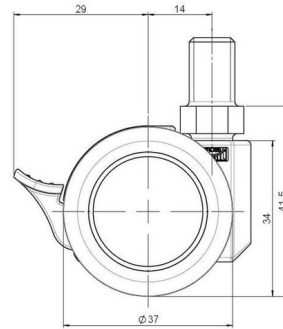

## Technical Details

Product Type	Furniture caster
Wheel diameter	37mm
Load capacity	40kg
Overall height with fixing	41,5mm
<b>Wheel:</b>	
Wheel type	Soft wheel
Wheel core / tread color	RAL 9005 Jet black / RAL 7022 Umbra grey
<b>Housing:</b>	
Housing form	unhooded, with neck diameter
Neck diameter	16mm
Housing material	High quality nylon
Housing color	RAL 9005 Jet black
Mobility concept	Stopper brake
Fixing	M10x15mm Threaded stem, 9,5mm
Description	DUKF231 - 2 X10

### Square plates:

- 38x38mm
- 55x55mm
- 60x60mm

### Caster cup:

- 120x104mm

### Caster module:

- 400x70mm