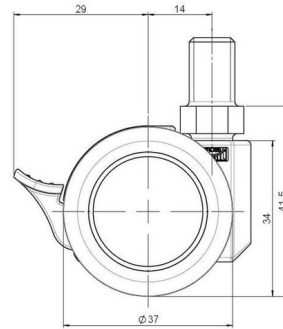

movetto 3

As of: May 23, 2026

Description	Model	Carton Quantity
movetto 3 W F	D231	400 pcs per Carton

Technical Details

Product Type	Furniture caster
Wheel diameter	37mm
Load capacity	40kg
Overall height with fixing	41,5mm
Wheel:	
Wheel type	Soft wheel
Wheel core / tread color	RAL 9005 Jet black / RAL 7022 Umbra grey
Housing:	
Housing form	unhooded, with neck diameter
Neck diameter	16mm
Housing material	High quality nylon
Housing color	RAL 9005 Jet black
Mobility concept	Stopper brake
Fixing	M10x15mm Threaded stem, 9,5mm
Description	DUKF231 - 2 X10

Fixings

Compatible with the following available fixings:

No-Noise™ Stem:

- 11x19,5mm with 11,4mm circlip
- 11x19,5mm with 110,6mm circlip

Push fit stems:

- 10x22mm with 10,3mm circlip
- 10x22mm with 10,5mm circlip
- 11x19,5mm with 11,4mm circlip
- 11x19,5mm with 11,8mm circlip
- 11x22mm with 11,4mm circlip
- 11x22mm with 11,6mm circlip
- 11x22mm with 11,8mm circlip

Threaded stems:

- M8x15mm
- M8x25mm
- M10x15mm
- M10x25mm

Square plates:

- 38x38mm
- 55x55mm
- 60x60mm

Caster cup:

- 120x104mm

Caster module:

- 400x70mm