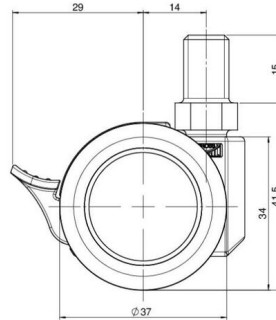

movetto 3

As of: May 23, 2026

Description	Model	Carton Quantity
movetto 3 W F	D231	200 pcs per Carton

Technical Details

Product Type	Furniture caster
Wheel diameter	37mm
Load capacity	40kg
Overall height with fixing	41,5mm
Wheel:	
Wheel type	Soft wheel
Wheel core / tread color	RAL 9005 Jet black / RAL 9005 Jet black
Housing:	
Housing form	unhooded, with neck diameter
Neck diameter	16mm
Housing material	High quality nylon
Housing color	RAL 9005 Jet black
Mobility concept	Stopper brake
Fixing	M10x15mm Threaded stem
Description	DUKF231 - 2 X10