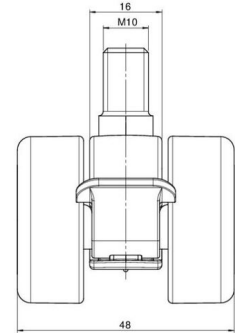

## Technical Details

Product Type	Furniture caster
Wheel diameter	37mm
Load capacity	40kg
Overall height with fixing	41,5mm
<b>Wheel:</b>	
Wheel type	Soft wheel
Wheel core / tread color	RAL 9005 Jet black / RAL 9005 Jet black
<b>Housing:</b>	
Housing form	unhooded, with neck diameter
Neck diameter	16mm
Housing material	High quality nylon
Housing color	RAL 9005 Jet black
Mobility concept	Stopper brake
Fixing	M10x15mm Threaded stem
Description	DUKF231 - 2 X10

### Square plates:

- 38x38mm
- 55x55mm
- 60x60mm

### Caster cup:

- 120x104mm

### Caster module:

- 400x70mm