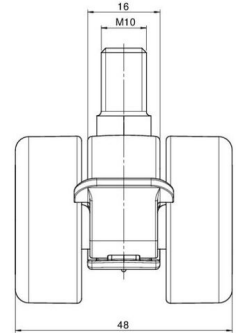

movetto 3

As of: May 23, 2026

Description	Model	Carton Quantity
movetto 3 W F	D231	200 pcs per Carton

Technical Details

Product Type	Furniture caster
Wheel diameter	37mm
Load capacity	40kg
Overall height with fixing	41,5mm
Wheel:	
Wheel type	Soft wheel
Wheel core / tread color	RAL 9005 Jet black / RAL 9005 Jet black
Housing:	
Housing form	unhooded, with neck diameter
Neck diameter	16mm
Housing material	High quality nylon
Housing color	RAL 9005 Jet black
Mobility concept	Stopper brake
Fixing	M10x15mm Threaded stem
Description	DUKF231 - 2 X10

Fixings

Compatible with the following available fixings:

No-Noise™ Stem:

- 11x19,5mm with 11,4mm circlip
- 11x19,5mm with 110,6mm circlip

Push fit stems:

- 10x22mm with 10,3mm circlip
- 10x22mm with 10,5mm circlip
- 11x19,5mm with 11,4mm circlip
- 11x19,5mm with 11,8mm circlip
- 11x22mm with 11,4mm circlip
- 11x22mm with 11,6mm circlip
- 11x22mm with 11,8mm circlip

Threaded stems:

- M8x15mm
- M8x25mm
- M10x15mm
- M10x25mm

Square plates:

- 38x38mm
- 55x55mm
- 60x60mm

Caster cup:

- 120x104mm

Caster module:

- 400x70mm