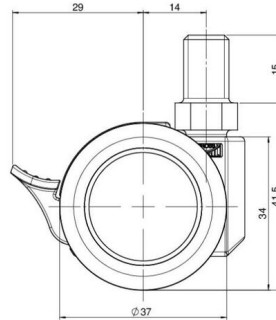

movetto 3

As of: May 23, 2026

Description	Model	Carton Quantity
movetto 3 W F	D231	200 pcs per Carton

Technical Details

Product Type	Furniture caster
Wheel diameter	37mm
Load capacity	40kg
Overall height with fixing	41,5mm
Wheel:	
Wheel type	Soft wheel
Wheel core / tread color	RAL 9005 Jet black / RAL 9005 Jet black
Housing:	
Housing form	unhooded, with neck diameter
Neck diameter	16mm
Housing material	High quality nylon
Housing color	RAL 9005 Jet black
Mobility concept	Stopper brake
Fixing	M10x15mm Threaded stem
Description	DUKF231 - 2 X10

Fixings

Compatible with the following available fixings:

No-Noise™ Stem:

- 11x19,5mm with 11,4mm circlip
- 11x19,5mm with 110,6mm circlip

Push fit stems:

- 10x22mm with 10,3mm circlip
- 10x22mm with 10,5mm circlip
- 11x19,5mm with 11,4mm circlip
- 11x19,5mm with 11,8mm circlip
- 11x22mm with 11,4mm circlip
- 11x22mm with 11,6mm circlip
- 11x22mm with 11,8mm circlip

Threaded stems:

- M8x15mm
- M8x25mm
- M10x15mm
- M10x25mm

Square plates:

- 38x38mm
- 55x55mm
- 60x60mm

Caster cup:

- 120x104mm

Caster module:

- 400x70mm