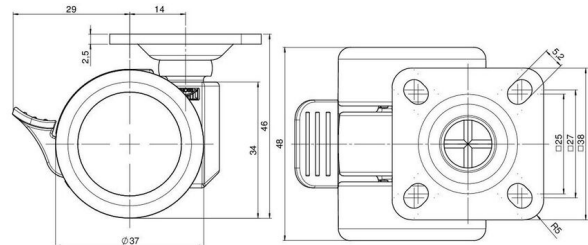

movetto 3

As of: July 07, 2026

Description	Model	Carton Quantity
movetto 3 W F	D231	200 pcs per Carton

Technical Details

Product Type	Furniture caster
Wheel diameter	37mm
Load capacity	40kg
Overall height with fixing	46mm
Wheel:	
Wheel type	Soft wheel
Wheel core / tread color	RAL 9005 Jet black / RAL 9005 Jet black
Housing:	
Housing form	unhooded, with neck diameter
Neck diameter	16mm
Housing material	High quality nylon
Housing color	RAL 9005 Jet black
Mobility concept	Stopper brake
Fixing	38x38mm Plate, 9,5mm
Description	DUKF231 - 2 X 1

Fixings

Compatible with the following available fixings:

No-Noise™ Stem:

- 11x19,5mm with 11,4mm circlip
- 11x19,5mm with 110,6mm circlip

Push fit stems:

- 10x22mm with 10,3mm circlip
- 10x22mm with 10,5mm circlip
- 11x19,5mm with 11,4mm circlip
- 11x19,5mm with 11,8mm circlip
- 11x22mm with 11,4mm circlip
- 11x22mm with 11,6mm circlip
- 11x22mm with 11,8mm circlip

Threaded stems:

- M8x15mm
- M8x25mm
- M10x15mm
- M10x25mm

Square plates:

- 38x38mm
- 55x55mm
- 60x60mm

Caster cup:

- 120x104mm

Caster module:

- 400x70mm