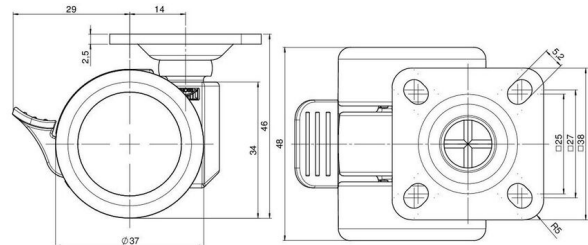

movetto 3

As of: April 05, 2026

Description	Model	Carton Quantity
movetto 3 W F	D231	200 pcs per Carton

Technical Details

Product Type	Furniture caster
Wheel diameter	37mm
Load capacity	40kg
Overall height with fixing	46mm
Wheel:	
Wheel type	Soft wheel
Wheel core / tread color	RAL 9005 Jet black / RAL 9005 Jet black
Housing:	
Housing form	unhooded, with neck diameter
Neck diameter	16mm
Housing material	High quality nylon
Housing color	RAL 9005 Jet black
Mobility concept	Stopper brake
Fixing	38x38mm Plate, 9,5mm
Description	DUKF231 - 2 X 1

Fixings

Compatible with the following available fixings:

No-Noise™ Stem:

- 11x19,5mm with 11,4mm circlip
- 11x19,5mm with 110,6mm circlip

Push fit stems:

- 10x22mm with 10,3mm circlip
- 10x22mm with 10,5mm circlip
- 11x19,5mm with 11,4mm circlip
- 11x19,5mm with 11,8mm circlip
- 11x22mm with 11,4mm circlip
- 11x22mm with 11,6mm circlip
- 11x22mm with 11,8mm circlip

Threaded stems:

- M8x15mm
- M8x25mm
- M10x15mm
- M10x25mm

Square plates:

- 38x38mm
- 55x55mm
- 60x60mm

Caster cup:

- 120x104mm

Caster module:

- 400x70mm