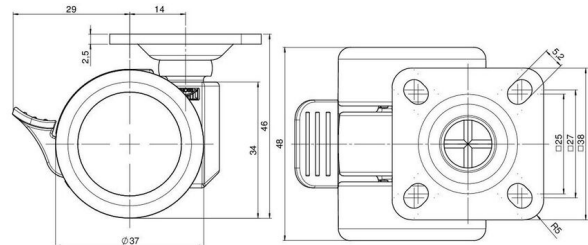

movetto 3

As of: May 23, 2026

| Description | Model | Carton Quantity |
|---------------|-------|--------------------|
| movetto 3 W F | D231 | 200 pcs per Carton |

Technical Details

| | |
|----------------------------|-----------------------------------------|
| Product Type | Furniture caster |
| Wheel diameter | 37mm |
| Load capacity | 40kg |
| Overall height with fixing | 46mm |
| Wheel: | |
| Wheel type | Soft wheel |
| Wheel core / tread color | RAL 9005 Jet black / RAL 9005 Jet black |
| Housing: | |
| Housing form | unhooded, with neck diameter |
| Neck diameter | 16mm |
| Housing material | High quality nylon |
| Housing color | RAL 9005 Jet black |
| Mobility concept | Stopper brake |
| Fixing | 38x38mm Plate, 9,5mm |
| Description | DUKF231 - 2 X 1 |

Fixings

Compatible with the following available fixings:

No-Noise™ Stem:

- 11x19,5mm with 11,4mm circlip
- 11x19,5mm with 110,6mm circlip

Push fit stems:

- 10x22mm with 10,3mm circlip
- 10x22mm with 10,5mm circlip
- 11x19,5mm with 11,4mm circlip
- 11x19,5mm with 11,8mm circlip
- 11x22mm with 11,4mm circlip
- 11x22mm with 11,6mm circlip
- 11x22mm with 11,8mm circlip

Threaded stems:

- M8x15mm
- M8x25mm
- M10x15mm
- M10x25mm

Square plates:

- 38x38mm
- 55x55mm
- 60x60mm

Caster cup:

- 120x104mm

Caster module:

- 400x70mm