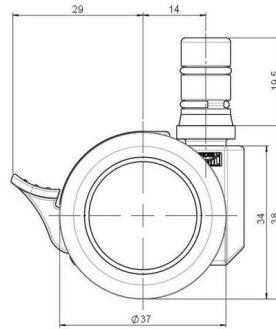

movetto 3

As of: June 24, 2026

Description	Model	Carton Quantity
movetto 3 W F	D231	400 pcs per Carton

Technical Details

Product Type	Furniture caster
Wheel diameter	37mm
Load capacity	40kg
Overall height with fixing	38mm
Wheel:	
Wheel type	Soft wheel
Wheel core / tread color	RAL 9005 Jet black / RAL 7022 Umbra grey
Housing:	
Housing form	unhooded, with neck diameter
Neck diameter	16mm
Housing material	High quality nylon
Housing color	RAL 9005 Jet black
Mobility concept	Stopper brake
Fixing	No-Noise™ Stem, 11x19,5mm Push fit stem with double circlips, 11,4mm
Description	DUKF231 - 2X2NN

Fixings

Compatible with the following available fixings:

No-Noise™ Stem:

- 11x19,5mm with 11,4mm circlip
- 11x19,5mm with 110,6mm circlip

Push fit stems:

- 10x22mm with 10,3mm circlip
- 10x22mm with 10,5mm circlip
- 11x19,5mm with 11,4mm circlip
- 11x19,5mm with 11,8mm circlip
- 11x22mm with 11,4mm circlip
- 11x22mm with 11,6mm circlip
- 11x22mm with 11,8mm circlip

Threaded stems:

- M8x15mm
- M8x25mm
- M10x15mm
- M10x25mm

Square plates:

- 38x38mm
- 55x55mm
- 60x60mm

Caster cup:

- 120x104mm

Caster module:

- 400x70mm