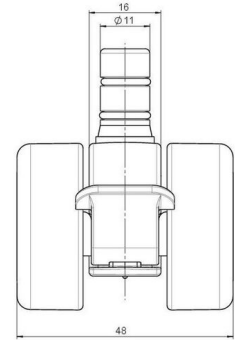

movetto 3

As of: June 24, 2026

Description	Model	Carton Quantity
movetto 3 W F	D231	400 pcs per Carton

Technical Details

Product Type	Furniture caster
Wheel diameter	37mm
Load capacity	40kg
Overall height with fixing	38mm
Wheel:	
Wheel type	Soft wheel
Wheel core / tread color	RAL 9005 Jet black / RAL 7022 Umbra grey
Housing:	
Housing form	unhooded, with neck diameter
Neck diameter	16mm
Housing material	High quality nylon
Housing color	RAL 9005 Jet black
Mobility concept	Stopper brake
Fixing	No-Noise™ Stem, 11x19,5mm Push fit stem with double circlips, 11,4mm
Description	DUKF231 - 2X2NN

Fixings

Compatible with the following available fixings:

No-Noise™ Stem:

- 11x19,5mm with 11,4mm circlip
- 11x19,5mm with 110,6mm circlip

Push fit stems:

- 10x22mm with 10,3mm circlip
- 10x22mm with 10,5mm circlip
- 11x19,5mm with 11,4mm circlip
- 11x19,5mm with 11,8mm circlip
- 11x22mm with 11,4mm circlip
- 11x22mm with 11,6mm circlip
- 11x22mm with 11,8mm circlip

Threaded stems:

- M8x15mm
- M8x25mm
- M10x15mm
- M10x25mm

Square plates:

- 38x38mm
- 55x55mm
- 60x60mm

Caster cup:

- 120x104mm

Caster module:

- 400x70mm