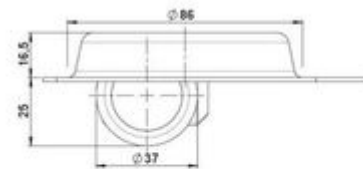

## Technical Details

Product Type	Furniture caster
Wheel diameter	37mm
Load capacity	40kg
Overall height with fixing	25mm
<b>Wheel:</b>	
Wheel type	Soft wheel
Wheel core / tread color	RAL 9005 Jet black / RAL 7022 Umbra grey
<b>Housing:</b>	
Housing form	unhooded, with neck diameter
Neck diameter	16mm
Housing material	High quality nylon
Housing color	RAL 9005 Jet black
Mobility concept	Freewheel
Fixing	120x104mm Rollenteller, 9,5mm
Description	DUK 231 - 2 RT

### Square plates:

- 38x38mm
- 55x55mm
- 60x60mm

### Caster cup:

- 120x104mm

### Caster module:

- 400x70mm