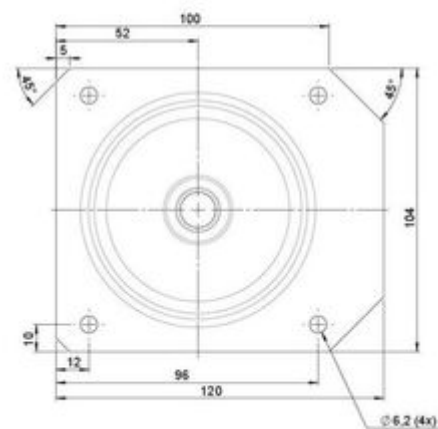

## Technical Details

Product Type	Furniture caster
Wheel diameter	37mm
Load capacity	40kg
Overall height with fixing	25mm
<b>Wheel:</b>	
Wheel type	Soft wheel
Wheel core / tread color	RAL 9005 Jet black / RAL 7022 Umbra grey
<b>Housing:</b>	
Housing form	unhooded, with neck diameter
Neck diameter	16mm
Housing material	High quality nylon
Housing color	RAL 9005 Jet black
Mobility concept	Freewheel
Fixing	120x104mm Rollenteller, 9,5mm
Description	DUK 231 - 2 RT

### Square plates:

- 38x38mm
- 55x55mm
- 60x60mm

### Caster cup:

- 120x104mm

### Caster module:

- 400x70mm