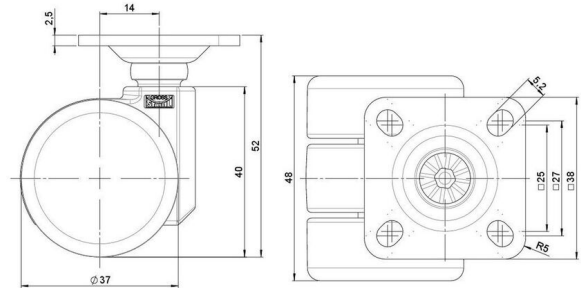

movetto 8

As of: July 02, 2026

Description movetto 8 H	Model D230	Carton Quantity 200 pcs per Carton
-----------------------------------	----------------------	--

Technical Details

Product Type	Furniture caster
Wheel diameter	37mm
Load capacity	70kg
Overall height with fixing	52mm
Wheel:	
Wheel type	Hard wheel
Wheel color	RAL 9005 Jet black
Housing:	
Housing form	unhooded, with neck diameter
Neck diameter	16mm
Housing material	High quality nylon
Housing color	RAL 9005 Jet black
Mobility concept	Freewheel
Fixing	38x38mm Plate
Description	DDK 230 - 3 X 1

Fixings

Compatible with the following available fixings:

No-Noise™ Stem:

- 11x19,5mm with 11,4mm circlip
- 11x19,5mm with 110,6mm circlip

Push fit stems:

- 10x22mm with 10,3mm circlip
- 10x22mm with 10,5mm circlip
- 11x19,5mm with 11,4mm circlip
- 11x19,5mm with 11,8mm circlip
- 11x22mm with 11,4mm circlip
- 11x22mm with 11,6mm circlip
- 11x22mm with 11,8mm circlip

Threaded stems:

- M8x15mm
- M8x20mm
- M8x25mm
- M10x15mm
- M10x20mm
- M10x25mm
- M10x30mm
- M10x40mm
- M12x20mm

Square plates:

- 38x38mm
- 55x55mm
- 60x60mm

Caster cup:

- 120x104mm

Caster module:

- 400x70mm