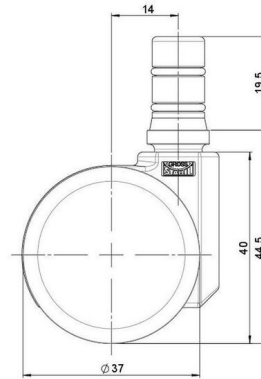

movetto 8

As of: July 02, 2026

Description	Model	Carton Quantity
movetto 8 H	D230	200 pcs per Carton

Technical Details

Product Type	Furniture caster
Wheel diameter	37mm
Load capacity	70kg
Overall height with fixing	44,5mm
Wheel:	
Wheel type	Hard wheel
Wheel color	RAL 9005 Jet black
Housing:	
Housing form	unhooded, with neck diameter
Neck diameter	16mm
Housing material	High quality nylon
Housing color	RAL 9005 Jet black
Mobility concept	Freewheel
Fixing	No-Noise™ Stem, 11x19,5mm Push fit stem with double circlips, 11,4mm
Description	DDK 230 - 3X2NN

Fixings

Compatible with the following available fixings:

No-Noise™ Stem:

- 11x19,5mm with 11,4mm circlip
- 11x19,5mm with 110,6mm circlip

Push fit stems:

- 10x22mm with 10,3mm circlip
- 10x22mm with 10,5mm circlip
- 11x19,5mm with 11,4mm circlip
- 11x19,5mm with 11,8mm circlip
- 11x22mm with 11,4mm circlip
- 11x22mm with 11,6mm circlip
- 11x22mm with 11,8mm circlip

Threaded stems:

- M8x15mm
- M8x20mm
- M8x25mm
- M10x15mm
- M10x20mm
- M10x25mm
- M10x30mm
- M10x40mm
- M12x20mm

Square plates:

- 38x38mm
- 55x55mm
- 60x60mm

Caster cup:

- 120x104mm

Caster module:

- 400x70mm