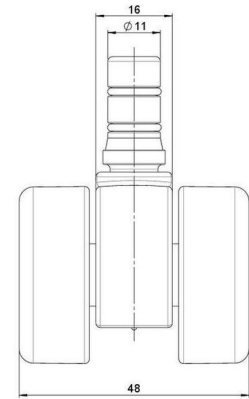

movetto 8

As of: July 02, 2026

Description	Model	Carton Quantity
movetto 8 H	D230	200 pcs per Carton

Technical Details

Product Type	Furniture caster
Wheel diameter	37mm
Load capacity	70kg
Overall height with fixing	44,5mm
Wheel:	
Wheel type	Hard wheel
Wheel color	RAL 9005 Jet black
Housing:	
Housing form	unhooded, with neck diameter
Neck diameter	16mm
Housing material	High quality nylon
Housing color	RAL 9005 Jet black
Mobility concept	Freewheel
Fixing	No-Noise™ Stem, 11x19,5mm Push fit stem with double circlips, 11,4mm
Description	DDK 230 - 3X2NN

Fixings

Compatible with the following available fixings:

No-Noise™ Stem:

- 11x19,5mm with 11,4mm circlip
- 11x19,5mm with 110,6mm circlip

Push fit stems:

- 10x22mm with 10,3mm circlip
- 10x22mm with 10,5mm circlip
- 11x19,5mm with 11,4mm circlip
- 11x19,5mm with 11,8mm circlip
- 11x22mm with 11,4mm circlip
- 11x22mm with 11,6mm circlip
- 11x22mm with 11,8mm circlip

Threaded stems:

- M8x15mm
- M8x20mm
- M8x25mm
- M10x15mm
- M10x20mm
- M10x25mm
- M10x30mm
- M10x40mm
- M12x20mm

Square plates:

- 38x38mm
- 55x55mm
- 60x60mm

Caster cup:

- 120x104mm

Caster module:

- 400x70mm