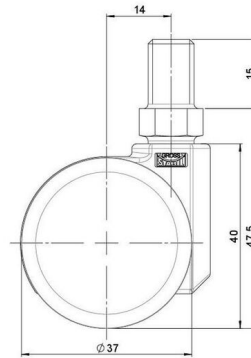

movetto 8

As of: June 24, 2026

Description	Model	Carton Quantity
movetto 8 H	D230	200 pcs per Carton

Technical Details

Product Type	Furniture caster
Wheel diameter	37mm
Load capacity	70kg
Overall height with fixing	47,5mm
Wheel:	
Wheel type	Hard wheel
Wheel color	RAL 9005 Jet black
Housing:	
Housing form	unhooded, with neck diameter
Neck diameter	16mm
Housing material	High quality nylon
Housing color	RAL 9005 Jet black
Mobility concept	Freewheel
Fixing	M10x15mm Threaded stem
Description	DDK 230 - 3 X10

Fixings

Compatible with the following available fixings:

No-Noise™ Stem:

- 11x19,5mm with 11,4mm circlip
- 11x19,5mm with 110,6mm circlip

Push fit stems:

- 10x22mm with 10,3mm circlip
- 10x22mm with 10,5mm circlip
- 11x19,5mm with 11,4mm circlip
- 11x19,5mm with 11,8mm circlip
- 11x22mm with 11,4mm circlip
- 11x22mm with 11,6mm circlip
- 11x22mm with 11,8mm circlip

Threaded stems:

- M8x15mm
- M8x20mm
- M8x25mm
- M10x15mm
- M10x20mm
- M10x25mm
- M10x30mm
- M10x40mm
- M12x20mm

Square plates:

- 38x38mm
- 55x55mm
- 60x60mm

Caster cup:

- 120x104mm

Caster module:

- 400x70mm