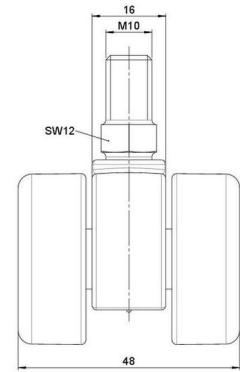

movetto 8

As of: June 24, 2026

Description	Model	Carton Quantity
movetto 8 H	D230	200 pcs per Carton

Technical Details

Product Type	Furniture caster
Wheel diameter	37mm
Load capacity	70kg
Overall height with fixing	47,5mm
Wheel:	
Wheel type	Hard wheel
Wheel color	RAL 9005 Jet black
Housing:	
Housing form	unhooded, with neck diameter
Neck diameter	16mm
Housing material	High quality nylon
Housing color	RAL 9005 Jet black
Mobility concept	Freewheel
Fixing	M10x15mm Threaded stem
Description	DDK 230 - 3 X10

Fixings

Compatible with the following available fixings:

No-Noise™ Stem:

- 11x19,5mm with 11,4mm circlip
- 11x19,5mm with 110,6mm circlip

Push fit stems:

- 10x22mm with 10,3mm circlip
- 10x22mm with 10,5mm circlip
- 11x19,5mm with 11,4mm circlip
- 11x19,5mm with 11,8mm circlip
- 11x22mm with 11,4mm circlip
- 11x22mm with 11,6mm circlip
- 11x22mm with 11,8mm circlip

Threaded stems:

- M8x15mm
- M8x20mm
- M8x25mm
- M10x15mm
- M10x20mm
- M10x25mm
- M10x30mm
- M10x40mm
- M12x20mm

Square plates:

- 38x38mm
- 55x55mm
- 60x60mm

Caster cup:

- 120x104mm

Caster module:

- 400x70mm