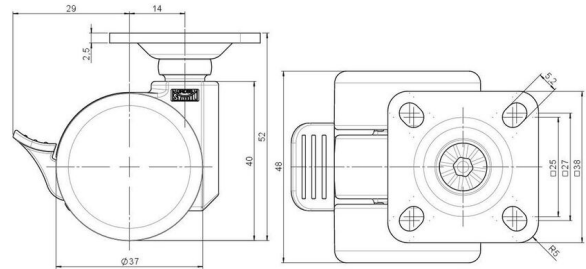

movetto 8

As of: July 02, 2026

Description	Model	Carton Quantity
movetto 8 H F	D230	200 pcs per Carton

Technical Details

Product Type	Furniture caster
Wheel diameter	37mm
Load capacity	70kg
Overall height with fixing	52mm
Wheel:	
Wheel type	Hard wheel
Wheel color	RAL 9005 Jet black
Housing:	
Housing form	unhooded, with neck diameter
Neck diameter	16mm
Housing material	High quality nylon
Housing color	RAL 9005 Jet black
Mobility concept	Stopper brake
Fixing	38x38mm Plate
Description	DDKF230 - 3 X 1

Fixings

Compatible with the following available fixings:

No-Noise™ Stem:

- 11x19,5mm with 11,4mm circlip
- 11x19,5mm with 110,6mm circlip

Push fit stems:

- 10x22mm with 10,3mm circlip
- 10x22mm with 10,5mm circlip
- 11x19,5mm with 11,4mm circlip
- 11x19,5mm with 11,8mm circlip
- 11x22mm with 11,4mm circlip
- 11x22mm with 11,6mm circlip
- 11x22mm with 11,8mm circlip

Threaded stems:

- M8x15mm
- M8x20mm
- M8x25mm
- M10x15mm
- M10x20mm
- M10x25mm
- M10x30mm
- M10x40mm
- M12x20mm

Square plates:

- 38x38mm
- 55x55mm
- 60x60mm

Caster cup:

- 120x104mm

Caster module:

- 400x70mm