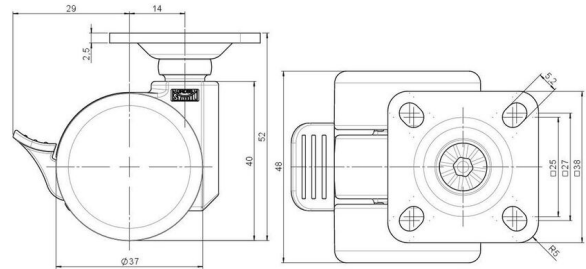

movetto 8

As of: May 18, 2026

| Description | Model | Carton Quantity |
|---------------|-------|--------------------|
| movetto 8 H F | D230 | 200 pcs per Carton |

Technical Details

| | |
|----------------------------|------------------------------|
| Product Type | Furniture caster |
| Wheel diameter | 37mm |
| Load capacity | 70kg |
| Overall height with fixing | 52mm |
| Wheel: | |
| Wheel type | Hard wheel |
| Wheel color | RAL 9005 Jet black |
| Housing: | |
| Housing form | unhooded, with neck diameter |
| Neck diameter | 16mm |
| Housing material | High quality nylon |
| Housing color | RAL 9005 Jet black |
| Mobility concept | Stopper brake |
| Fixing | 38x38mm Plate |
| Description | DDKF230 - 3 X 1 |

Fixings

Compatible with the following available fixings:

No-Noise™ Stem:

- 11x19,5mm with 11,4mm circlip
- 11x19,5mm with 110,6mm circlip

Push fit stems:

- 10x22mm with 10,3mm circlip
- 10x22mm with 10,5mm circlip
- 11x19,5mm with 11,4mm circlip
- 11x19,5mm with 11,8mm circlip
- 11x22mm with 11,4mm circlip
- 11x22mm with 11,6mm circlip
- 11x22mm with 11,8mm circlip

Threaded stems:

- M8x15mm
- M8x20mm
- M8x25mm
- M10x15mm
- M10x20mm
- M10x25mm
- M10x30mm
- M10x40mm
- M12x20mm

Square plates:

- 38x38mm
- 55x55mm
- 60x60mm

Caster cup:

- 120x104mm

Caster module:

- 400x70mm