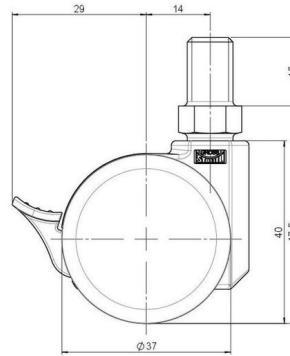

## Technical Details

Product Type	Furniture caster
Wheel diameter	37mm
Load capacity	70kg
Overall height with fixing	47,5mm
<b>Wheel:</b>	
Wheel type	Hard wheel
Wheel color	RAL 9005 Jet black
<b>Housing:</b>	
Housing form	unhooded, with neck diameter
Neck diameter	16mm
Housing material	High quality nylon
Housing color	RAL 9005 Jet black
Mobility concept	Stopper brake
Fixing	M10x15mm Threaded stem
Description	DDKF230 - 3 X10

### Square plates:

- 38x38mm
- 55x55mm
- 60x60mm

### Caster cup:

- 120x104mm

### Caster module:

- 400x70mm