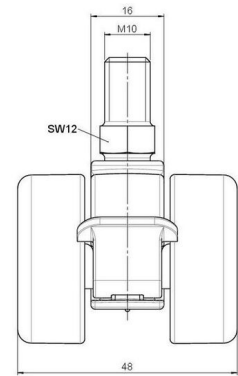

## Technical Details

Product Type	Furniture caster
Wheel diameter	37mm
Load capacity	70kg
Overall height with fixing	47,5mm
<b>Wheel:</b>	
Wheel type	Hard wheel
Wheel color	RAL 9005 Jet black
<b>Housing:</b>	
Housing form	unhooded, with neck diameter
Neck diameter	16mm
Housing material	High quality nylon
Housing color	RAL 9005 Jet black
Mobility concept	Stopper brake
Fixing	M10x15mm Threaded stem
Description	DDKF230 - 3 X10

### Square plates:

- 38x38mm
- 55x55mm
- 60x60mm

### Caster cup:

- 120x104mm

### Caster module:

- 400x70mm