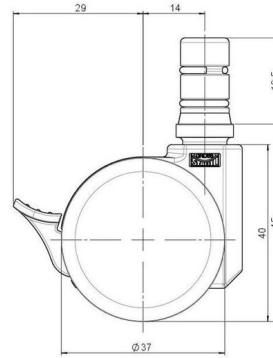

movetto 8

As of: June 26, 2026

Description	Model	Carton Quantity
movetto 8 H F	D230	200 pcs per Carton

Technical Details

Product Type	Furniture caster
Wheel diameter	37mm
Load capacity	70kg
Overall height with fixing	45mm
Wheel:	
Wheel type	Hard wheel
Wheel color	RAL 9005 Jet black
Housing:	
Housing form	unhooded, with neck diameter
Neck diameter	16mm
Housing material	High quality nylon
Housing color	RAL 9005 Jet black
Mobility concept	Stopper brake
Fixing	No-Noise™ Stem, 11x19,5mm Push fit stem with double circlips, 11,4mm
Description	DDKF230 - 3X2NN

Fixings

Compatible with the following available fixings:

No-Noise™ Stem:

- 11x19,5mm with 11,4mm circlip
- 11x19,5mm with 110,6mm circlip

Push fit stems:

- 10x22mm with 10,3mm circlip
- 10x22mm with 10,5mm circlip
- 11x19,5mm with 11,4mm circlip
- 11x19,5mm with 11,8mm circlip
- 11x22mm with 11,4mm circlip
- 11x22mm with 11,6mm circlip
- 11x22mm with 11,8mm circlip

Threaded stems:

- M8x15mm
- M8x20mm
- M8x25mm
- M10x15mm
- M10x20mm
- M10x25mm
- M10x30mm
- M10x40mm
- M12x20mm

Square plates:

- 38x38mm
- 55x55mm
- 60x60mm

Caster cup:

- 120x104mm

Caster module:

- 400x70mm