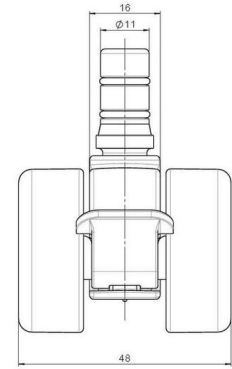

movetto 8

As of: June 26, 2026

Description	Model	Carton Quantity
movetto 8 H F	D230	200 pcs per Carton

Technical Details

Product Type	Furniture caster
Wheel diameter	37mm
Load capacity	70kg
Overall height with fixing	45mm
Wheel:	
Wheel type	Hard wheel
Wheel color	RAL 9005 Jet black
Housing:	
Housing form	unhooded, with neck diameter
Neck diameter	16mm
Housing material	High quality nylon
Housing color	RAL 9005 Jet black
Mobility concept	Stopper brake
Fixing	No-Noise™ Stem, 11x19,5mm Push fit stem with double circlips, 11,4mm
Description	DDKF230 - 3X2NN

Fixings

Compatible with the following available fixings:

No-Noise™ Stem:

- 11x19,5mm with 11,4mm circlip
- 11x19,5mm with 110,6mm circlip

Push fit stems:

- 10x22mm with 10,3mm circlip
- 10x22mm with 10,5mm circlip
- 11x19,5mm with 11,4mm circlip
- 11x19,5mm with 11,8mm circlip
- 11x22mm with 11,4mm circlip
- 11x22mm with 11,6mm circlip
- 11x22mm with 11,8mm circlip

Threaded stems:

- M8x15mm
- M8x20mm
- M8x25mm
- M10x15mm
- M10x20mm
- M10x25mm
- M10x30mm
- M10x40mm
- M12x20mm

Square plates:

- 38x38mm
- 55x55mm
- 60x60mm

Caster cup:

- 120x104mm

Caster module:

- 400x70mm