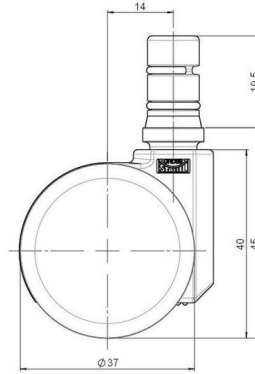

## Technical Details

Product Type	Furniture caster
Wheel diameter	37mm
Load capacity	50kg
Overall height with fixing	45mm
<b>Wheel:</b>	
Wheel type	Hard wheel
Wheel color	RAL 9005 Jet black
<b>Housing:</b>	
Housing form	unhooded, with neck diameter
Neck diameter	16mm
Housing material	High quality nylon
Housing color	RAL 9005 Jet black
Mobility concept	Unloaded braked, rc®-System
Fixing	No-Noise™ Stem, 11x19,5mm Push fit stem with double circlips, 11,4mm
Description	DDKG230 - 3X2NN

### No-Noise™ Stem:

- 11x19,5mm with 11,4mm circlip
- 11x19,5mm with 110,6mm circlip

### Caster cup:

- 120x104mm

### Caster module:

- 400x70mm