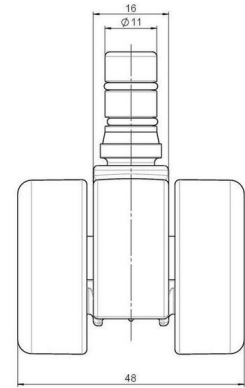

## Technical Details

Product Type	Furniture caster
Wheel diameter	37mm
Load capacity	50kg
Overall height with fixing	45mm
<b>Wheel:</b>	
Wheel type	Hard wheel
Wheel color	RAL 9005 Jet black
<b>Housing:</b>	
Housing form	unhooded, with neck diameter
Neck diameter	16mm
Housing material	High quality nylon
Housing color	RAL 9005 Jet black
Mobility concept	Unloaded braked, rc®-System
Fixing	No-Noise™ Stem, 11x19,5mm Push fit stem with double circlips, 11,4mm
Description	DDKG230 - 3X2NN

### Square plates:

- 38x38mm
- 55x55mm
- 60x60mm

### Caster cup:

- 120x104mm

### Caster module:

- 400x70mm