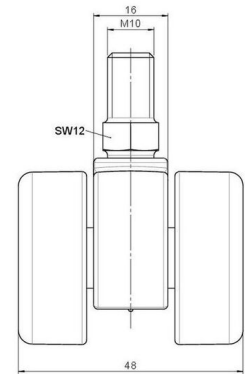

movetto 8

As of: July 02, 2026

Description	Model	Carton Quantity
movetto 8 W	D230	200 pcs per Carton

Technical Details

Product Type	Furniture caster
Wheel diameter	37mm
Load capacity	70kg
Overall height with fixing	47,5mm
Wheel:	
Wheel type	Soft wheel
Wheel core / tread color	RAL 9005 Jet black / RAL 7022 Umbra grey
Housing:	
Housing form	unhooded, with neck diameter
Neck diameter	16mm
Housing material	High quality nylon
Housing color	RAL 9005 Jet black
Mobility concept	Freewheel
Fixing	M10x15mm Threaded stem
Description	DUK 230 - 2 X10

Fixings

Compatible with the following available fixings:

No-Noise™ Stem:

- 11x19,5mm with 11,4mm circlip
- 11x19,5mm with 110,6mm circlip

Push fit stems:

- 10x22mm with 10,3mm circlip
- 10x22mm with 10,5mm circlip
- 11x19,5mm with 11,4mm circlip
- 11x19,5mm with 11,8mm circlip
- 11x22mm with 11,4mm circlip
- 11x22mm with 11,6mm circlip
- 11x22mm with 11,8mm circlip

Threaded stems:

- M8x15mm
- M8x20mm
- M8x25mm
- M10x15mm
- M10x20mm
- M10x25mm
- M10x30mm
- M10x40mm
- M12x20mm

Square plates:

- 38x38mm
- 55x55mm
- 60x60mm

Caster cup:

- 120x104mm

Caster module:

- 400x70mm