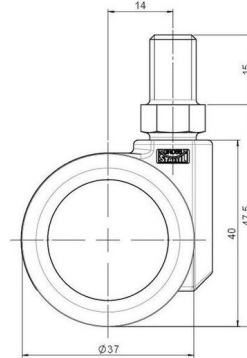

movetto 8

As of: July 02, 2026

Description	Model	Carton Quantity
movetto 8 W	D230	200 pcs per Carton

Technical Details

Product Type	Furniture caster
Wheel diameter	37mm
Load capacity	70kg
Overall height with fixing	47,5mm
Wheel:	
Wheel type	Soft wheel
Wheel core / tread color	RAL 9005 Jet black / RAL 7022 Umbra grey
Housing:	
Housing form	unhooded, with neck diameter
Neck diameter	16mm
Housing material	High quality nylon
Housing color	RAL 9005 Jet black
Mobility concept	Freewheel
Fixing	M10x15mm Threaded stem
Description	DUK 230 - 2 X10

Fixings

Compatible with the following available fixings:

No-Noise™ Stem:

- 11x19,5mm with 11,4mm circlip
- 11x19,5mm with 110,6mm circlip

Push fit stems:

- 10x22mm with 10,3mm circlip
- 10x22mm with 10,5mm circlip
- 11x19,5mm with 11,4mm circlip
- 11x19,5mm with 11,8mm circlip
- 11x22mm with 11,4mm circlip
- 11x22mm with 11,6mm circlip
- 11x22mm with 11,8mm circlip

Threaded stems:

- M8x15mm
- M8x20mm
- M8x25mm
- M10x15mm
- M10x20mm
- M10x25mm
- M10x30mm
- M10x40mm
- M12x20mm

Square plates:

- 38x38mm
- 55x55mm
- 60x60mm

Caster cup:

- 120x104mm

Caster module:

- 400x70mm