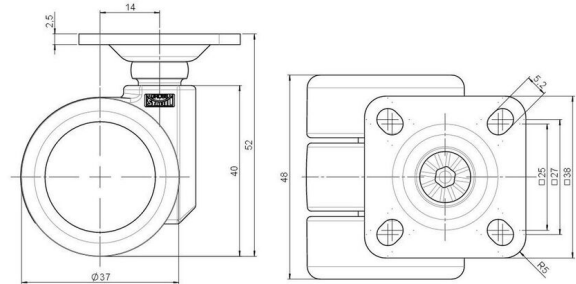

## Technical Details

Product Type	Furniture caster
Wheel diameter	37mm
Load capacity	70kg
Overall height with fixing	52mm
<b>Wheel:</b>	
Wheel type	Soft wheel
Wheel core / tread color	RAL 9005 Jet black / RAL 7022 Umbra grey
<b>Housing:</b>	
Housing form	unhooded, with neck diameter
Neck diameter	16mm
Housing material	High quality nylon
Housing color	RAL 9005 Jet black
Mobility concept	Freewheel
Fixing	38x38mm Plate
Description	DUK 230 - 2 X 1

### Square plates:

- 38x38mm
- 55x55mm
- 60x60mm

### Caster cup:

- 120x104mm

### Caster module:

- 400x70mm