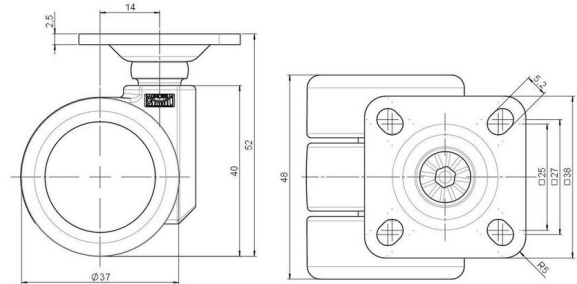

movetto 8

As of: July 02, 2026

Description	Model	Carton Quantity
movetto 8 W	D230	200 pcs per Carton

Technical Details

Product Type	Furniture caster
Wheel diameter	37mm
Load capacity	70kg
Overall height with fixing	52mm
Wheel:	
Wheel type	Soft wheel
Wheel core / tread color	RAL 9005 Jet black / RAL 7022 Umbra grey
Housing:	
Housing form	unhooded, with neck diameter
Neck diameter	16mm
Housing material	High quality nylon
Housing color	RAL 9005 Jet black
Mobility concept	Freewheel
Fixing	38x38mm Plate
Description	DUK 230 - 2 X 1

Fixings

Compatible with the following available fixings:

No-Noise™ Stem:

- 11x19,5mm with 11,4mm circlip
- 11x19,5mm with 110,6mm circlip

Push fit stems:

- 10x22mm with 10,3mm circlip
- 10x22mm with 10,5mm circlip
- 11x19,5mm with 11,4mm circlip
- 11x19,5mm with 11,8mm circlip
- 11x22mm with 11,4mm circlip
- 11x22mm with 11,6mm circlip
- 11x22mm with 11,8mm circlip

Threaded stems:

- M8x15mm
- M8x20mm
- M8x25mm
- M10x15mm
- M10x20mm
- M10x25mm
- M10x30mm
- M10x40mm
- M12x20mm

Square plates:

- 38x38mm
- 55x55mm
- 60x60mm

Caster cup:

- 120x104mm

Caster module:

- 400x70mm