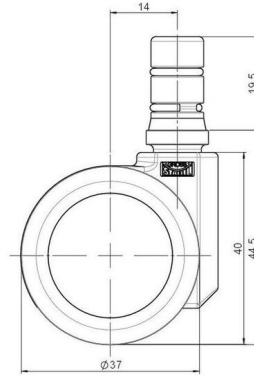

movetto 8

As of: October 13, 2025

Description	Model	Carton Quantity
movetto 8 W	D230	400 pcs per Carton

Technical Details

Product Type	Furniture caster
Wheel diameter	37mm
Load capacity	70kg
Overall height with fixing	44,5mm
Wheel:	
Wheel type	Soft wheel
Wheel core / tread color	RAL 9005 Jet black / RAL 7022 Umbra grey
Housing:	
Housing form	unhooded, with neck diameter
Neck diameter	16mm
Housing material	High quality nylon
Housing color	RAL 9005 Jet black
Mobility concept	Freewheel
Fixing	No-Noise™ Stem, 11x19,5mm Push fit stem with double circlips, 11,4mm
Description	DUK 230 - 2X2NN

Fixings

Compatible with the following available fixings:

No-Noise™ Stem:

- 11x19,5mm with 11,4mm circlip
- 11x19,5mm with 110,6mm circlip

Push fit stems:

- 10x22mm with 10,3mm circlip
- 10x22mm with 10,5mm circlip
- 11x19,5mm with 11,4mm circlip
- 11x19,5mm with 11,8mm circlip
- 11x22mm with 11,4mm circlip
- 11x22mm with 11,6mm circlip
- 11x22mm with 11,8mm circlip

Threaded stems:

- M8x15mm
- M8x20mm
- M8x25mm
- M10x15mm
- M10x20mm
- M10x25mm
- M10x30mm
- M10x40mm
- M12x20mm

Square plates:

- 38x38mm
- 55x55mm
- 60x60mm

Caster cup:

- 120x104mm

Caster module:

- 400x70mm