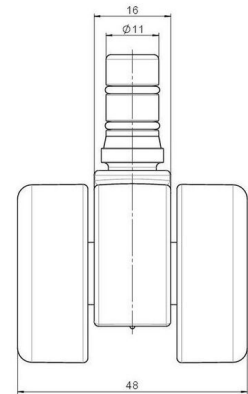

movetto 8

As of: July 02, 2026

Description	Model	Carton Quantity
movetto 8 W	D230	400 pcs per Carton

Technical Details

Product Type	Furniture caster
Wheel diameter	37mm
Load capacity	70kg
Overall height with fixing	44,5mm
Wheel:	
Wheel type	Soft wheel
Wheel core / tread color	RAL 9005 Jet black / RAL 7022 Umbra grey
Housing:	
Housing form	unhooded, with neck diameter
Neck diameter	16mm
Housing material	High quality nylon
Housing color	RAL 9005 Jet black
Mobility concept	Freewheel
Fixing	No-Noise™ Stem, 11x19,5mm Push fit stem with double circlips, 11,4mm
Description	DUK 230 - 2X2NN

Fixings

Compatible with the following available fixings:

No-Noise™ Stem:

- 11x19,5mm with 11,4mm circlip
- 11x19,5mm with 110,6mm circlip

Push fit stems:

- 10x22mm with 10,3mm circlip
- 10x22mm with 10,5mm circlip
- 11x19,5mm with 11,4mm circlip
- 11x19,5mm with 11,8mm circlip
- 11x22mm with 11,4mm circlip
- 11x22mm with 11,6mm circlip
- 11x22mm with 11,8mm circlip

Threaded stems:

- M8x15mm
- M8x20mm
- M8x25mm
- M10x15mm
- M10x20mm
- M10x25mm
- M10x30mm
- M10x40mm
- M12x20mm

Square plates:

- 38x38mm
- 55x55mm
- 60x60mm

Caster cup:

- 120x104mm

Caster module:

- 400x70mm