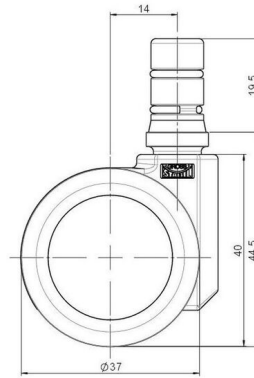

movetto 8

As of: July 02, 2026

Description	Model	Carton Quantity
movetto 8 W	D230	400 pcs per Carton

Technical Details

Product Type	Furniture caster
Wheel diameter	37mm
Load capacity	70kg
Overall height with fixing	44,5mm
Wheel:	
Wheel type	Soft wheel
Wheel core / tread color	RAL 9005 Jet black / RAL 7022 Umbra grey
Housing:	
Housing form	unhooded, with neck diameter
Neck diameter	16mm
Housing material	High quality nylon
Housing color	RAL 9005 Jet black
Mobility concept	Freewheel
Fixing	No-Noise™ Stem, 11x19,5mm Push fit stem with double circlips, 11,4mm
Description	DUK 230 - 2X2NN

Fixings

Compatible with the following available fixings:

No-Noise™ Stem:

- 11x19,5mm with 11,4mm circlip
- 11x19,5mm with 110,6mm circlip

Push fit stems:

- 10x22mm with 10,3mm circlip
- 10x22mm with 10,5mm circlip
- 11x19,5mm with 11,4mm circlip
- 11x19,5mm with 11,8mm circlip
- 11x22mm with 11,4mm circlip
- 11x22mm with 11,6mm circlip
- 11x22mm with 11,8mm circlip

Threaded stems:

- M8x15mm
- M8x20mm
- M8x25mm
- M10x15mm
- M10x20mm
- M10x25mm
- M10x30mm
- M10x40mm
- M12x20mm

Square plates:

- 38x38mm
- 55x55mm
- 60x60mm

Caster cup:

- 120x104mm

Caster module:

- 400x70mm