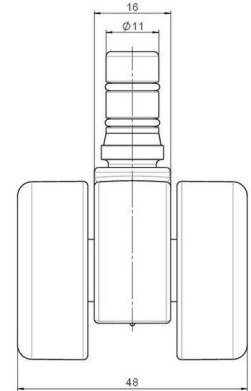

movetto 8

As of: October 13, 2025

Description	Model	Carton Quantity
movetto 8 W	D230	400 pcs per Carton

Technical Details

Product Type	Furniture caster
Wheel diameter	37mm
Load capacity	70kg
Overall height with fixing	44,5mm
Wheel:	
Wheel type	Soft wheel
Wheel core / tread color	RAL 9005 Jet black / RAL 7022 Umbra grey
Housing:	
Housing form	unhooded, with neck diameter
Neck diameter	16mm
Housing material	High quality nylon
Housing color	RAL 9005 Jet black
Mobility concept	Freewheel
Fixing	No-Noise™ Stem, 11x19,5mm Push fit stem with double circlips, 11,4mm
Description	DUK 230 - 2X2NN

Fixings

Compatible with the following available fixings:

No-Noise™ Stem:

- 11x19,5mm with 11,4mm circlip
- 11x19,5mm with 110,6mm circlip

Push fit stems:

- 10x22mm with 10,3mm circlip
- 10x22mm with 10,5mm circlip
- 11x19,5mm with 11,4mm circlip
- 11x19,5mm with 11,8mm circlip
- 11x22mm with 11,4mm circlip
- 11x22mm with 11,6mm circlip
- 11x22mm with 11,8mm circlip

Threaded stems:

- M8x15mm
- M8x20mm
- M8x25mm
- M10x15mm
- M10x20mm
- M10x25mm
- M10x30mm
- M10x40mm
- M12x20mm

Square plates:

- 38x38mm
- 55x55mm
- 60x60mm

Caster cup:

- 120x104mm

Caster module:

- 400x70mm