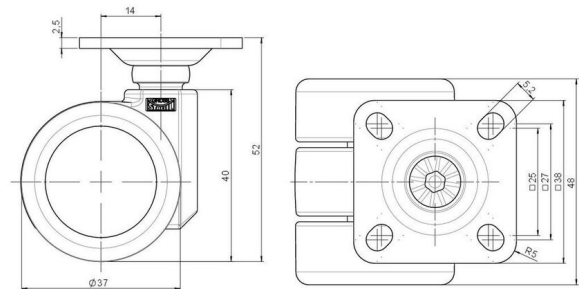

## Technical Details

Product Type	Furniture caster
Wheel diameter	37mm
Load capacity	70kg
Overall height with fixing	52mm
<b>Wheel:</b>	
Wheel type	Soft wheel
Wheel core / tread color	RAL 9005 Jet black / RAL 9005 Jet black
<b>Housing:</b>	
Housing form	unhooded, with neck diameter
Neck diameter	16mm
Housing material	High quality nylon
Housing color	RAL 9005 Jet black
Mobility concept	Freewheel
Fixing	38x38mm Plate
Description	DUK 230 - 2 X 1

### Square plates:

- 38x38mm
- 55x55mm
- 60x60mm

### Caster cup:

- 120x104mm

### Caster module:

- 400x70mm