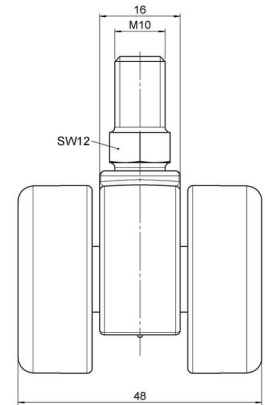

movetto 8

As of: May 01, 2026

Description	Model	Carton Quantity
movetto 8 W	D230	400 pcs per Carton

Technical Details

Product Type	Furniture caster
Wheel diameter	37mm
Load capacity	70kg
Overall height with fixing	47,5mm
Wheel:	
Wheel type	Soft wheel
Wheel core / tread color	RAL 9005 Jet black / RAL 9005 Jet black
Housing:	
Housing form	unhooded, with neck diameter
Neck diameter	16mm
Housing material	High quality nylon
Housing color	RAL 9005 Jet black
Mobility concept	Freewheel
Fixing	M10x15mm Threaded stem
Description	DUK 230 - 2 X10

Fixings

Compatible with the following available fixings:

No-Noise™ Stem:

- 11x19,5mm with 11,4mm circlip
- 11x19,5mm with 110,6mm circlip

Push fit stems:

- 10x22mm with 10,3mm circlip
- 10x22mm with 10,5mm circlip
- 11x19,5mm with 11,4mm circlip
- 11x19,5mm with 11,8mm circlip
- 11x22mm with 11,4mm circlip
- 11x22mm with 11,6mm circlip
- 11x22mm with 11,8mm circlip

Threaded stems:

- M8x15mm
- M8x20mm
- M8x25mm
- M10x15mm
- M10x20mm
- M10x25mm
- M10x30mm
- M10x40mm
- M12x20mm

Square plates:

- 38x38mm
- 55x55mm
- 60x60mm

Caster cup:

- 120x104mm

Caster module:

- 400x70mm