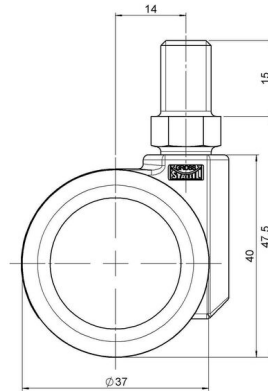

movetto 8

As of: May 01, 2026

Description	Model	Carton Quantity
movetto 8 W	D230	400 pcs per Carton

Technical Details

Product Type	Furniture caster
Wheel diameter	37mm
Load capacity	70kg
Overall height with fixing	47,5mm
Wheel:	
Wheel type	Soft wheel
Wheel core / tread color	RAL 9005 Jet black / RAL 9005 Jet black
Housing:	
Housing form	unhooded, with neck diameter
Neck diameter	16mm
Housing material	High quality nylon
Housing color	RAL 9005 Jet black
Mobility concept	Freewheel
Fixing	M10x15mm Threaded stem
Description	DUK 230 - 2 X10

Fixings

Compatible with the following available fixings:

No-Noise™ Stem:

- 11x19,5mm with 11,4mm circlip
- 11x19,5mm with 110,6mm circlip

Push fit stems:

- 10x22mm with 10,3mm circlip
- 10x22mm with 10,5mm circlip
- 11x19,5mm with 11,4mm circlip
- 11x19,5mm with 11,8mm circlip
- 11x22mm with 11,4mm circlip
- 11x22mm with 11,6mm circlip
- 11x22mm with 11,8mm circlip

Threaded stems:

- M8x15mm
- M8x20mm
- M8x25mm
- M10x15mm
- M10x20mm
- M10x25mm
- M10x30mm
- M10x40mm
- M12x20mm

Square plates:

- 38x38mm
- 55x55mm
- 60x60mm

Caster cup:

- 120x104mm

Caster module:

- 400x70mm