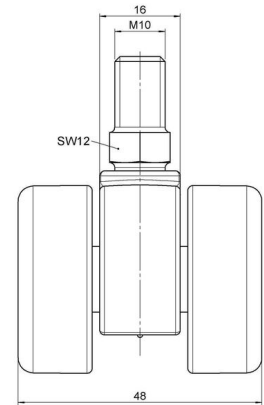

movetto 8

As of: June 24, 2026

Description	Model	Carton Quantity
movetto 8 W	D230	400 pcs per Carton

Technical Details

Product Type	Furniture caster
Wheel diameter	37mm
Load capacity	70kg
Overall height with fixing	47,5mm
Wheel:	
Wheel type	Soft wheel
Wheel core / tread color	RAL 9005 Jet black / RAL 9005 Jet black
Housing:	
Housing form	unhooded, with neck diameter
Neck diameter	16mm
Housing material	High quality nylon
Housing color	RAL 9005 Jet black
Mobility concept	Freewheel
Fixing	M10x15mm Threaded stem
Description	DUK 230 - 2 X10

Fixings

Compatible with the following available fixings:

No-Noise™ Stem:

- 11x19,5mm with 11,4mm circlip
- 11x19,5mm with 110,6mm circlip

Push fit stems:

- 10x22mm with 10,3mm circlip
- 10x22mm with 10,5mm circlip
- 11x19,5mm with 11,4mm circlip
- 11x19,5mm with 11,8mm circlip
- 11x22mm with 11,4mm circlip
- 11x22mm with 11,6mm circlip
- 11x22mm with 11,8mm circlip

Threaded stems:

- M8x15mm
- M8x20mm
- M8x25mm
- M10x15mm
- M10x20mm
- M10x25mm
- M10x30mm
- M10x40mm
- M12x20mm

Square plates:

- 38x38mm
- 55x55mm
- 60x60mm

Caster cup:

- 120x104mm

Caster module:

- 400x70mm