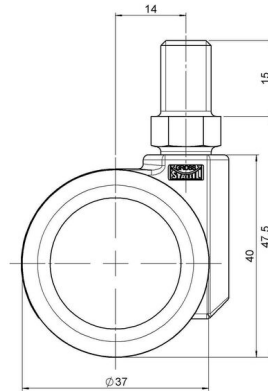

movetto 8

As of: June 24, 2026

Description	Model	Carton Quantity
movetto 8 W	D230	400 pcs per Carton

Technical Details

Product Type	Furniture caster
Wheel diameter	37mm
Load capacity	70kg
Overall height with fixing	47,5mm
Wheel:	
Wheel type	Soft wheel
Wheel core / tread color	RAL 9005 Jet black / RAL 9005 Jet black
Housing:	
Housing form	unhooded, with neck diameter
Neck diameter	16mm
Housing material	High quality nylon
Housing color	RAL 9005 Jet black
Mobility concept	Freewheel
Fixing	M10x15mm Threaded stem
Description	DUK 230 - 2 X10

Fixings

Compatible with the following available fixings:

No-Noise™ Stem:

- 11x19,5mm with 11,4mm circlip
- 11x19,5mm with 110,6mm circlip

Push fit stems:

- 10x22mm with 10,3mm circlip
- 10x22mm with 10,5mm circlip
- 11x19,5mm with 11,4mm circlip
- 11x19,5mm with 11,8mm circlip
- 11x22mm with 11,4mm circlip
- 11x22mm with 11,6mm circlip
- 11x22mm with 11,8mm circlip

Threaded stems:

- M8x15mm
- M8x20mm
- M8x25mm
- M10x15mm
- M10x20mm
- M10x25mm
- M10x30mm
- M10x40mm
- M12x20mm

Square plates:

- 38x38mm
- 55x55mm
- 60x60mm

Caster cup:

- 120x104mm

Caster module:

- 400x70mm