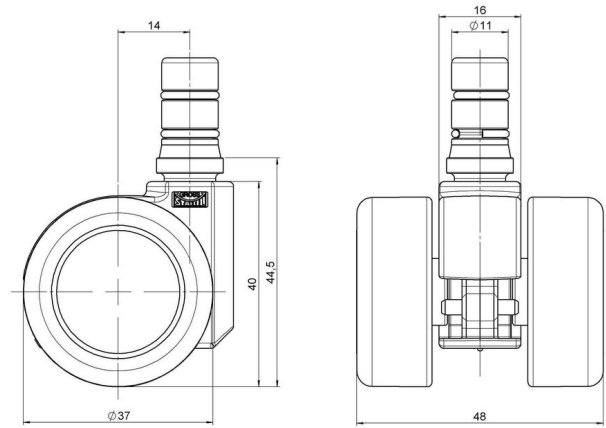

movetto 8

As of: July 02, 2026

Description	Model	Carton Quantity
movetto 8 W	D230	300 pcs per Carton

Technical Details

Product Type	Furniture caster
Wheel diameter	37mm
Load capacity	70kg
Overall height with fixing	44,5mm
Wheel:	
Wheel type	Soft wheel
Wheel core / tread color	RAL 9005 Jet black / RAL 9005 Jet black
Housing:	
Housing form	unhooded, with neck diameter
Neck diameter	16mm
Housing material	High quality nylon
Housing color	RAL 9005 Jet black
Mobility concept	Freewheel
Fixing	No-Noise™ Stem, 11x19,5mm Push fit stem with double circlips, 11,4mm
Description	DUK 230 - 2X2NN

Fixings

Compatible with the following available fixings:

No-Noise™ Stem:

- 11x19,5mm with 11,4mm circlip
- 11x19,5mm with 110,6mm circlip

Push fit stems:

- 10x22mm with 10,3mm circlip
- 10x22mm with 10,5mm circlip
- 11x19,5mm with 11,4mm circlip
- 11x19,5mm with 11,8mm circlip
- 11x22mm with 11,4mm circlip
- 11x22mm with 11,6mm circlip
- 11x22mm with 11,8mm circlip

Threaded stems:

- M8x15mm
- M8x20mm
- M8x25mm
- M10x15mm
- M10x20mm
- M10x25mm
- M10x30mm
- M10x40mm
- M12x20mm

Square plates:

- 38x38mm
- 55x55mm
- 60x60mm

Caster cup:

- 120x104mm

Caster module:

- 400x70mm