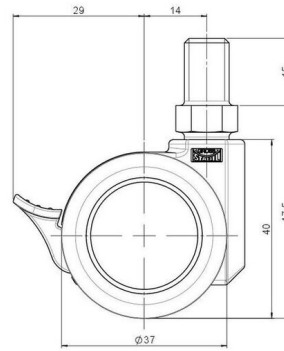

movetto 8

As of: April 07, 2026

Description	Model	Carton Quantity
movetto 8 W F	D230	200 pcs per Carton

Technical Details

Product Type	Furniture caster
Wheel diameter	37mm
Load capacity	70kg
Overall height with fixing	47,5mm
Wheel:	
Wheel type	Soft wheel
Wheel core / tread color	RAL 9005 Jet black / RAL 7022 Umbra grey
Housing:	
Housing form	unhooded, with neck diameter
Neck diameter	16mm
Housing material	High quality nylon
Housing color	RAL 9005 Jet black
Mobility concept	Stopper brake
Fixing	M10x15mm Threaded stem
Description	DUKF230 - 2 X10

Fixings

Compatible with the following available fixings:

No-Noise™ Stem:

- 11x19,5mm with 11,4mm circlip
- 11x19,5mm with 110,6mm circlip

Push fit stems:

- 10x22mm with 10,3mm circlip
- 10x22mm with 10,5mm circlip
- 11x19,5mm with 11,4mm circlip
- 11x19,5mm with 11,8mm circlip
- 11x22mm with 11,4mm circlip
- 11x22mm with 11,6mm circlip
- 11x22mm with 11,8mm circlip

Threaded stems:

- M8x15mm
- M8x20mm
- M8x25mm
- M10x15mm
- M10x20mm
- M10x25mm
- M10x30mm
- M10x40mm
- M12x20mm

Square plates:

- 38x38mm
- 55x55mm
- 60x60mm

Caster cup:

- 120x104mm

Caster module:

- 400x70mm