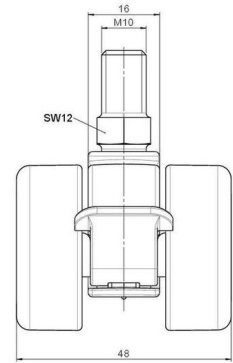

movetto 8

As of: April 07, 2026

Description	Model	Carton Quantity
movetto 8 W F	D230	200 pcs per Carton

Technical Details

Product Type	Furniture caster
Wheel diameter	37mm
Load capacity	70kg
Overall height with fixing	47,5mm
Wheel:	
Wheel type	Soft wheel
Wheel core / tread color	RAL 9005 Jet black / RAL 7022 Umbra grey
Housing:	
Housing form	unhooded, with neck diameter
Neck diameter	16mm
Housing material	High quality nylon
Housing color	RAL 9005 Jet black
Mobility concept	Stopper brake
Fixing	M10x15mm Threaded stem
Description	DUKF230 - 2 X10

Fixings

Compatible with the following available fixings:

No-Noise™ Stem:

- 11x19,5mm with 11,4mm circlip
- 11x19,5mm with 110,6mm circlip

Push fit stems:

- 10x22mm with 10,3mm circlip
- 10x22mm with 10,5mm circlip
- 11x19,5mm with 11,4mm circlip
- 11x19,5mm with 11,8mm circlip
- 11x22mm with 11,4mm circlip
- 11x22mm with 11,6mm circlip
- 11x22mm with 11,8mm circlip

Threaded stems:

- M8x15mm
- M8x20mm
- M8x25mm
- M10x15mm
- M10x20mm
- M10x25mm
- M10x30mm
- M10x40mm
- M12x20mm

Square plates:

- 38x38mm
- 55x55mm
- 60x60mm

Caster cup:

- 120x104mm

Caster module:

- 400x70mm