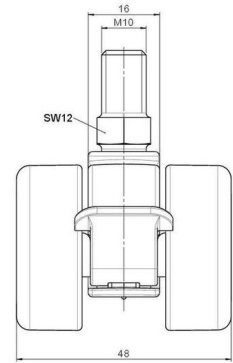

movetto 8

As of: April 07, 2026

Description	Model	Carton Quantity
movetto 8 W F	D230	200 pcs per Carton

Technical Details

Product Type	Furniture caster
Wheel diameter	37mm
Load capacity	70kg
Overall height with fixing	47,5mm
Wheel:	
Wheel type	Soft wheel
Wheel core / tread color	RAL 9005 Jet black / RAL 7022 Umbra grey
Housing:	
Housing form	unhooded, with neck diameter
Neck diameter	16mm
Housing material	High quality nylon
Housing color	RAL 9005 Jet black
Mobility concept	Stopper brake
Fixing	M10x15mm Threaded stem
Description	DUKF230 - 2 X10