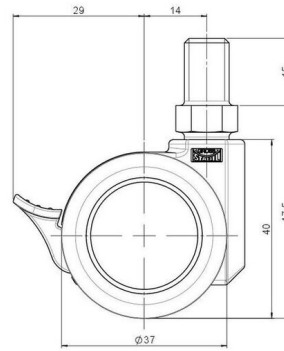

movetto 8

As of: April 07, 2026

Description	Model	Carton Quantity
movetto 8 W F	D230	200 pcs per Carton

Technical Details

Product Type	Furniture caster
Wheel diameter	37mm
Load capacity	70kg
Overall height with fixing	47,5mm
Wheel:	
Wheel type	Soft wheel
Wheel core / tread color	RAL 9005 Jet black / RAL 7022 Umbra grey
Housing:	
Housing form	unhooded, with neck diameter
Neck diameter	16mm
Housing material	High quality nylon
Housing color	RAL 9005 Jet black
Mobility concept	Stopper brake
Fixing	M10x15mm Threaded stem
Description	DUKF230 - 2 X10