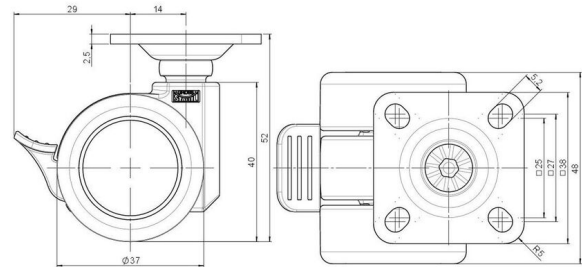

## Technical Details

Product Type	Furniture caster
Wheel diameter	37mm
Load capacity	70kg
Overall height with fixing	52mm
<b>Wheel:</b>	
Wheel type	Soft wheel
Wheel core / tread color	RAL 9005 Jet black / RAL 7022 Umbra grey
<b>Housing:</b>	
Housing form	unhooded, with neck diameter
Neck diameter	16mm
Housing material	High quality nylon
Housing color	RAL 9005 Jet black
Mobility concept	Stopper brake
Fixing	38x38mm Plate
Description	DUKF230 - 2 X 1

### Square plates:

- 38x38mm
- 55x55mm
- 60x60mm

### Caster cup:

- 120x104mm

### Caster module:

- 400x70mm