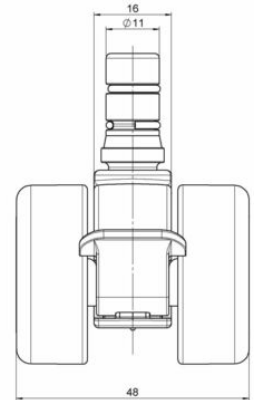

movetto 8

As of: June 16, 2025

Description	Model	Carton Quantity
movetto 8 W F	D230	400 pcs per Carton

Technical Details

Product Type	Furniture caster
Wheel diameter	37mm
Load capacity	70kg
Overall height with fixing	44,5mm
Wheel:	
Wheel type	Soft wheel
Wheel core / tread color	RAL 9005 Jet black / RAL 7022 Umbra grey
Housing:	
Housing form	unhooded, with neck diameter
Neck diameter	16mm
Housing material	High quality nylon
Housing color	RAL 9005 Jet black
Mobility concept	Stopper brake
Fixing	No-Noise™ Stem, 11x19,5mm Push fit stem with double circlips, 11,4mm
Description	DUKF230 - 2X2NN

Fixings

Compatible with the following available fixings:

No-Noise™ Stem:

- 11x19,5mm with 11,4mm circlip
- 11x19,5mm with 110,6mm circlip

Push fit stems:

- 10x22mm with 10,3mm circlip
- 10x22mm with 10,5mm circlip
- 11x19,5mm with 11,4mm circlip
- 11x19,5mm with 11,8mm circlip
- 11x22mm with 11,4mm circlip
- 11x22mm with 11,6mm circlip
- 11x22mm with 11,8mm circlip

Threaded stems:

- M8x15mm
- M8x20mm
- M8x25mm
- M10x15mm
- M10x20mm
- M10x25mm
- M10x30mm
- M10x40mm
- M12x20mm

Square plates:

- 38x38mm
- 55x55mm
- 60x60mm

Caster cup:

- 120x104mm

Caster module:

- 400x70mm