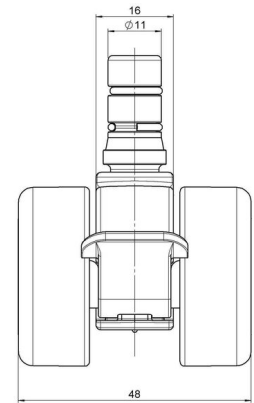

movetto 8

As of: May 18, 2026

Description	Model	Carton Quantity
movetto 8 W F	D230	400 pcs per Carton

Technical Details

Product Type	Furniture caster
Wheel diameter	37mm
Load capacity	70kg
Overall height with fixing	44,5mm
Wheel:	
Wheel type	Soft wheel
Wheel core / tread color	RAL 9005 Jet black / RAL 7022 Umbra grey
Housing:	
Housing form	unhooded, with neck diameter
Neck diameter	16mm
Housing material	High quality nylon
Housing color	RAL 9005 Jet black
Mobility concept	Stopper brake
Fixing	No-Noise™ Stem, 11x19,5mm Push fit stem with double circlips, 11,4mm
Description	DUKF230 - 2X2NN

Fixings

Compatible with the following available fixings:

No-Noise™ Stem:

- 11x19,5mm with 11,4mm circlip
- 11x19,5mm with 110,6mm circlip

Push fit stems:

- 10x22mm with 10,3mm circlip
- 10x22mm with 10,5mm circlip
- 11x19,5mm with 11,4mm circlip
- 11x19,5mm with 11,8mm circlip
- 11x22mm with 11,4mm circlip
- 11x22mm with 11,6mm circlip
- 11x22mm with 11,8mm circlip

Threaded stems:

- M8x15mm
- M8x20mm
- M8x25mm
- M10x15mm
- M10x20mm
- M10x25mm
- M10x30mm
- M10x40mm
- M12x20mm

Square plates:

- 38x38mm
- 55x55mm
- 60x60mm

Caster cup:

- 120x104mm

Caster module:

- 400x70mm