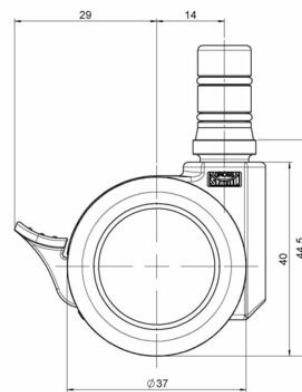

movetto 8

As of: June 16, 2025

Description	Model	Carton Quantity
movetto 8 W F	D230	400 pcs per Carton

Technical Details

Product Type	Furniture caster
Wheel diameter	37mm
Load capacity	70kg
Overall height with fixing	44,5mm
Wheel:	
Wheel type	Soft wheel
Wheel core / tread color	RAL 9005 Jet black / RAL 7022 Umbra grey
Housing:	
Housing form	unhooded, with neck diameter
Neck diameter	16mm
Housing material	High quality nylon
Housing color	RAL 9005 Jet black
Mobility concept	Stopper brake
Fixing	No-Noise™ Stem, 11x19,5mm Push fit stem with double circlips, 11,4mm
Description	DUKF230 - 2X2NN

Fixings

Compatible with the following available fixings:

No-Noise™ Stem:

- 11x19,5mm with 11,4mm circlip
- 11x19,5mm with 110,6mm circlip

Push fit stems:

- 10x22mm with 10,3mm circlip
- 10x22mm with 10,5mm circlip
- 11x19,5mm with 11,4mm circlip
- 11x19,5mm with 11,8mm circlip
- 11x22mm with 11,4mm circlip
- 11x22mm with 11,6mm circlip
- 11x22mm with 11,8mm circlip

Threaded stems:

- M8x15mm
- M8x20mm
- M8x25mm
- M10x15mm
- M10x20mm
- M10x25mm
- M10x30mm
- M10x40mm
- M12x20mm

Square plates:

- 38x38mm
- 55x55mm
- 60x60mm

Caster cup:

- 120x104mm

Caster module:

- 400x70mm