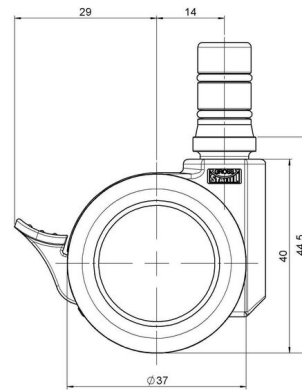

movetto 8

As of: May 18, 2026

Description	Model	Carton Quantity
movetto 8 W F	D230	400 pcs per Carton

Technical Details

Product Type	Furniture caster
Wheel diameter	37mm
Load capacity	70kg
Overall height with fixing	44,5mm
Wheel:	
Wheel type	Soft wheel
Wheel core / tread color	RAL 9005 Jet black / RAL 7022 Umbra grey
Housing:	
Housing form	unhooded, with neck diameter
Neck diameter	16mm
Housing material	High quality nylon
Housing color	RAL 9005 Jet black
Mobility concept	Stopper brake
Fixing	No-Noise™ Stem, 11x19,5mm Push fit stem with double circlips, 11,4mm
Description	DUKF230 - 2X2NN

Fixings

Compatible with the following available fixings:

No-Noise™ Stem:

- 11x19,5mm with 11,4mm circlip
- 11x19,5mm with 110,6mm circlip

Push fit stems:

- 10x22mm with 10,3mm circlip
- 10x22mm with 10,5mm circlip
- 11x19,5mm with 11,4mm circlip
- 11x19,5mm with 11,8mm circlip
- 11x22mm with 11,4mm circlip
- 11x22mm with 11,6mm circlip
- 11x22mm with 11,8mm circlip

Threaded stems:

- M8x15mm
- M8x20mm
- M8x25mm
- M10x15mm
- M10x20mm
- M10x25mm
- M10x30mm
- M10x40mm
- M12x20mm

Square plates:

- 38x38mm
- 55x55mm
- 60x60mm

Caster cup:

- 120x104mm

Caster module:

- 400x70mm