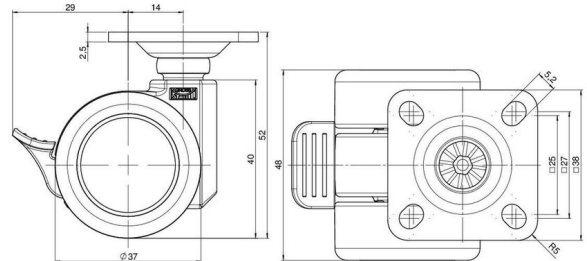

movetto 8

As of: July 02, 2026

Description	Model	Carton Quantity
movetto 8 W F	D230	200 pcs per Carton

Technical Details

Product Type	Furniture caster
Wheel diameter	37mm
Load capacity	70kg
Overall height with fixing	52mm
Wheel:	
Wheel type	Soft wheel
Wheel core / tread color	RAL 9005 Jet black / RAL 9005 Jet black
Housing:	
Housing form	unhooded, with neck diameter
Neck diameter	16mm
Housing material	High quality nylon
Housing color	RAL 9005 Jet black
Mobility concept	Stopper brake
Fixing	38x38mm Plate
Description	DUKF230 - 2 X 1

Fixings

Compatible with the following available fixings:

No-Noise™ Stem:

- 11x19,5mm with 11,4mm circlip
- 11x19,5mm with 110,6mm circlip

Push fit stems:

- 10x22mm with 10,3mm circlip
- 10x22mm with 10,5mm circlip
- 11x19,5mm with 11,4mm circlip
- 11x19,5mm with 11,8mm circlip
- 11x22mm with 11,4mm circlip
- 11x22mm with 11,6mm circlip
- 11x22mm with 11,8mm circlip

Threaded stems:

- M8x15mm
- M8x20mm
- M8x25mm
- M10x15mm
- M10x20mm
- M10x25mm
- M10x30mm
- M10x40mm
- M12x20mm

Square plates:

- 38x38mm
- 55x55mm
- 60x60mm

Caster cup:

- 120x104mm

Caster module:

- 400x70mm