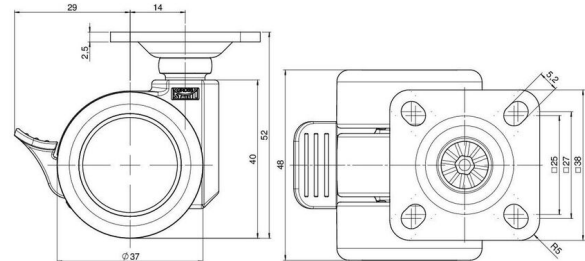

movetto 8

As of: May 18, 2026

Description	Model	Carton Quantity
movetto 8 W F	D230	200 pcs per Carton

Technical Details

Product Type	Furniture caster
Wheel diameter	37mm
Load capacity	70kg
Overall height with fixing	52mm
Wheel:	
Wheel type	Soft wheel
Wheel core / tread color	RAL 9005 Jet black / RAL 9005 Jet black
Housing:	
Housing form	unhooded, with neck diameter
Neck diameter	16mm
Housing material	High quality nylon
Housing color	RAL 9005 Jet black
Mobility concept	Stopper brake
Fixing	38x38mm Plate
Description	DUKF230 - 2 X 1

Fixings

Compatible with the following available fixings:

No-Noise™ Stem:

- 11x19,5mm with 11,4mm circlip
- 11x19,5mm with 110,6mm circlip

Push fit stems:

- 10x22mm with 10,3mm circlip
- 10x22mm with 10,5mm circlip
- 11x19,5mm with 11,4mm circlip
- 11x19,5mm with 11,8mm circlip
- 11x22mm with 11,4mm circlip
- 11x22mm with 11,6mm circlip
- 11x22mm with 11,8mm circlip

Threaded stems:

- M8x15mm
- M8x20mm
- M8x25mm
- M10x15mm
- M10x20mm
- M10x25mm
- M10x30mm
- M10x40mm
- M12x20mm

Square plates:

- 38x38mm
- 55x55mm
- 60x60mm

Caster cup:

- 120x104mm

Caster module:

- 400x70mm